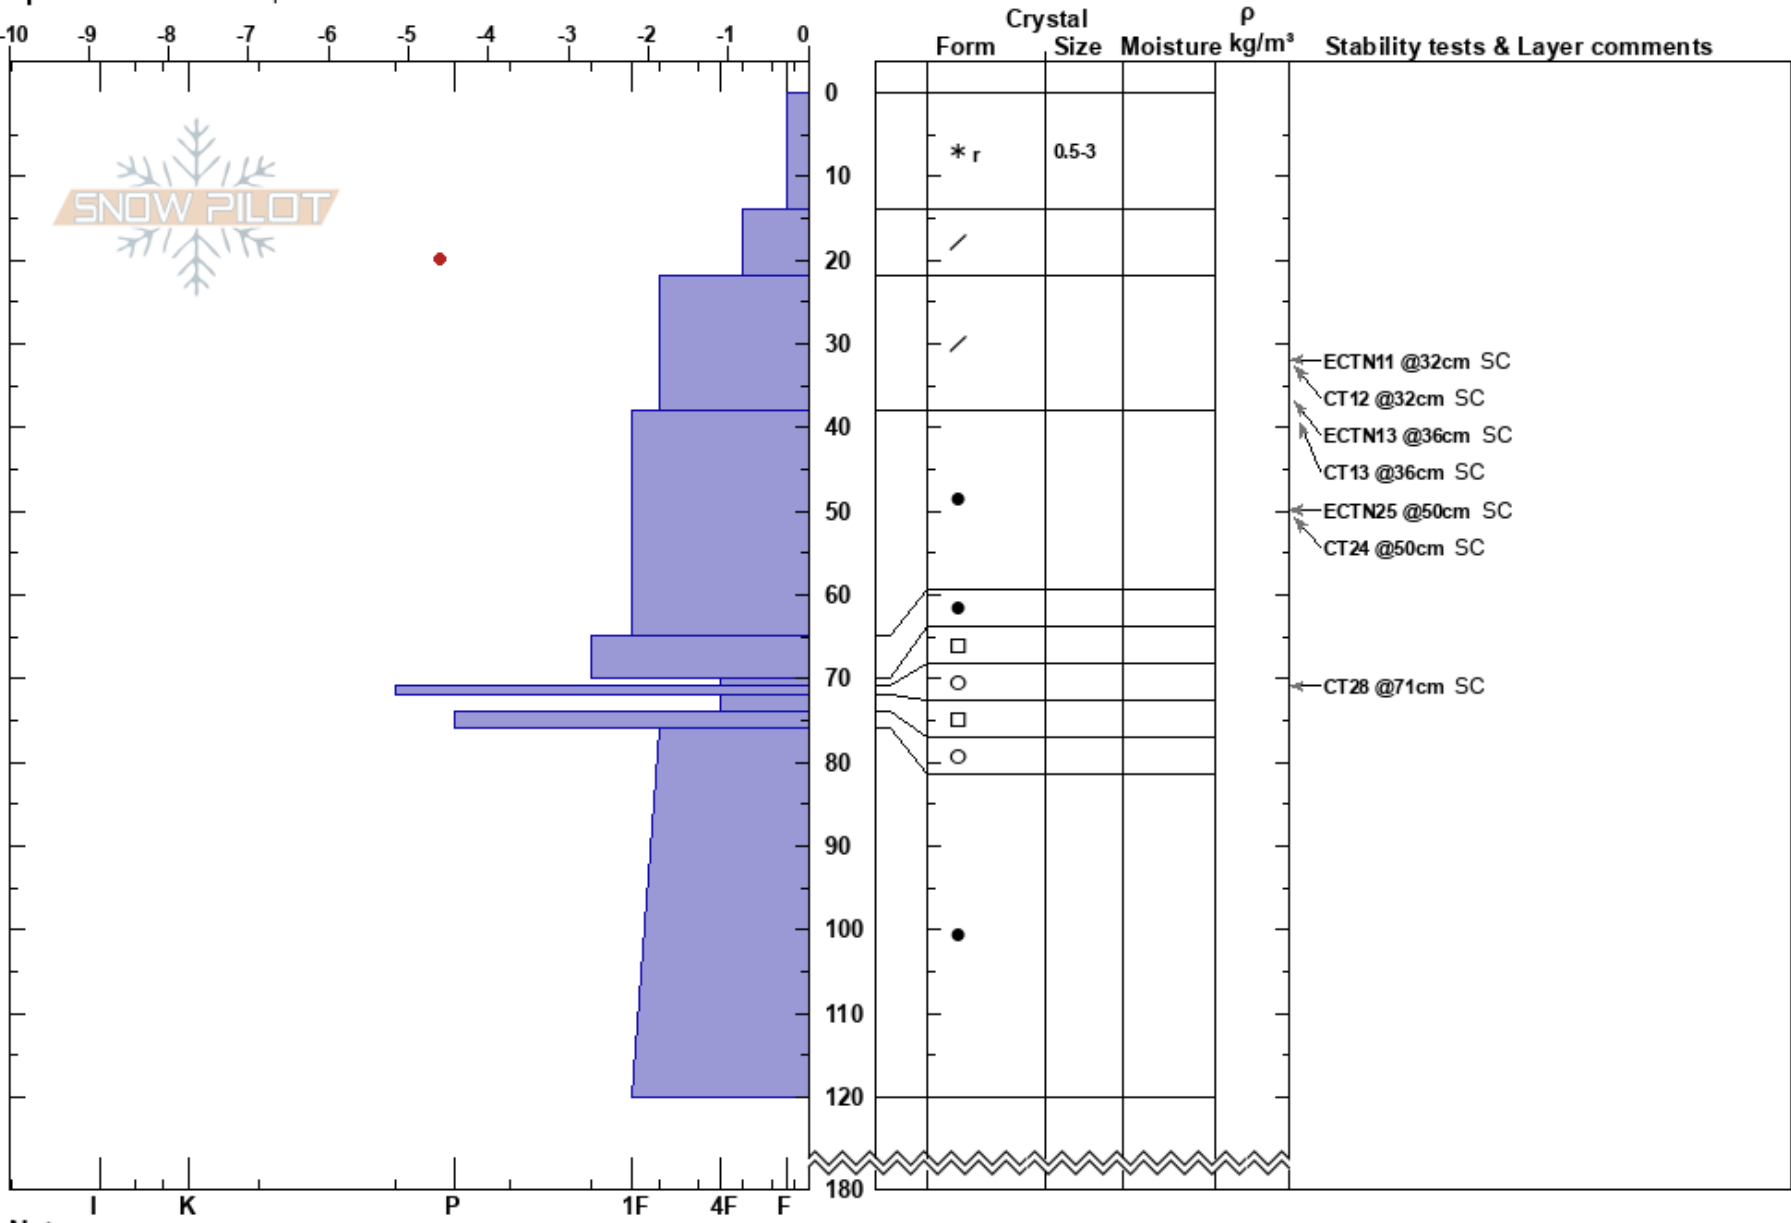

West Monument South-SW Jennifer Shields
 Bear River Range 03/09/2023 - 12:00pm
 UT Co-ord: 41.41867N, -111.72621W
 Elevation: 8554 ft Slope Angle: 28°
 Aspect: SW Wind Loading: no
 Specifics: We skied slope

Stability: HS: 180 Layer Notes:
 Air Temperature: -4.6°C PF: 35 70-71cm: Problematic layer
 Sky Cover: SCT PS: 15
 Precipitation: NO
 Wind: S Light Breeze

Notes: