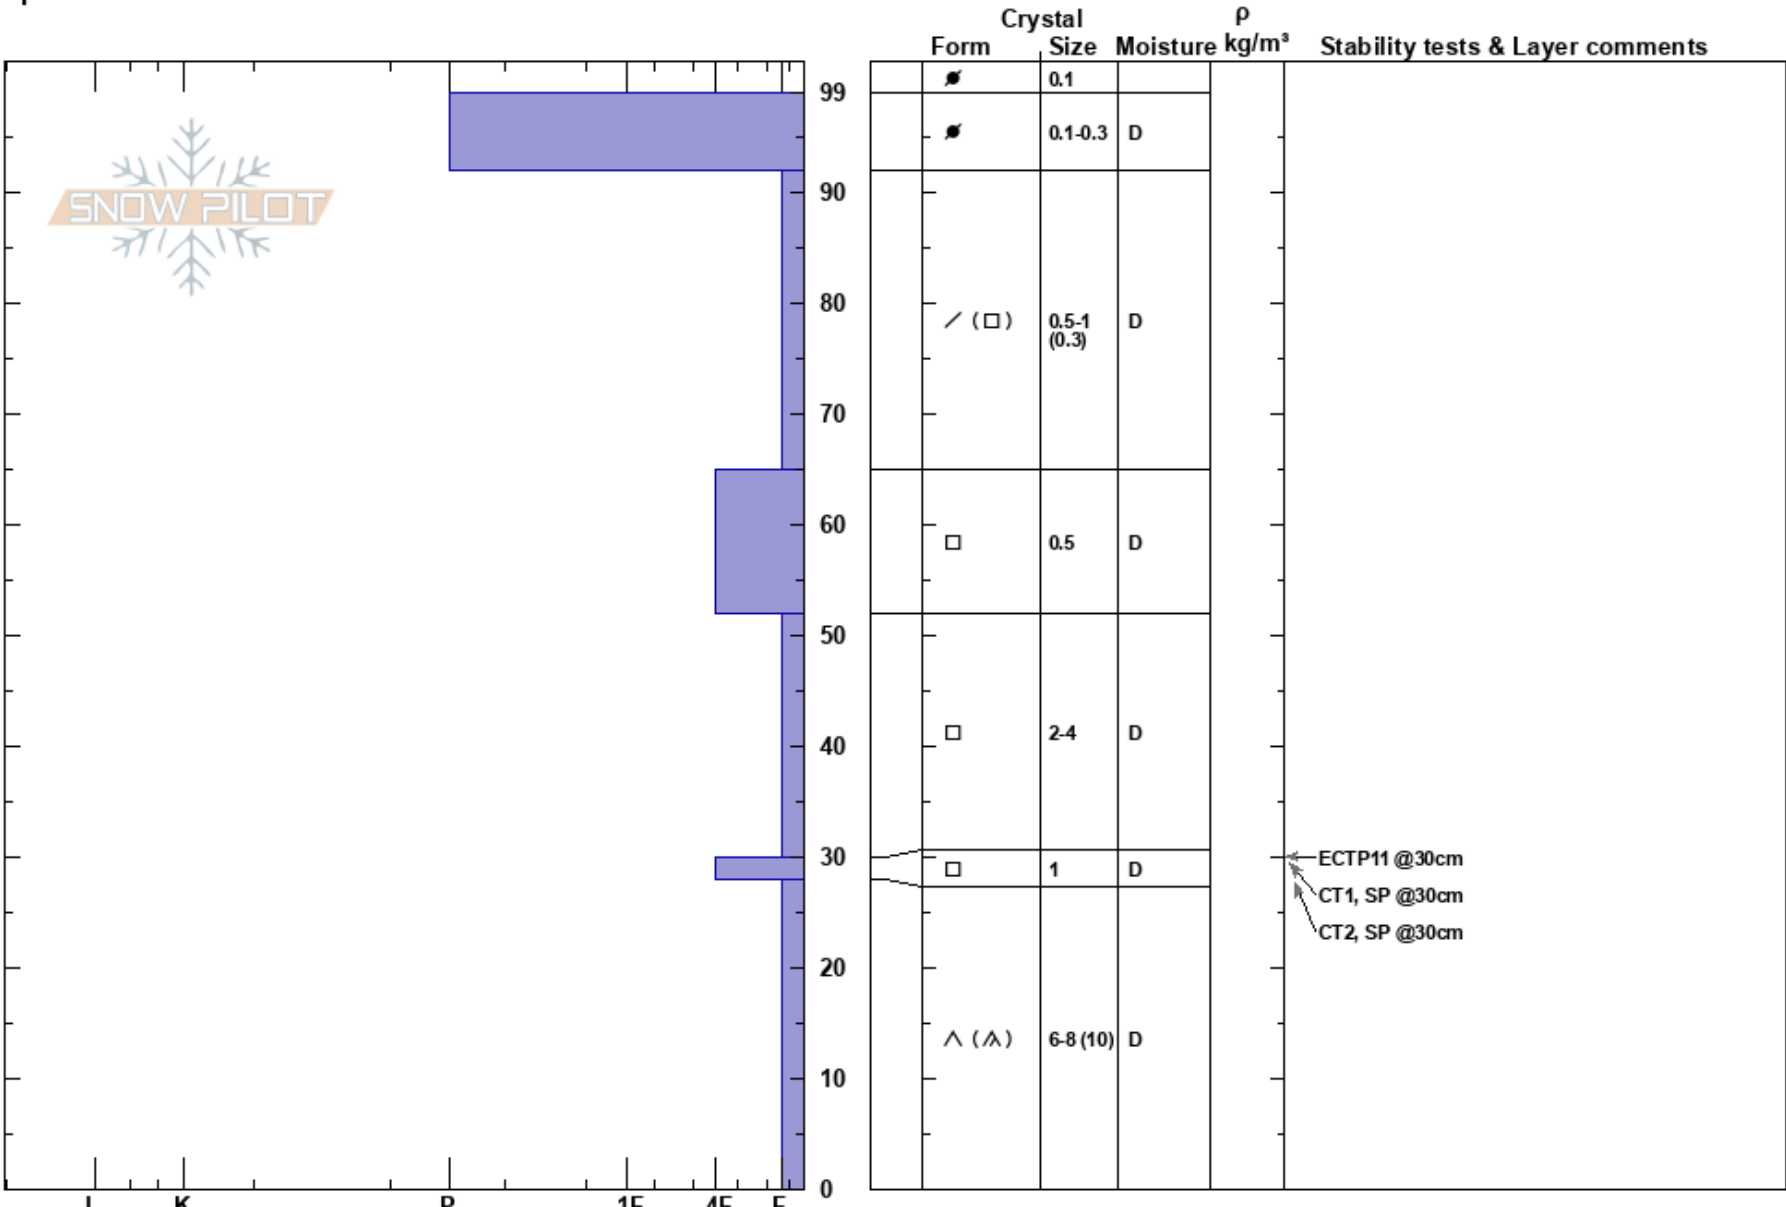

Peak10 Shoulder NE NTL Drew Gibson
 Tenmile Range 03/09/2023 - 2:20pm
 CO
Elevation: 11071 ft
Aspect: NE
Specifics:

Stability:
Air Temperature:
Sky Cover: FEW
Precipitation: NO
Wind: W Light Breeze

HS: 99

Layer Notes:

Notes: