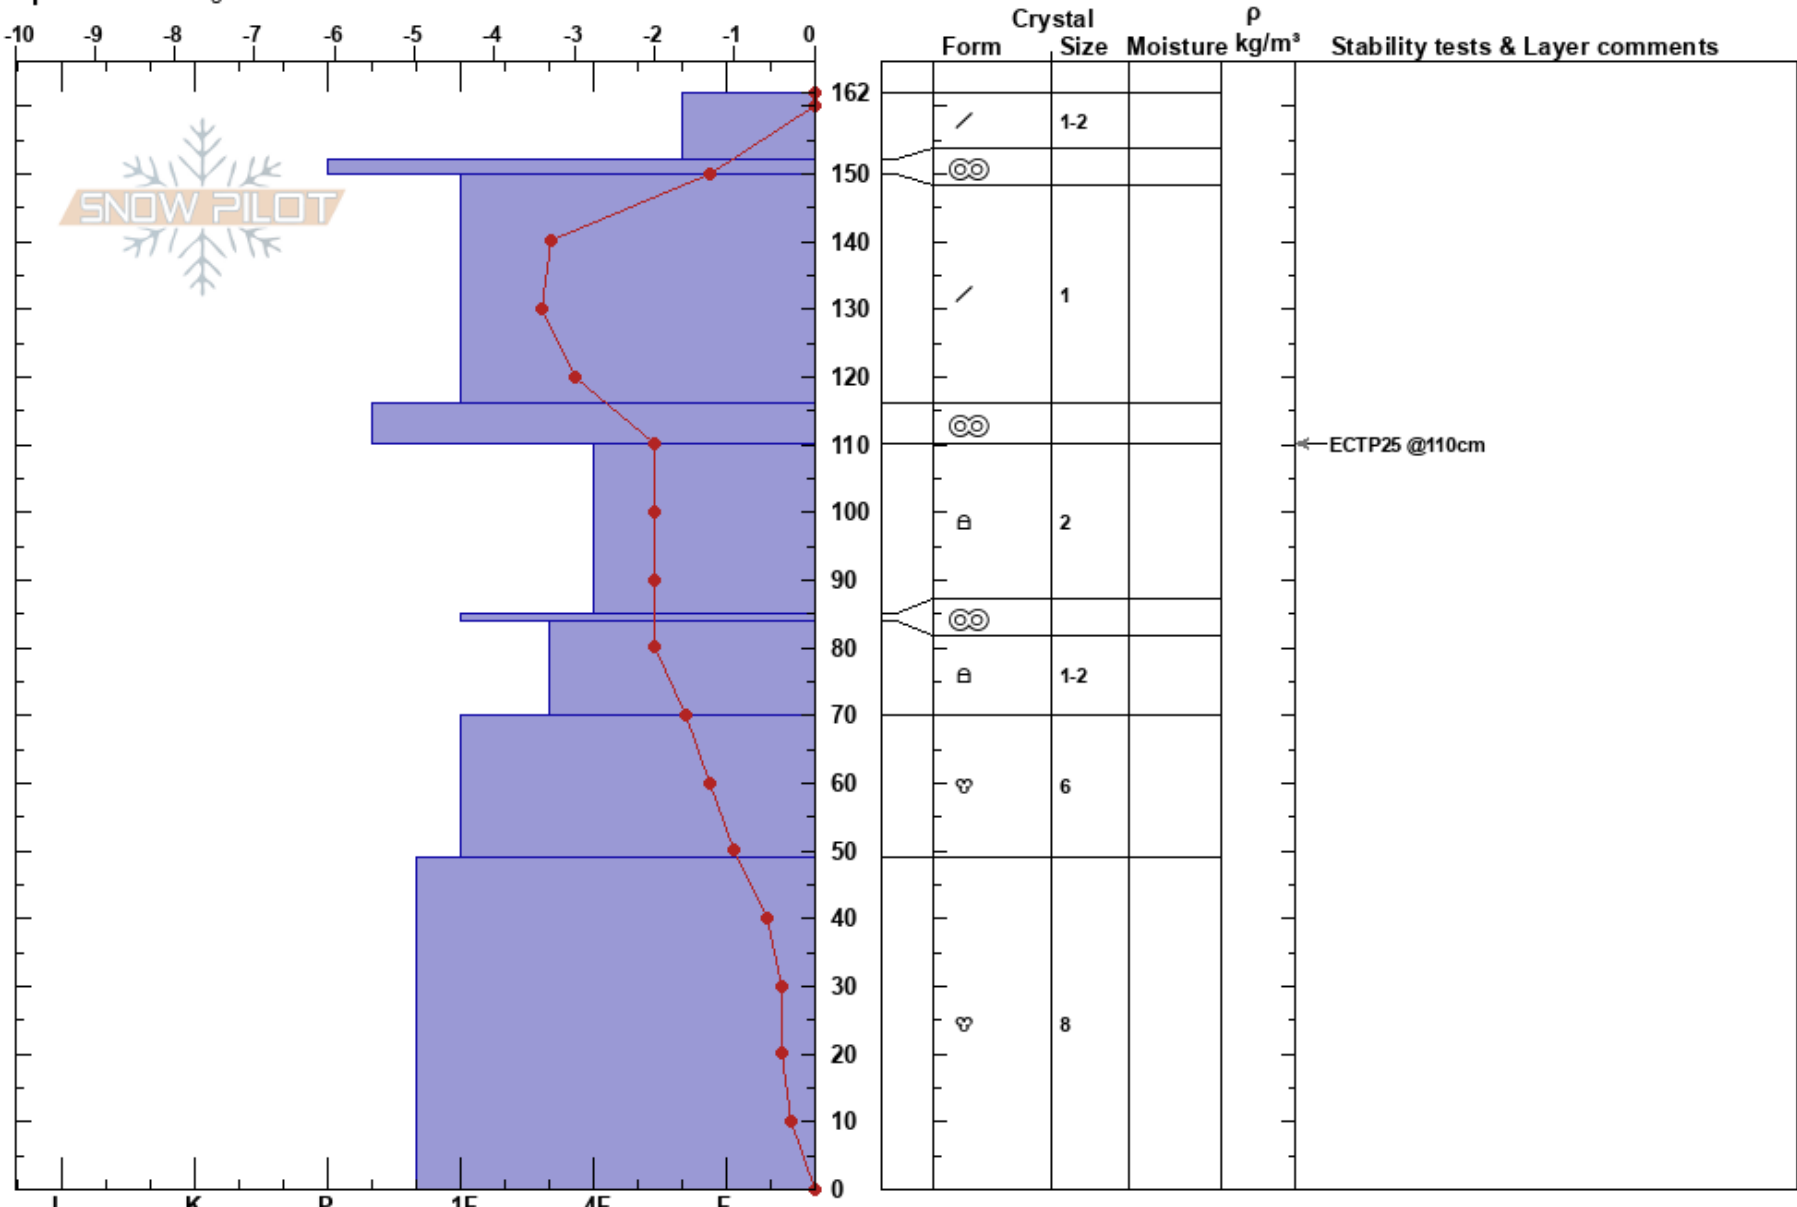

Tight Squeeze
 Bridger Range
 MT
 Elevation: 8100 ft
 Aspect: 150°
 Specifics: Pit dug in a Ski Area

Bridger Bowl
 03/09/2023 - 11:35am
 Co-ord:
 Slope Angle: 38°
 Wind Loading:

Stability:
 Air Temperature:
 Sky Cover: FEW
 Precipitation: NO
 Wind: Calm

HS: 162
 PF: 10
 Layer Notes:

Notes: Green