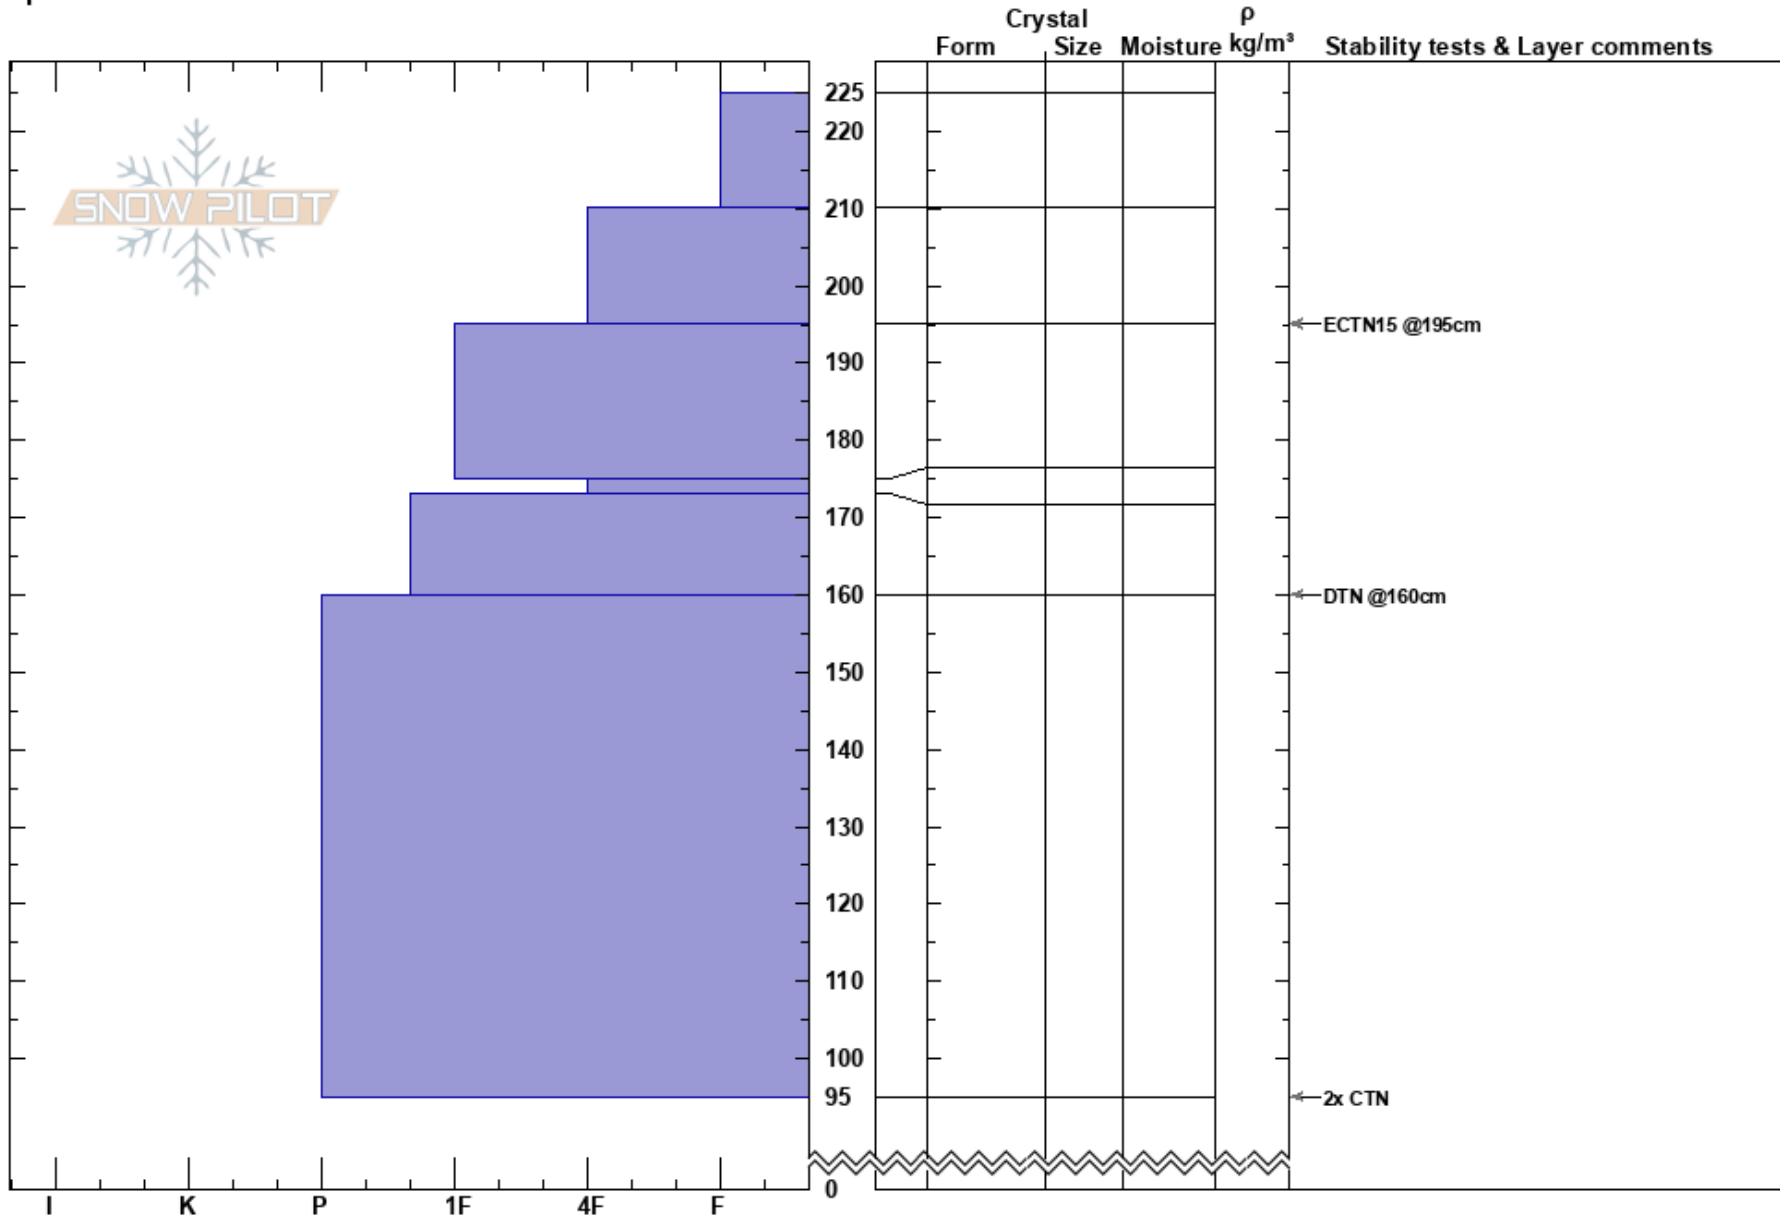

Gates Super Mario. Dan
 Monashee
 BC
 Elevation: 2250 m
 Aspect: NE
 Specifics:

scott newsome
 09/03/2023 - 13:00
 Co-ord:
 Slope Angle: 35°
 Wind Loading:

Stability:
 Air Temperature: -6°C
 Sky Cover: CLR
 Precipitation: NO
 Wind: Calm

HS:225

PF: 40

PS: 15

Layer Notes:

Notes: