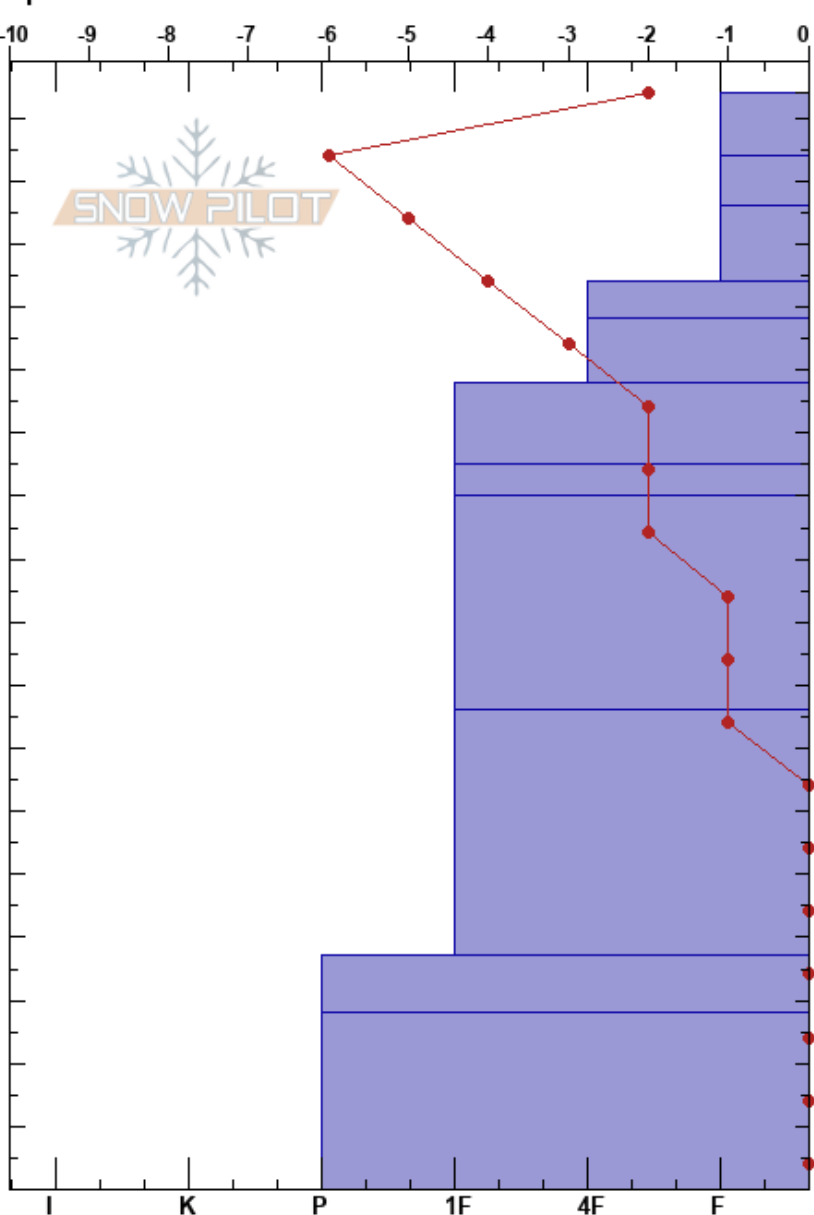

Forested  
 Central Wasatch  
 UT  
 Elevation: 2434 m  
 Aspect: N  
 Specifics:

Sarah Newcomb  
 03/08/2023 - 1:01pm  
 Co-ord: 45.65917N, -111.06995W  
 Slope Angle: 3°  
 Wind Loading:

Stability:  
 Air Temperature: 6°C  
 Sky Cover: CLR  
 Precipitation: NO  
 Wind: Light Breeze

HS: 174  
 PF: 8  
 PS: 3  
 Layer Notes:  
 174-164cm: LWC - 0.6  
 174-164cm: Problematic layer

Elevation (m)	Crystal		$\rho$ kg/m <sup>3</sup>	Stability tests & Layer comments
	Form	Size		
174				
170	+		105	174-164cm: LWC - 0.6
160	/		139	
150	□		162	
140	□		194	
130	•		236	
120	•		262	
110	•		253	
100			288	
90	•		318	
80			334	
70			352	
60			358	
50	•		358	
40			385	
30	•		390	
20			390	
10	•		418	
0				