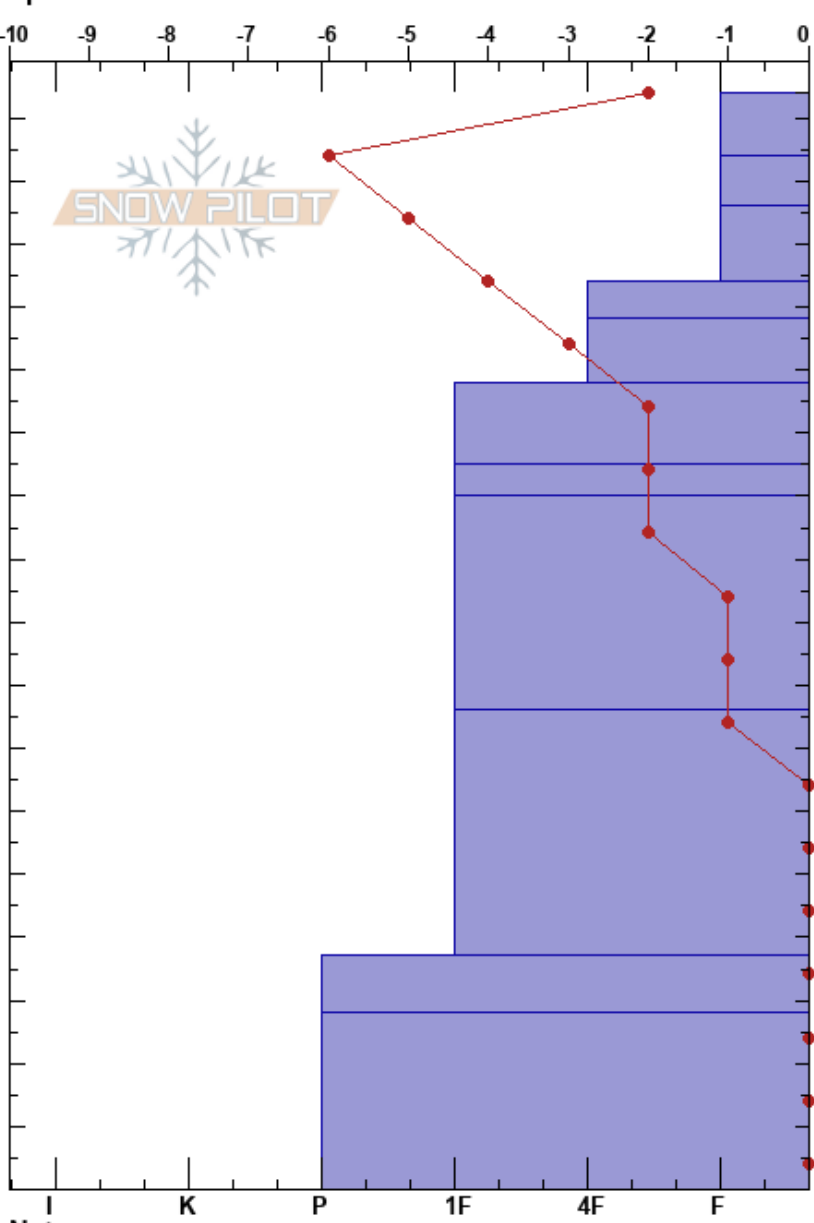

Forested  
 Central Wasatch  
 UT  
 Elevation: 2434 m  
 Aspect: N  
 Specifics:

Sarah Newcomb  
 03/08/2023 - 1:01pm  
 Co-ord: 45.65917N, -111.06995W  
 Slope Angle: 3°  
 Wind Loading:

Stability:  
 Air Temperature: 6°C  
 Sky Cover: CLR  
 Precipitation: NO  
 Wind: Light Breeze

HS: 174  
 PF: 8  
 PS: 3  
 Layer Notes:  
 174-164cm: LWC - 0.6  
 174-164cm: Problematic layer

Elevation (m)	Crystal		Moisture (kg/m³)	ρ (kg/m³)	Stability tests & Layer comments
	Form	Size			
174					174-164cm: LWC - 0.6
170	+			105	
160	/			139	
150	□			162	
140	□			194	
130	•			236	
120	•			262	
110	•			253	
100				288	
90	•			318	
80				334	
70				352	
60				358	
50	•			358	
40				385	
30	•			390	
20				390	
10	•			418	