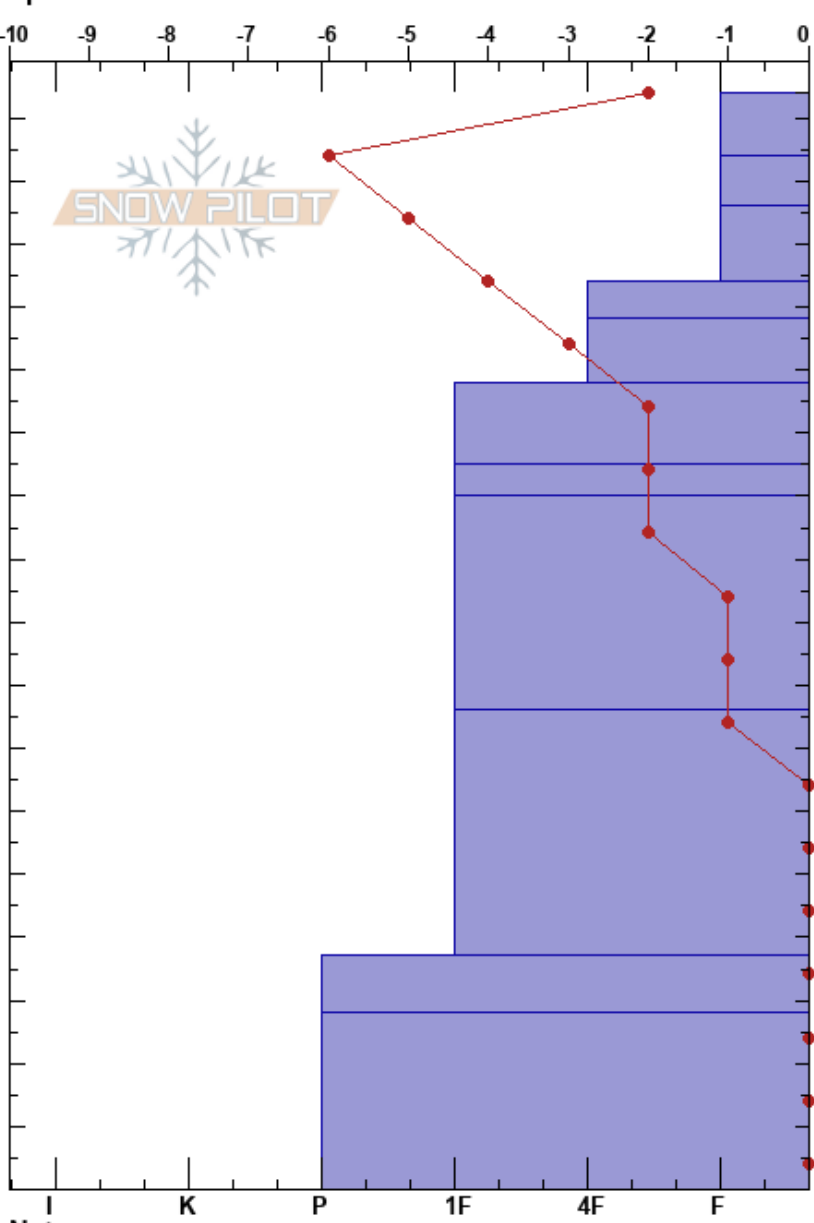

Forested
 Central Wasatch
 UT
 Elevation: 2434 m
 Aspect: N
 Specifics:

Sarah Newcomb
 03/08/2023 - 1:01pm
 Co-ord: 45.65917N, -111.06995W
 Slope Angle: 3°
 Wind Loading:

Stability:
 Air Temperature: 6°C
 Sky Cover: CLR
 Precipitation: NO
 Wind: Light Breeze

HS: 174
 PF: 8
 PS: 3
 Layer Notes:
 174-164cm: LWC - 0.6
 174-164cm: Problematic layer

Elevation (m)	Crystal		Moisture (kg/m³)	ρ (kg/m³)	Stability tests & Layer comments
	Form	Size			
174					
170	+			105	174-164cm: LWC - 0.6
160	/			139	
150	□			162	
140	□			194	
130	•			236	
120	•			262	
110	•			253	
100				288	
90	•			318	
80				334	
70				352	
60				358	
50	•			358	
40				385	
30	•			390	
20				390	
10	•			418	
0					