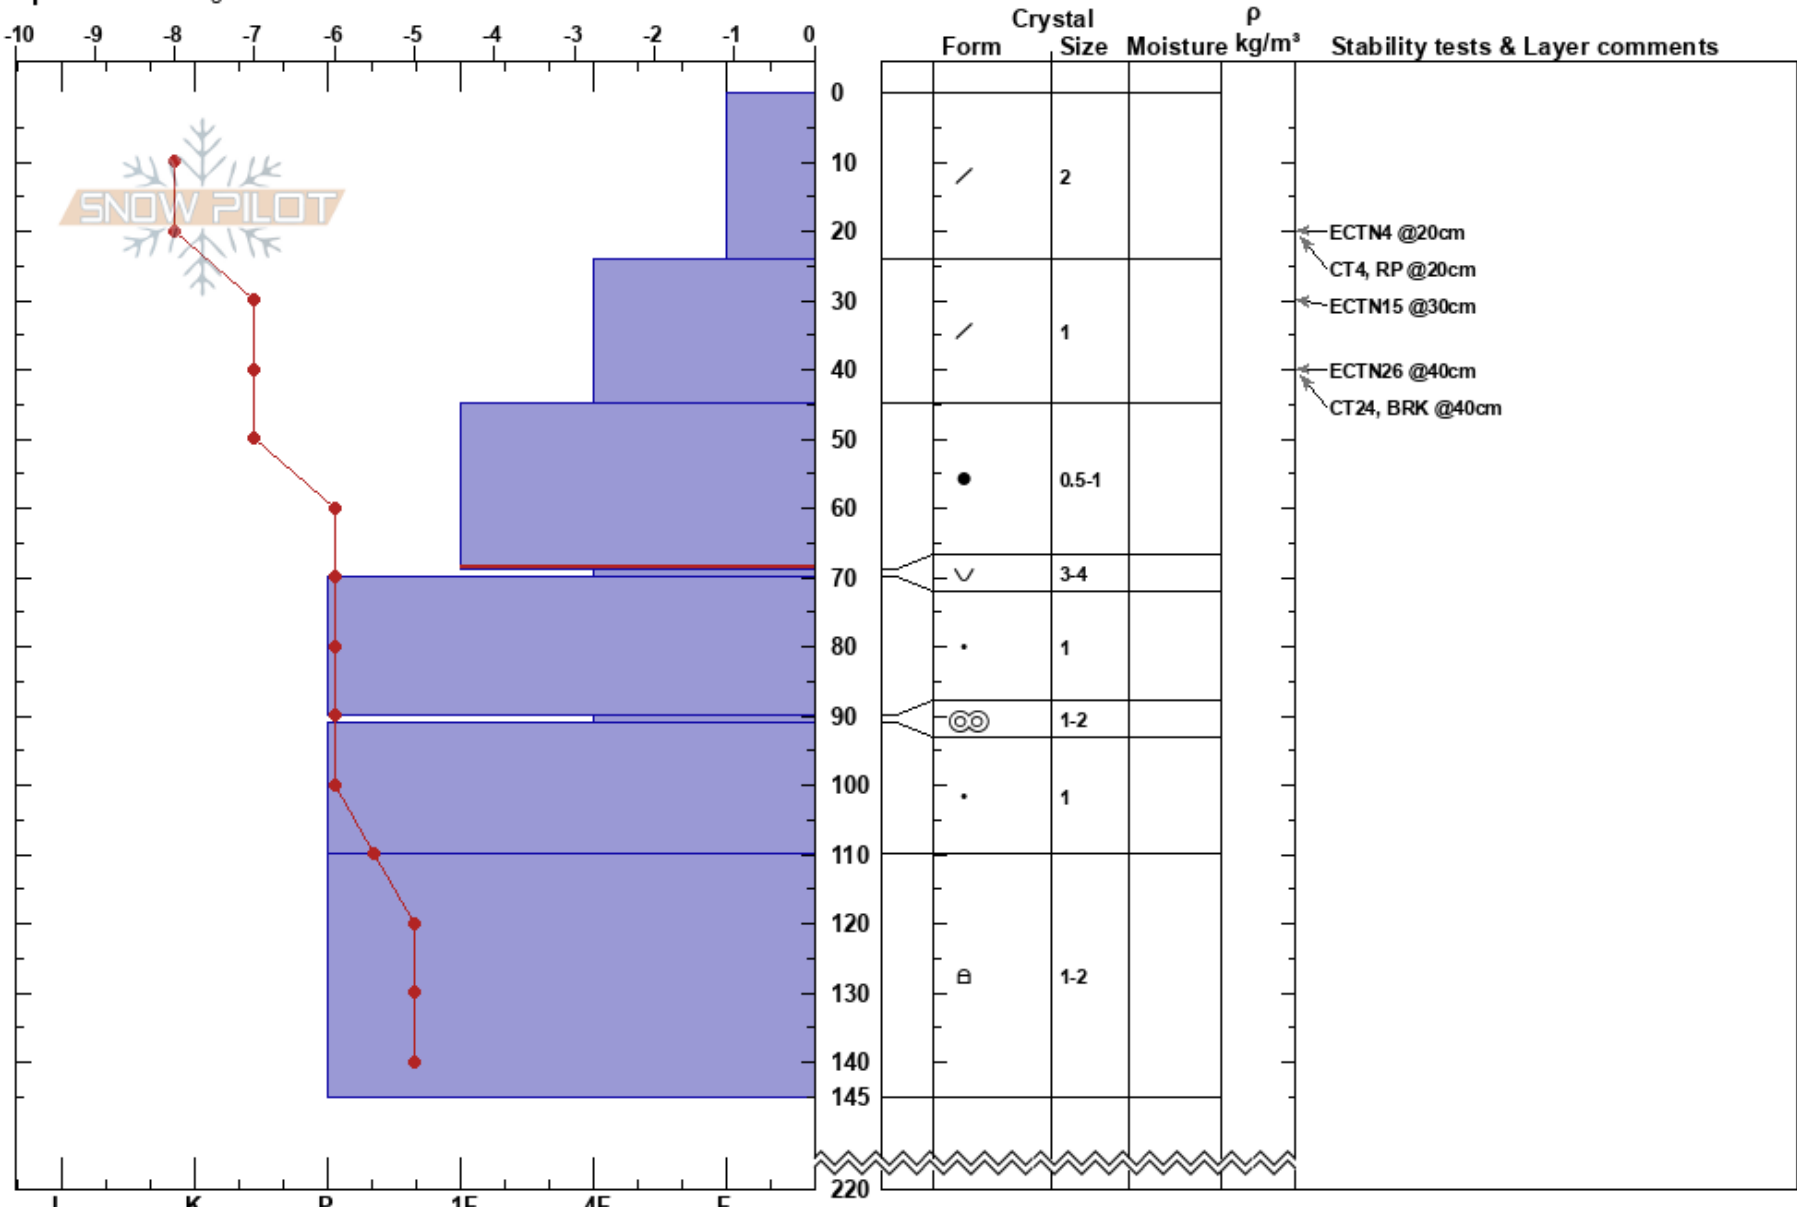

Wx Plot Mar 9
 Monashee
 BC
 Elevation: 2100 m
 Aspect: SE
 Specifics: Pit dug in a Ski Area

Baldy Mtn Resort
 09/03/2023 - 11:05
 Co-ord:
 Slope Angle: 15°
 Wind Loading: no

Stability:
 Air Temperature: -10°C
 Sky Cover: X
 Precipitation: S-1
 Wind: SE Calm

HS:220
 PF: 45 45-69cm: Problematic layer
 PS: 22

Notes: