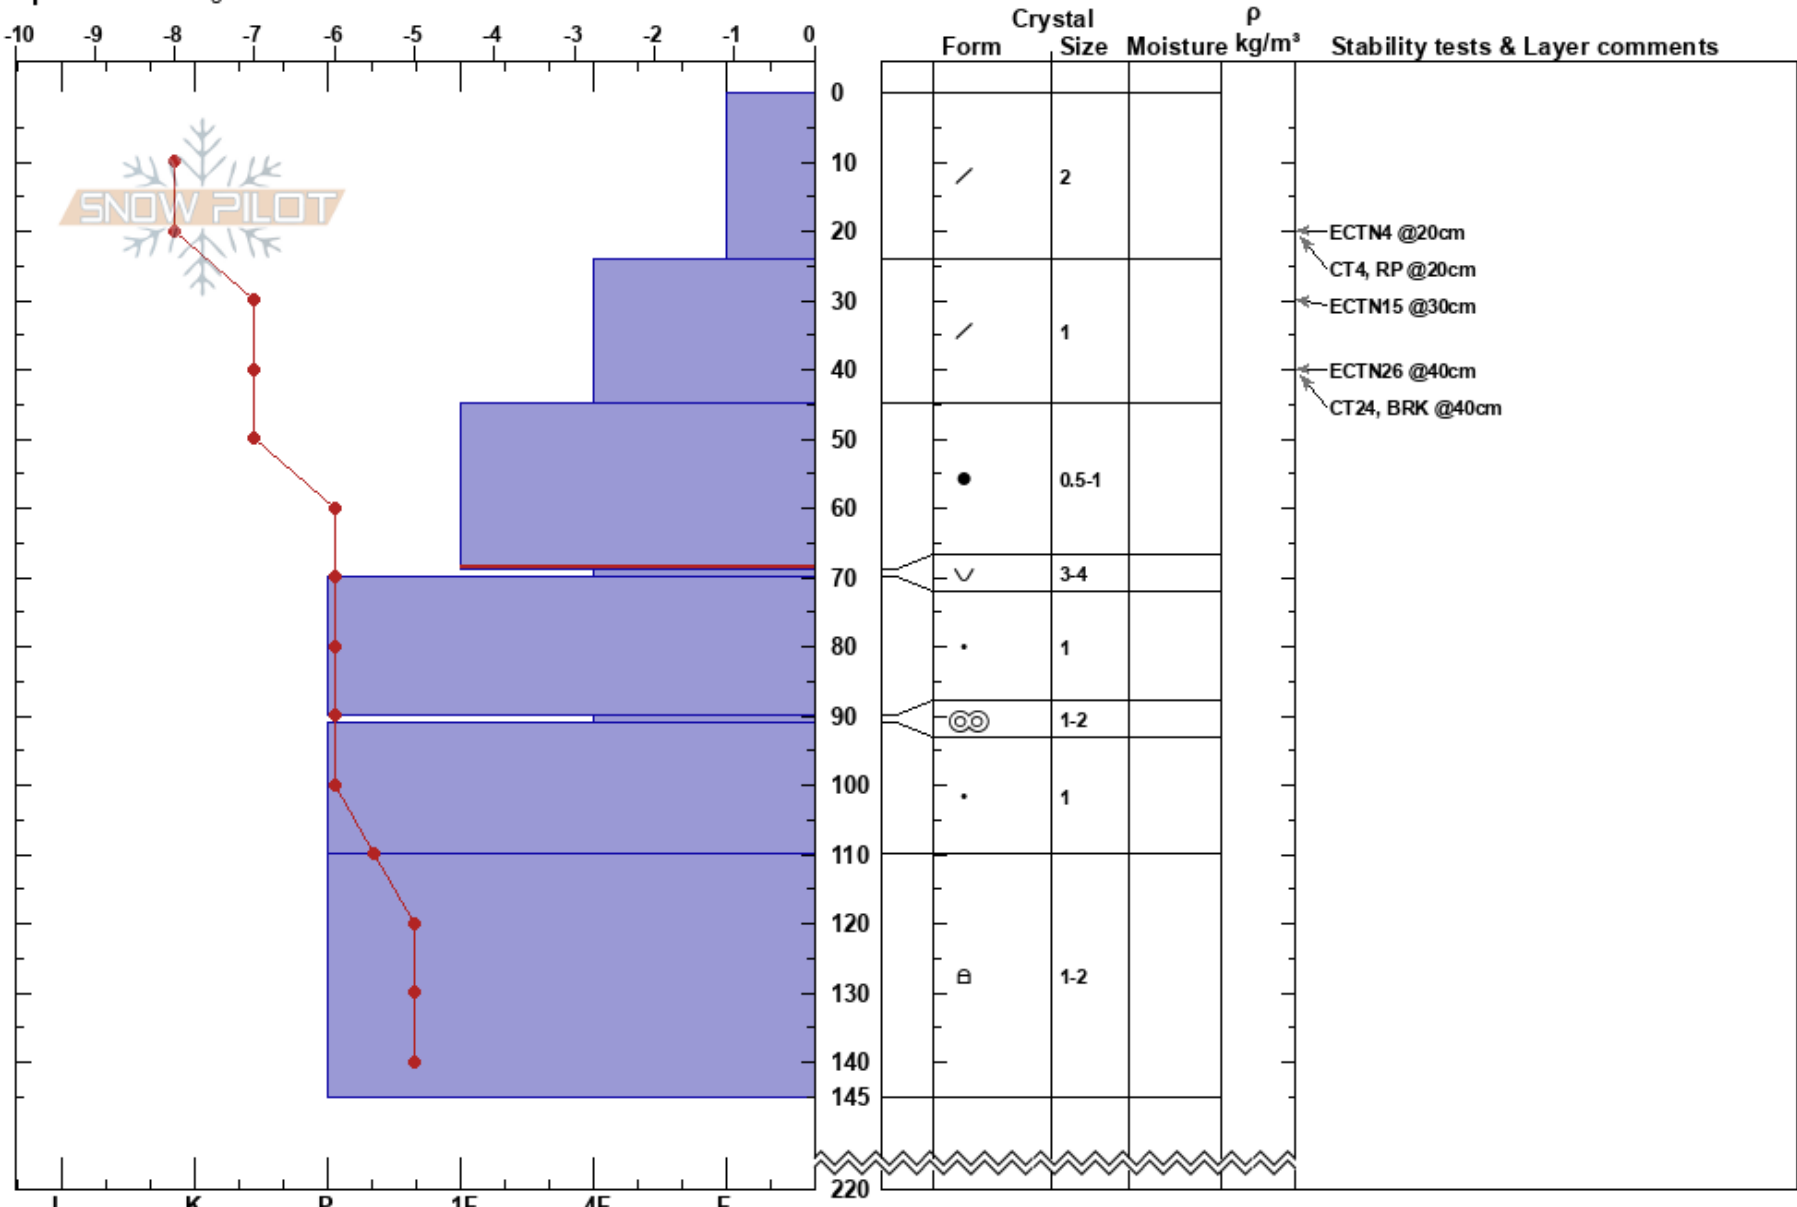

Wx Plot Mar 9  
 Monashee BC  
 Elevation: 2100 m  
 Aspect: SE  
 Specifics: Pit dug in a Ski Area

Baldy Mtn Resort  
 09/03/2023 - 11:05  
 Co-ord:  
 Slope Angle: 15°  
 Wind Loading: no

Stability:  
 Air Temperature: -10°C  
 Sky Cover: X  
 Precipitation: S-1  
 Wind: SE Calm

HS:220  
 PF: 45 45-69cm: Problematic layer  
 PS: 22

Notes: