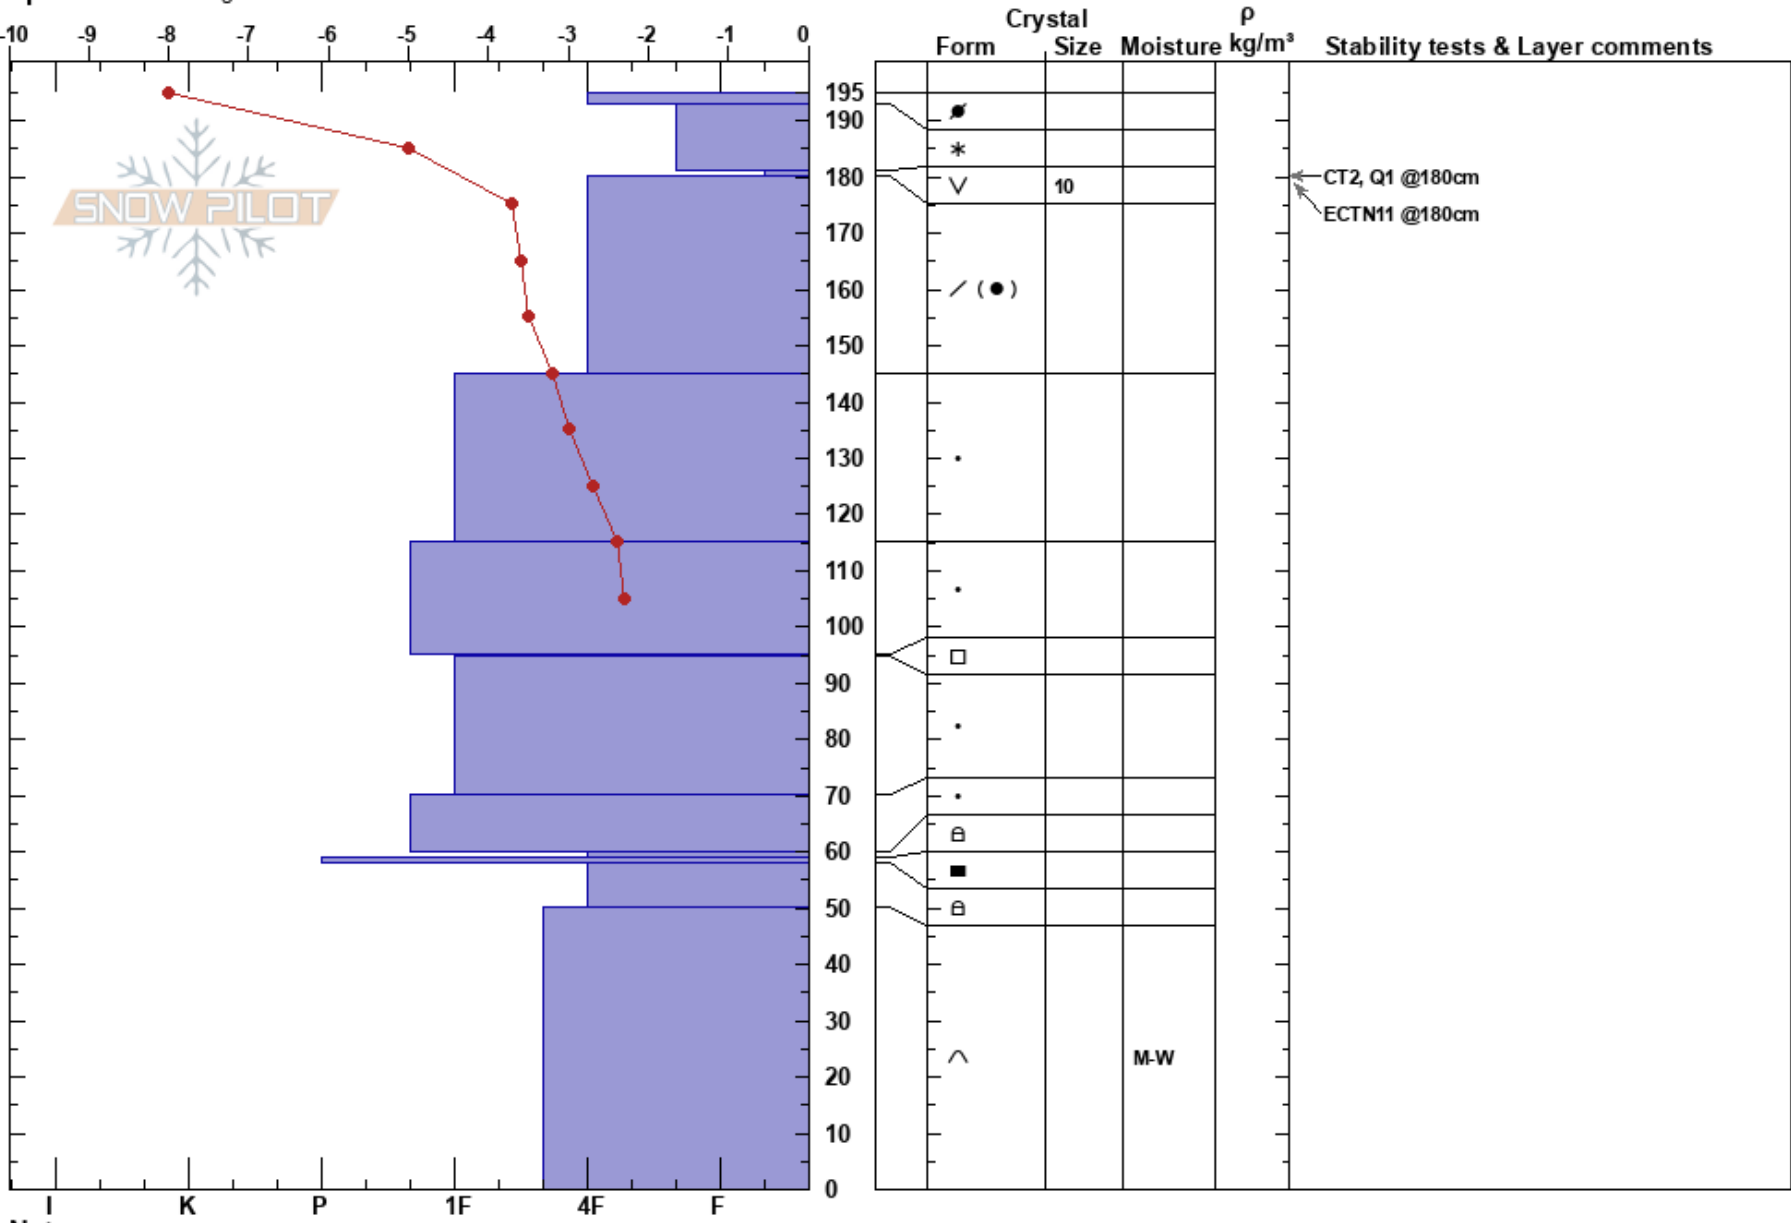

South Point  
 Rattlesnake Mtns  
 MT  
 Elevation: 7160 ft  
 Aspect: 46°  
 Specifics: Cracking

Timothy Laroche  
 01/10/2018 - 12:00pm  
 Co-ord: 47.03008N, -113.96946W  
 Slope Angle: 30°  
 Wind Loading: yes

Stability: Good HS: 195 Layer Notes:  
 Air Temperature: -6.9°C PF: 30 181-180cm: Problematic layer  
 Sky Cover: OVC  
 Precipitation: S-1  
 Wind: SW Moderate

Notes: