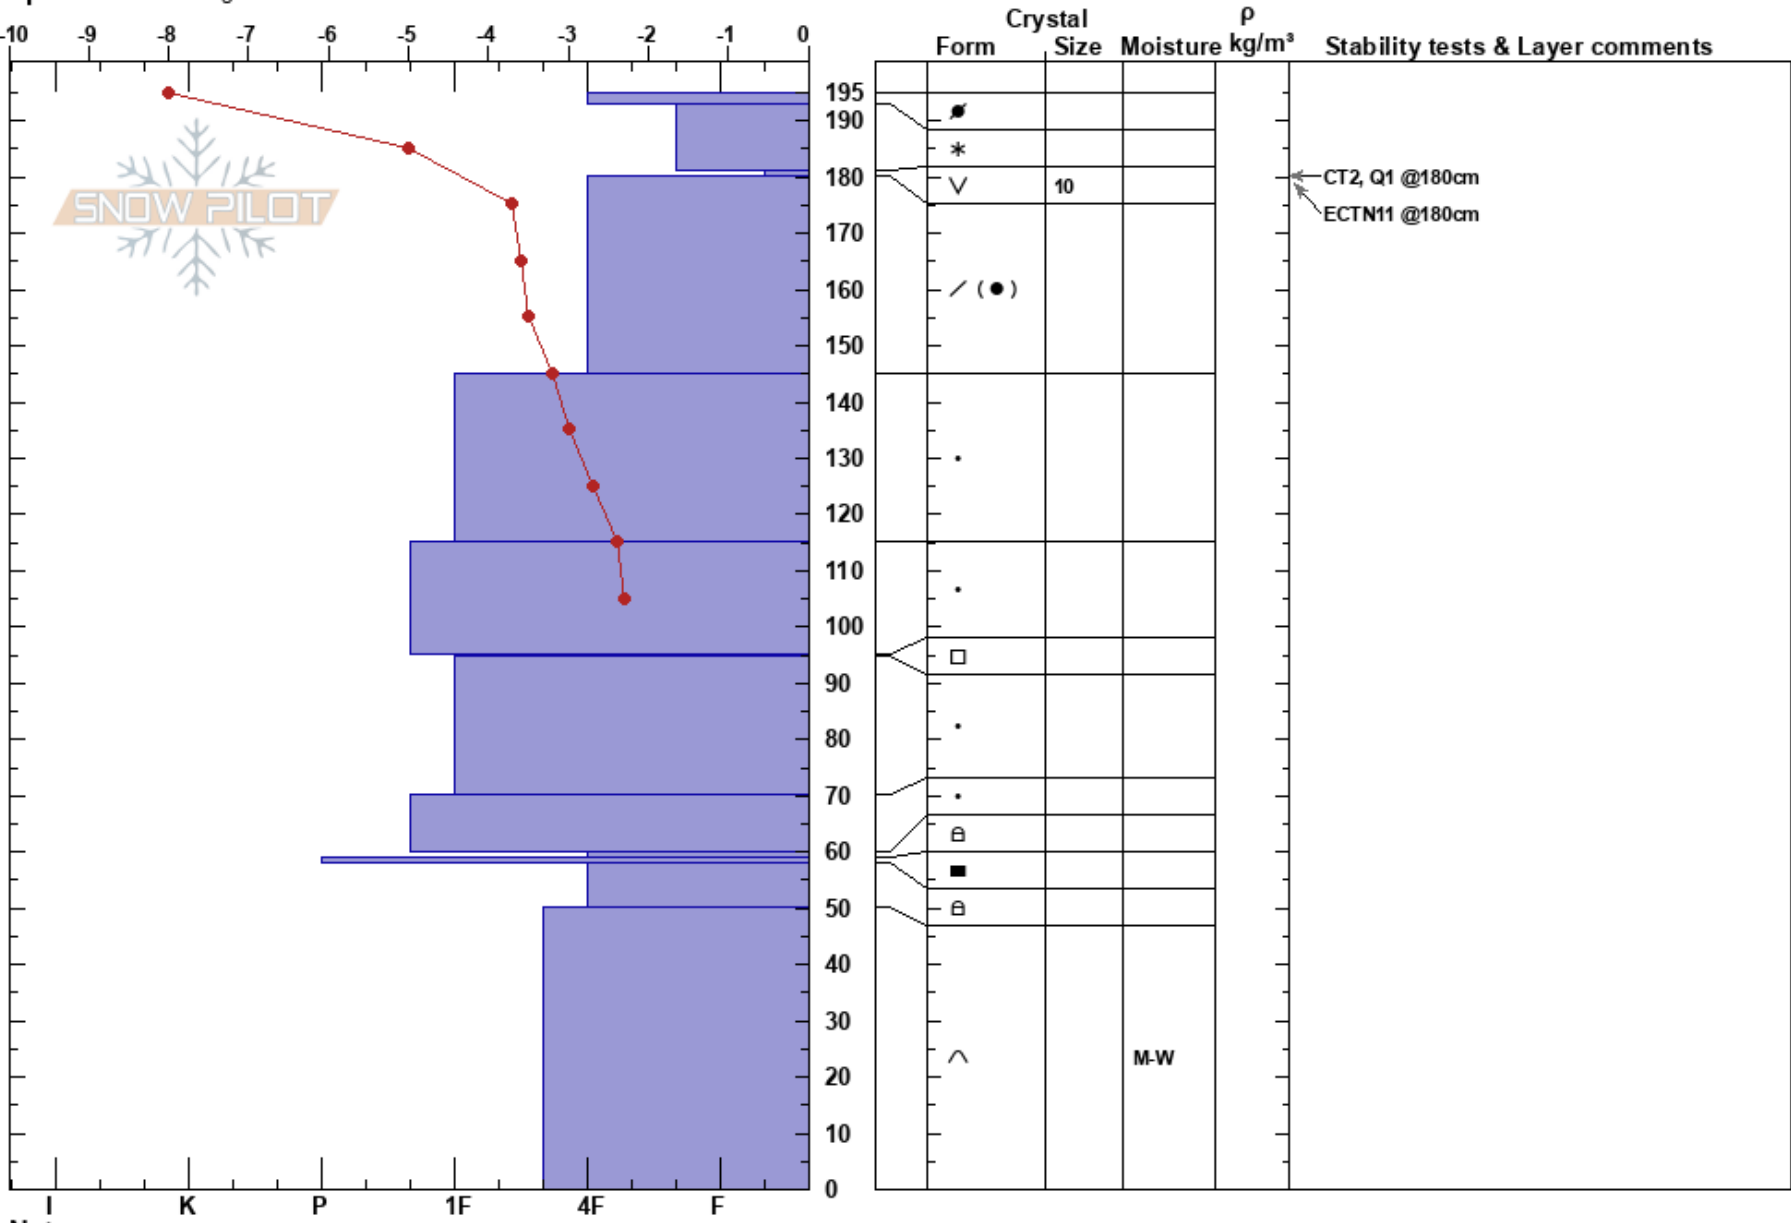

South Point
 Rattlesnake Mtns
 MT
 Elevation: 7160 ft
 Aspect: 46°
 Specifics: Cracking

Timothy Laroche
 01/10/2018 - 12:00pm
 Co-ord: 47.03008N, -113.96946W
 Slope Angle: 30°
 Wind Loading: yes

Stability: Good HS: 195 Layer Notes:
 Air Temperature: -6.9°C PF: 30 181-180cm: Problematic layer
 Sky Cover: OVC
 Precipitation: S-1
 Wind: SW Moderate