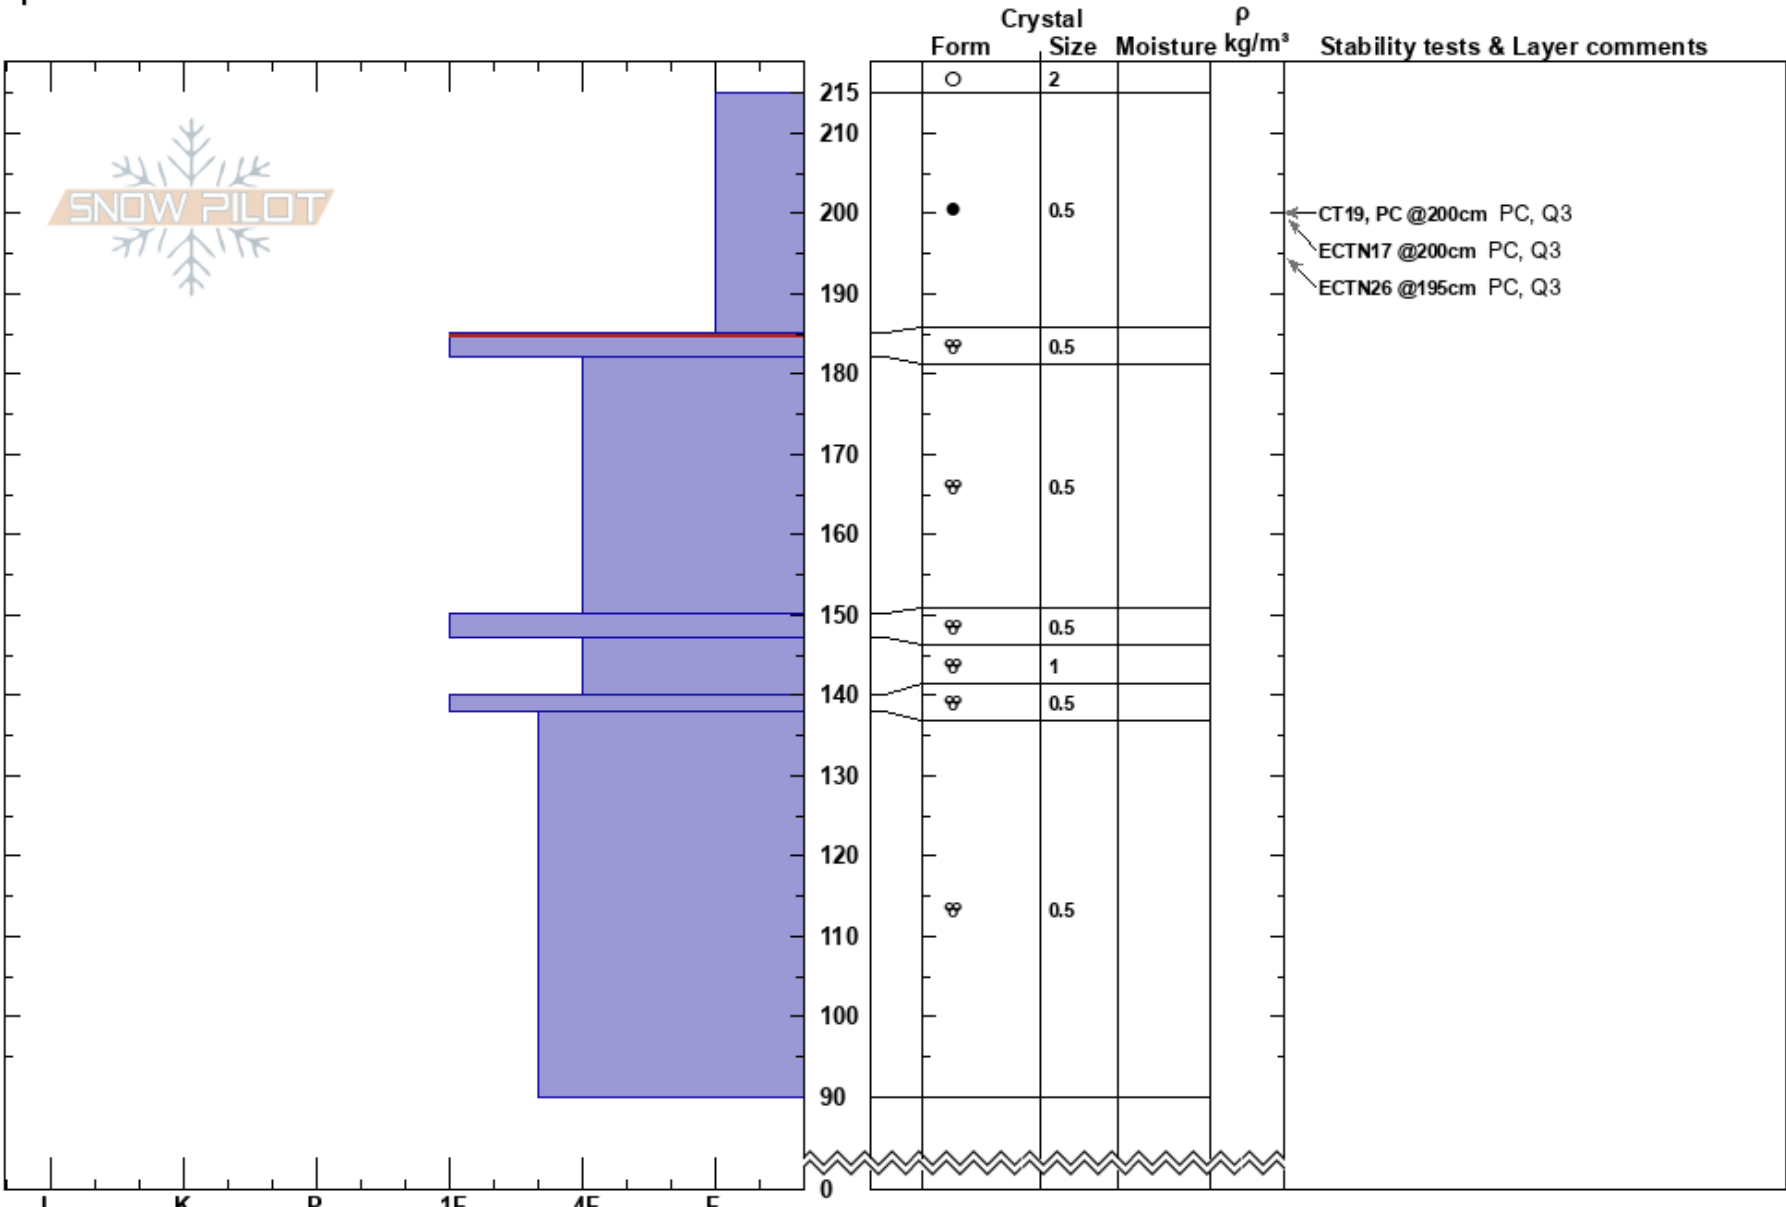

Vista Butte Pit
 Vista Butte
 OR
 Elevation: 6590 ft
 Aspect: NE
 Specifics:

Elliot Swaney
 02/19/2023 - 12:00pm
 Co-ord:
 Slope Angle: 27°
 Wind Loading: no

Stability: **HS:215**
 Air Temperature: 5°C
 Sky Cover: CLR
 Precipitation: NO
 Wind: SE Light Breeze
 Layer Notes: 185-182cm: Problematic layer