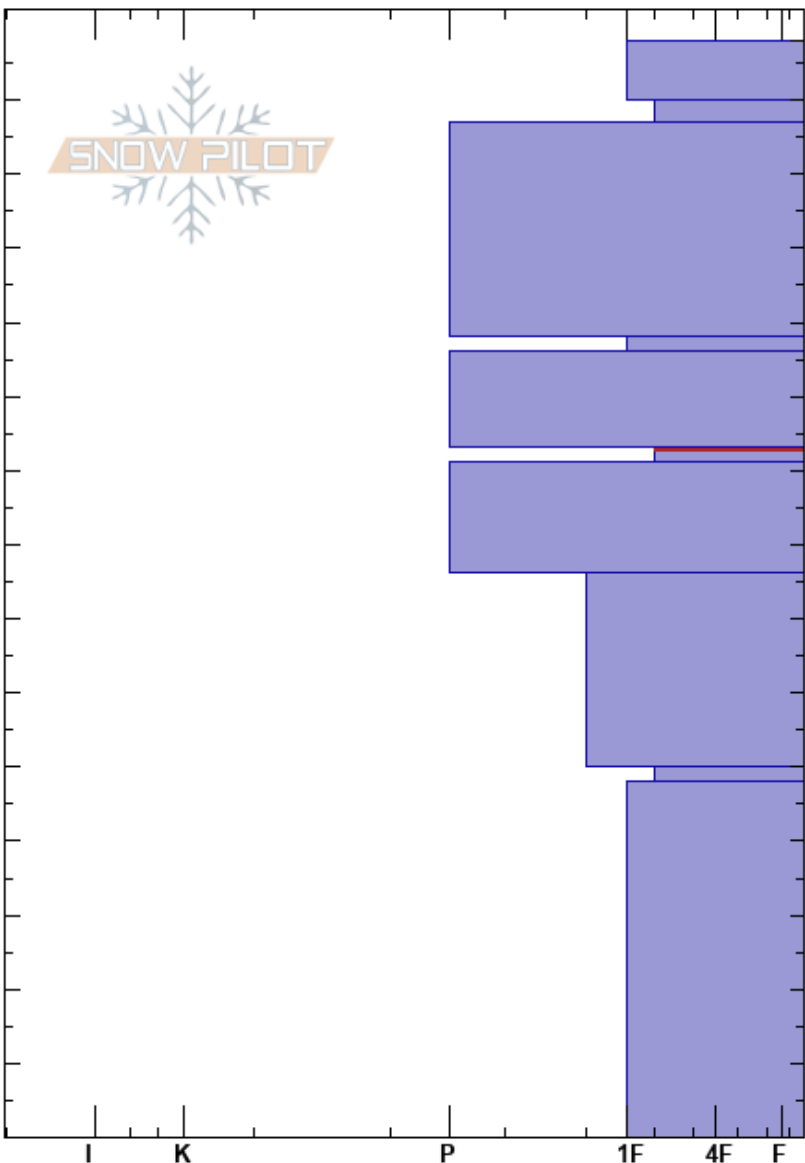

UpperSister2
 Front Range
 CO
Elevation: 11666 ft
Aspect: 11°
Specifics: We skied slope

Ron Simenhois
 03/09/2023 - 10:45am
Co-ord: 39.67588N, -105.89129E
Slope Angle: 34°
Wind Loading: previous

Stability:
Air Temperature: -12°C
Sky Cover: CLR
Precipitation: NO
Wind: W Moderate

HS: 148
PS: 5 93-91cm: Problematic layer

Crystal Form	Crystal Size	Moisture	ρ kg/m ³	Stability tests & Layer comments
•				
/				← ECTN10 @139cm
•				
□	1			← ECTN23 @107cm
•	1			
⊖	1-1.5			← ECTN28 @92cm
⊖	0.5-1			
⊖	1-1.5			
⊖	2			
^	3			