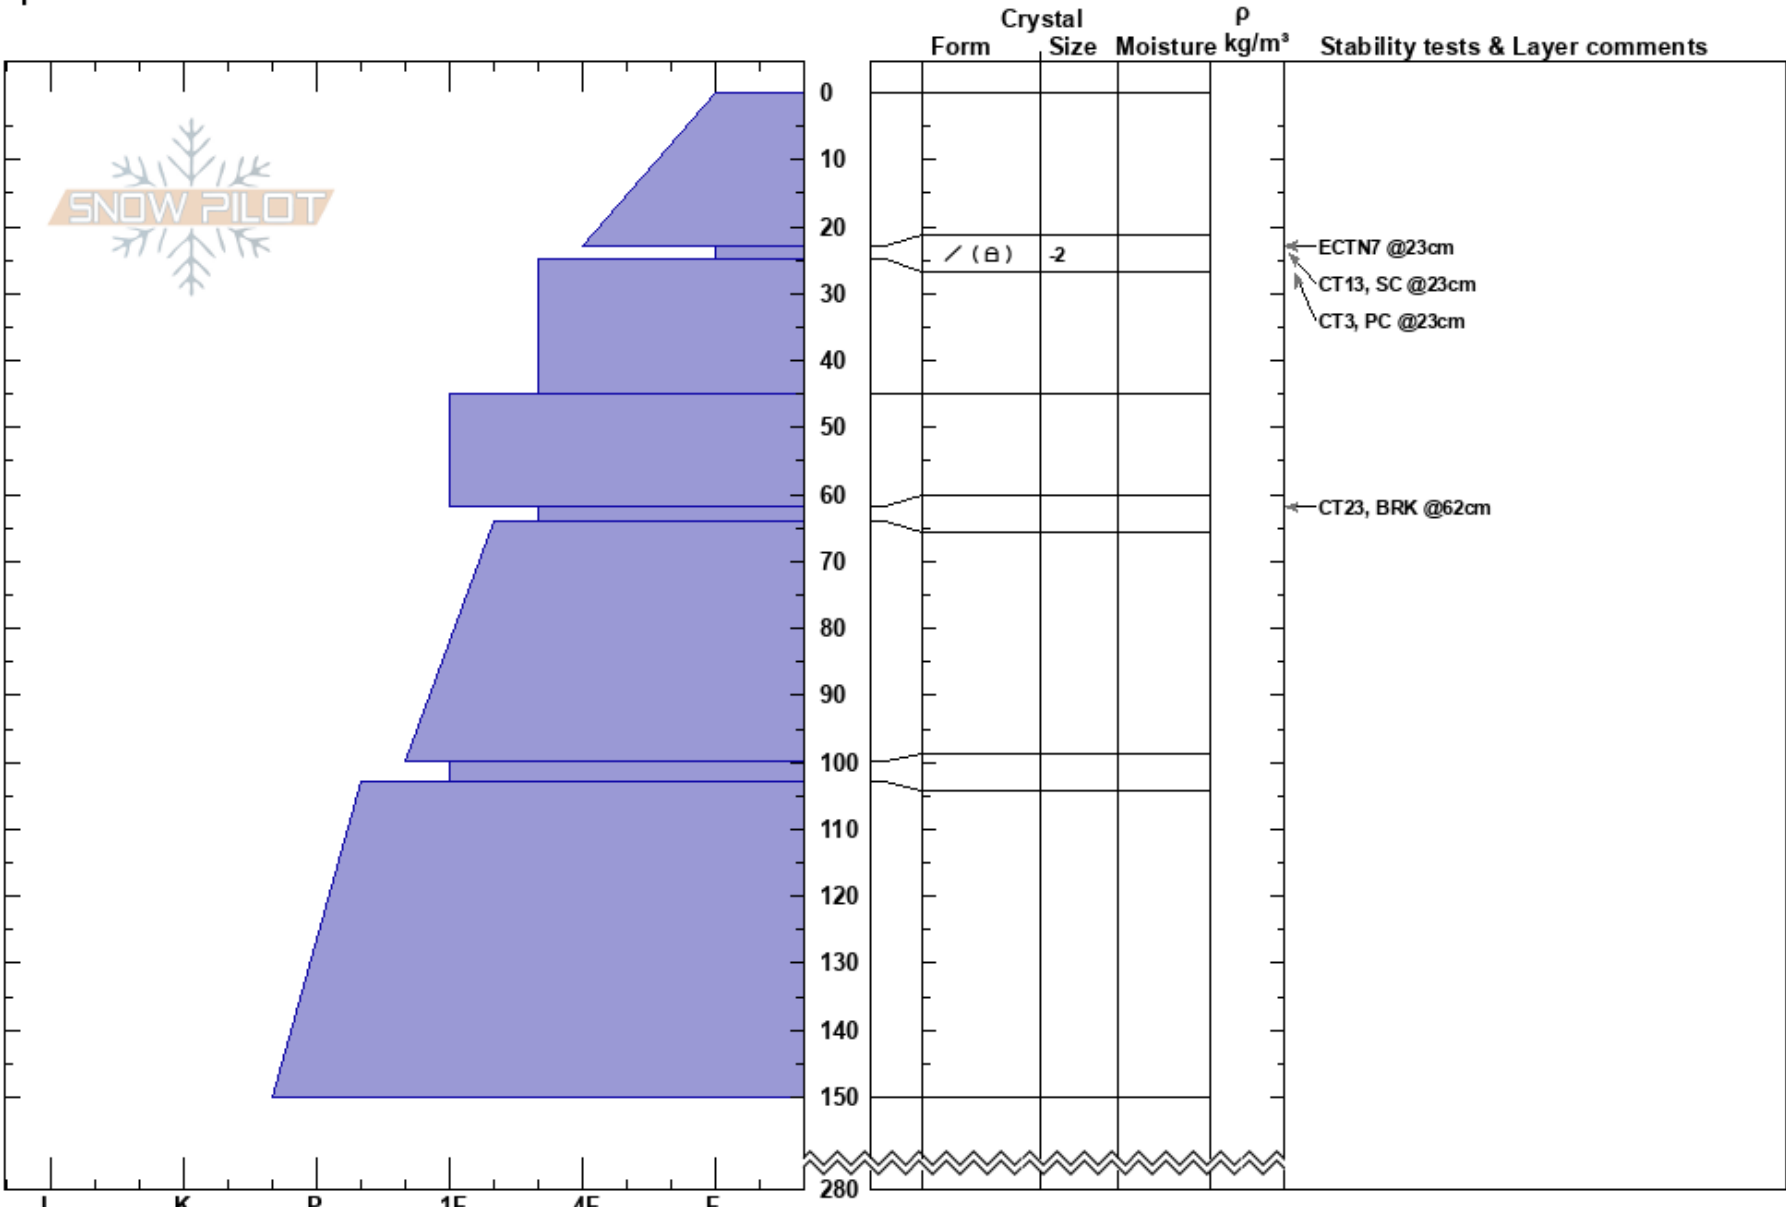

Chariots of fire Mid
 Monashee
 BC
 Elevation: 1680 m
 Aspect: N
 Specifics:

Mustang Powder
 09/03/2023 - 10:40
 Co-ord:
 Slope Angle: 32°
 Wind Loading: no

Stability:
 Air Temperature: -13°C
 Sky Cover: FEW
 Precipitation: NO
 Wind: S Light Breeze

HS:280
 PF: 30
 PS: 20
 23-25cm: Problematic layer

Notes: Convexity at entrance to the exit gully from the main bowl.