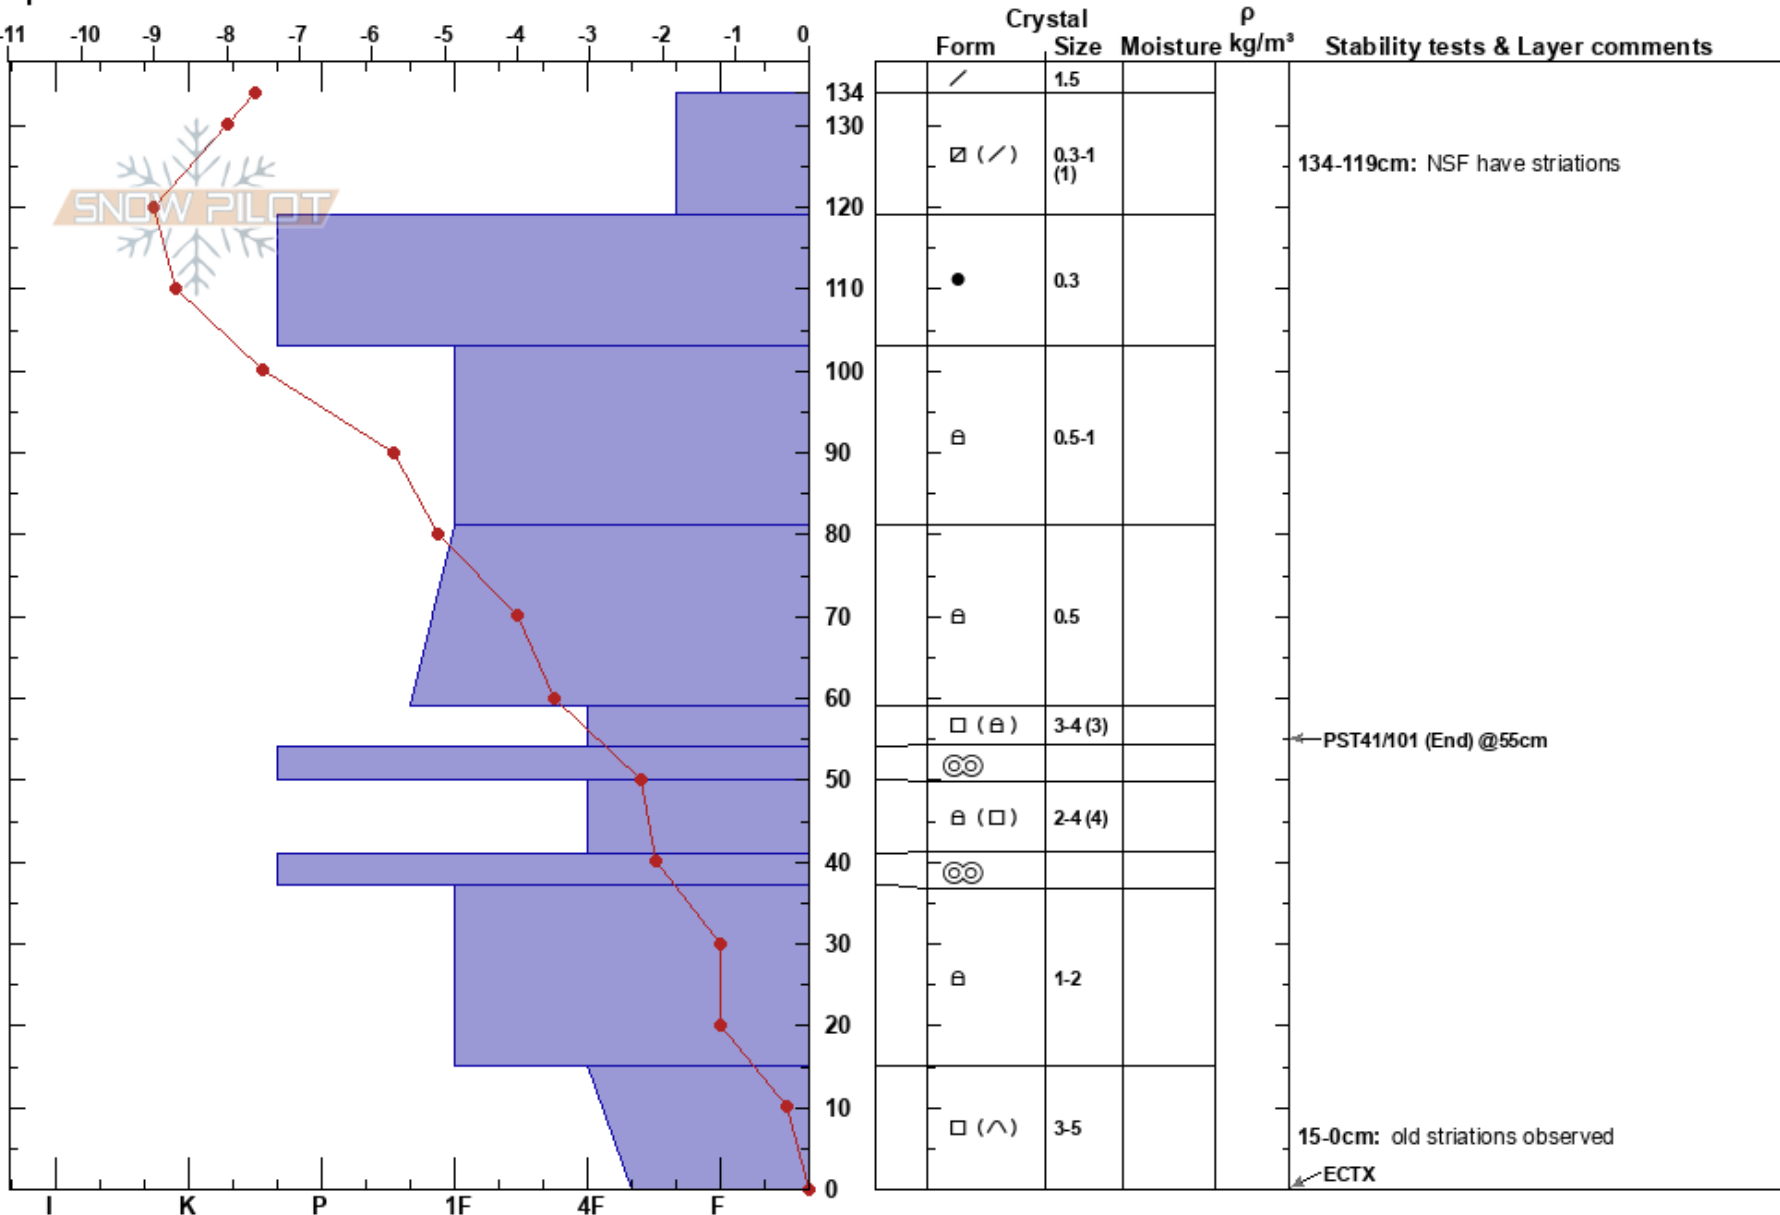

Snowslip WX
 Southern Glacier Nationa
 MT
Elevation: 6942 ft
Aspect: SE
Specifics:

Zachary Miller
 03/09/2023 - 12:00pm
Co-ord: 48.25485N, -113.50201W
Slope Angle: 23°
Wind Loading: previous

Stability: Fair
Air Temperature: -9°C
Sky Cover: SCT
Precipitation: NO
Wind: W Light Breeze

HS: 134
PF: 37
PS: 10

Layer Notes:
 134-119cm: NSF have striations
 59-54cm: Problematic layer
 15-0cm: old striations observed

Notes: