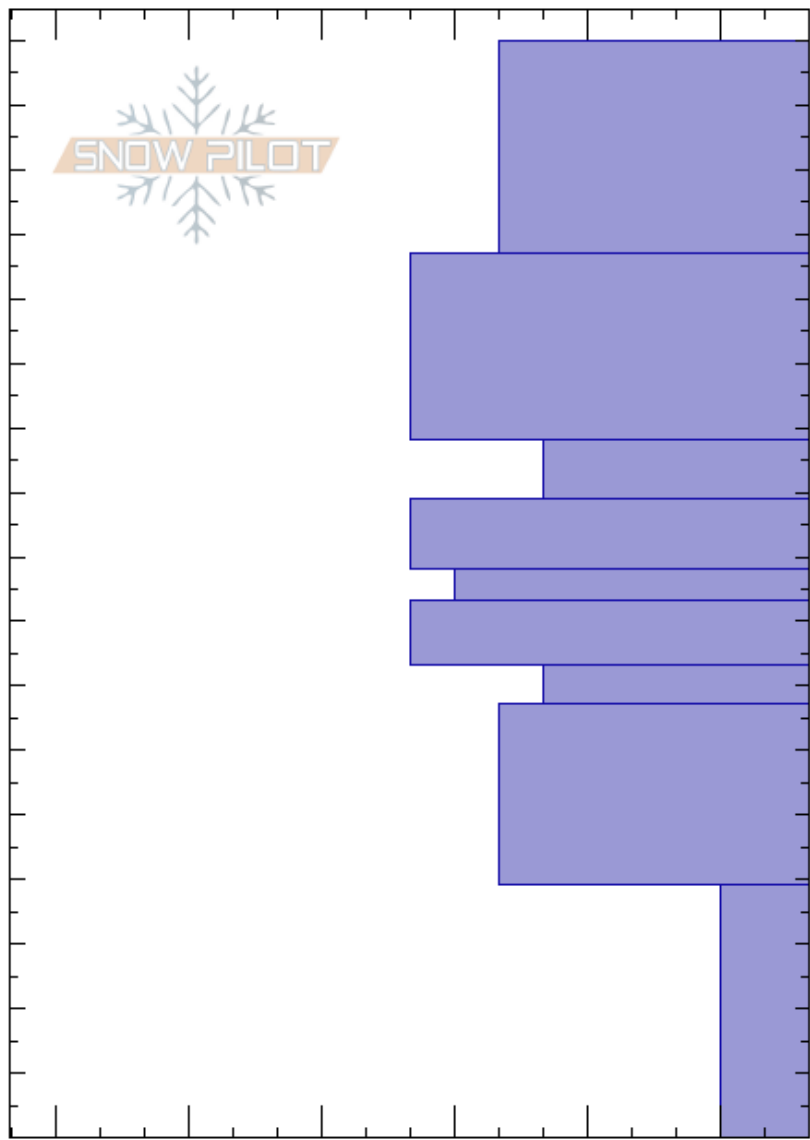

Rockville Mid
 Madison Range-N
 MT
 Elevation: 9511 ft
 Aspect: 115°
 Specifics:

Mitch Upton
 03/09/2023 - 1:00pm
 Co-ord:
 Slope Angle: 40°
 Wind Loading: no

Stability:
 Air Temperature: -2.1°C
 Sky Cover: CLR
 Precipitation: NO
 Wind: SW Light Breeze

HS: 170
 Layer Notes:
 108-99cm: Problematic layer

Crystal Form	Crystal Size	Moisture	ρ kg/m ³	Stability tests & Layer comments
•				
•				
•				
•				
•				
•				
□	1.5			
□	2			
^	3-4			← CT9, Q2 @25cm
				← ECTX