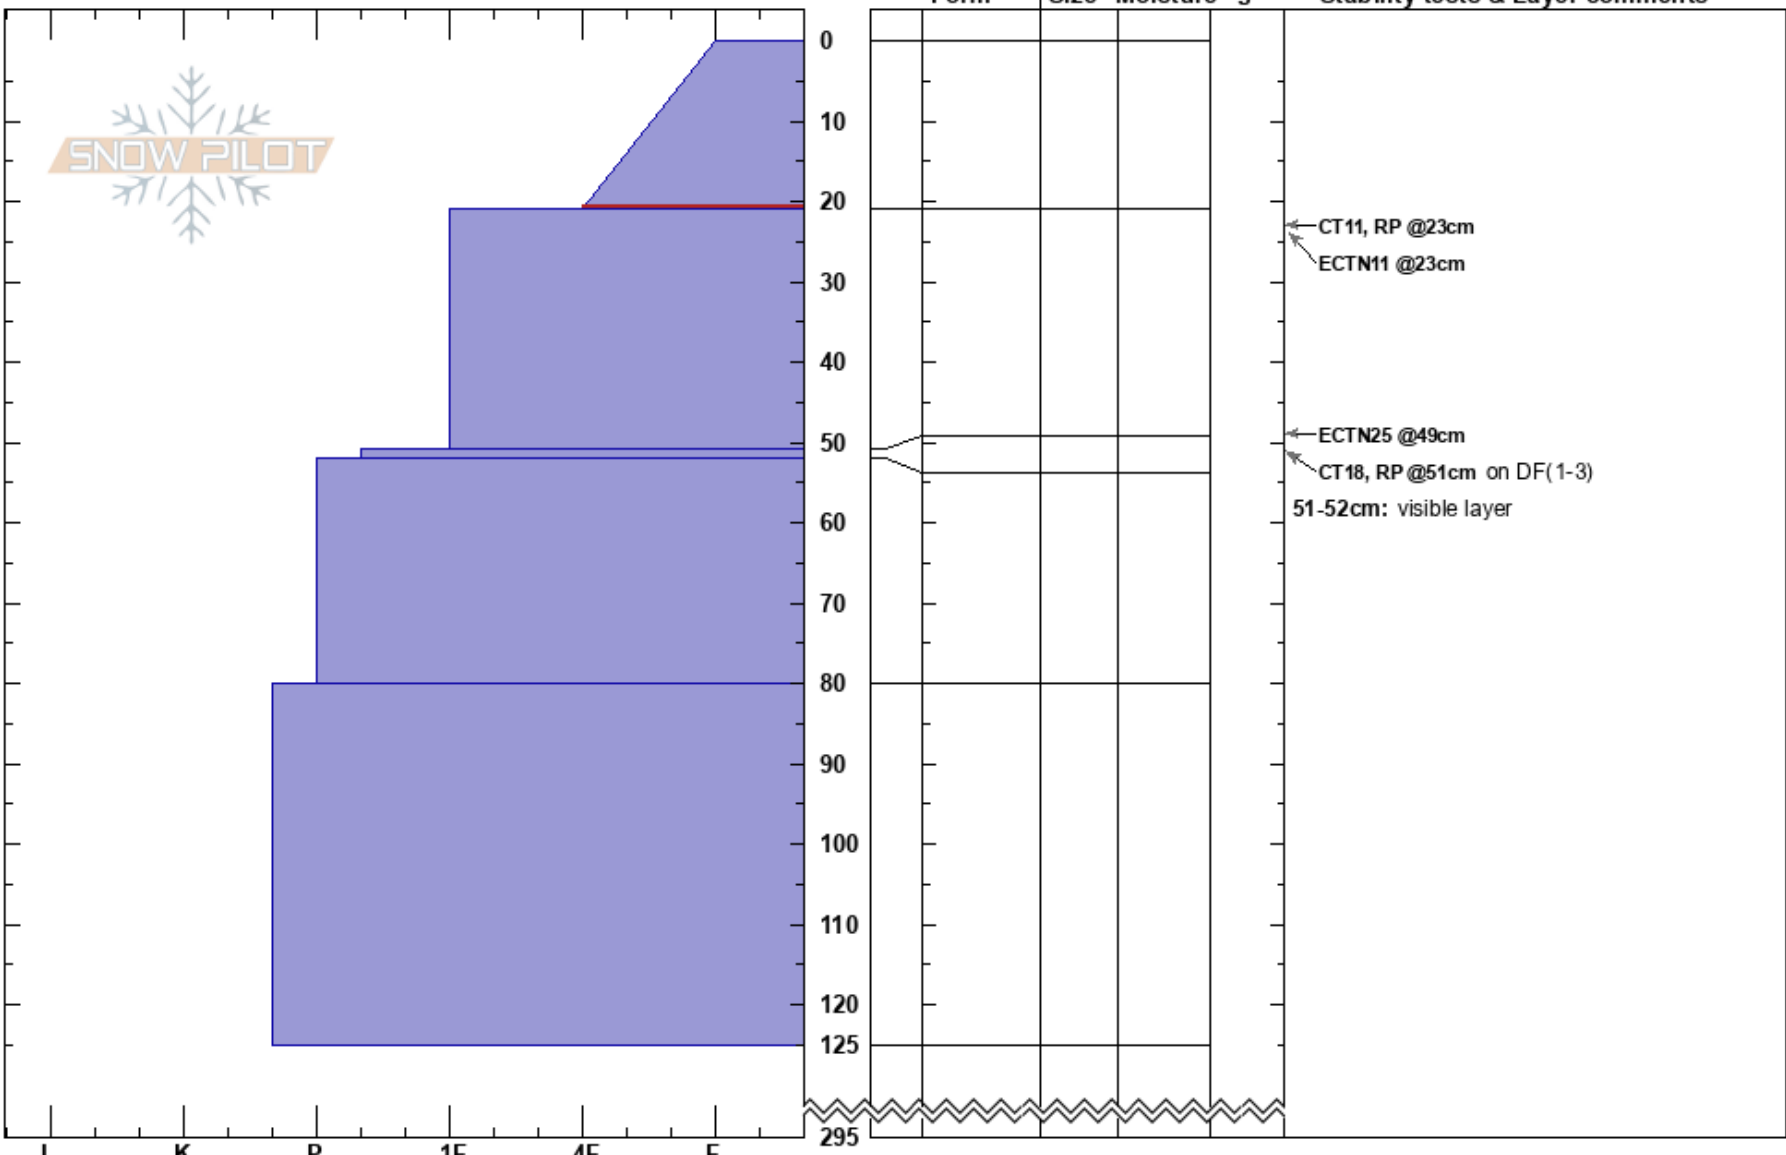

Tsuius Trees Lower
Monashee
BC
Elevation: 1825 m
Aspect: NE
Specifics:

Megan Cramb
09/03/2023 - 12:15
Co-ord: 50.71927N, -118.43908W
Slope Angle: 28°
Wind Loading:

Stability: HS:295
Air Temperature: -4.5°C PF: 45
Sky Cover: SCT
Precipitation: NO
Wind: Calm
0-21cm: Problematic layer
51-52cm: visible layer