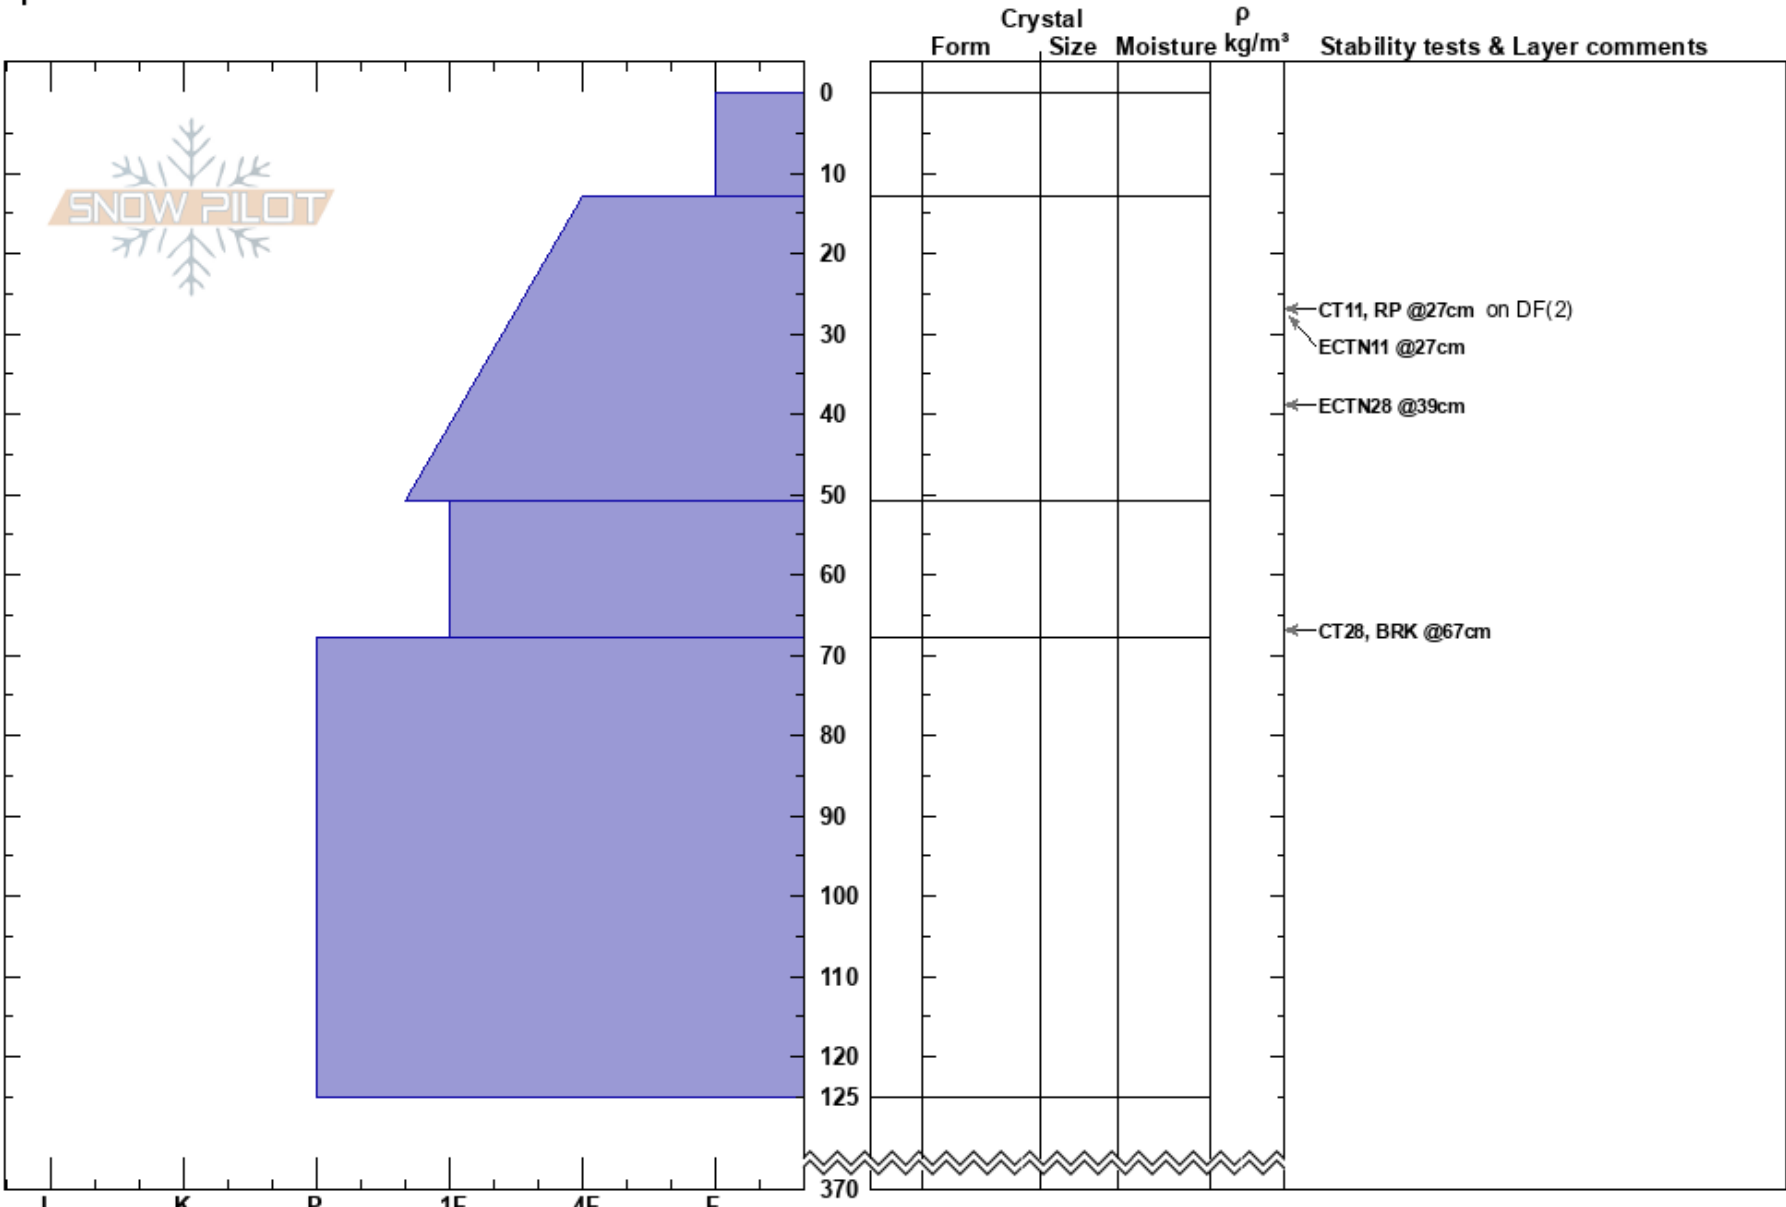

Tsuius Trees Upper
 Monashee
 BC
 Elevation: 2000 m
 Aspect: NW
 Specifics:

Megan Cramb
 09/03/2023 - 11:20
 Co-ord:
 Slope Angle: 31°
 Wind Loading:

Stability:
 Air Temperature: -6.4°C PF: 55
 Sky Cover: SCT
 Precipitation: NO
 Wind: Calm

Layer Notes:

Notes: TP, Tsuius Trees, open glade at TL, below rd near drop ;