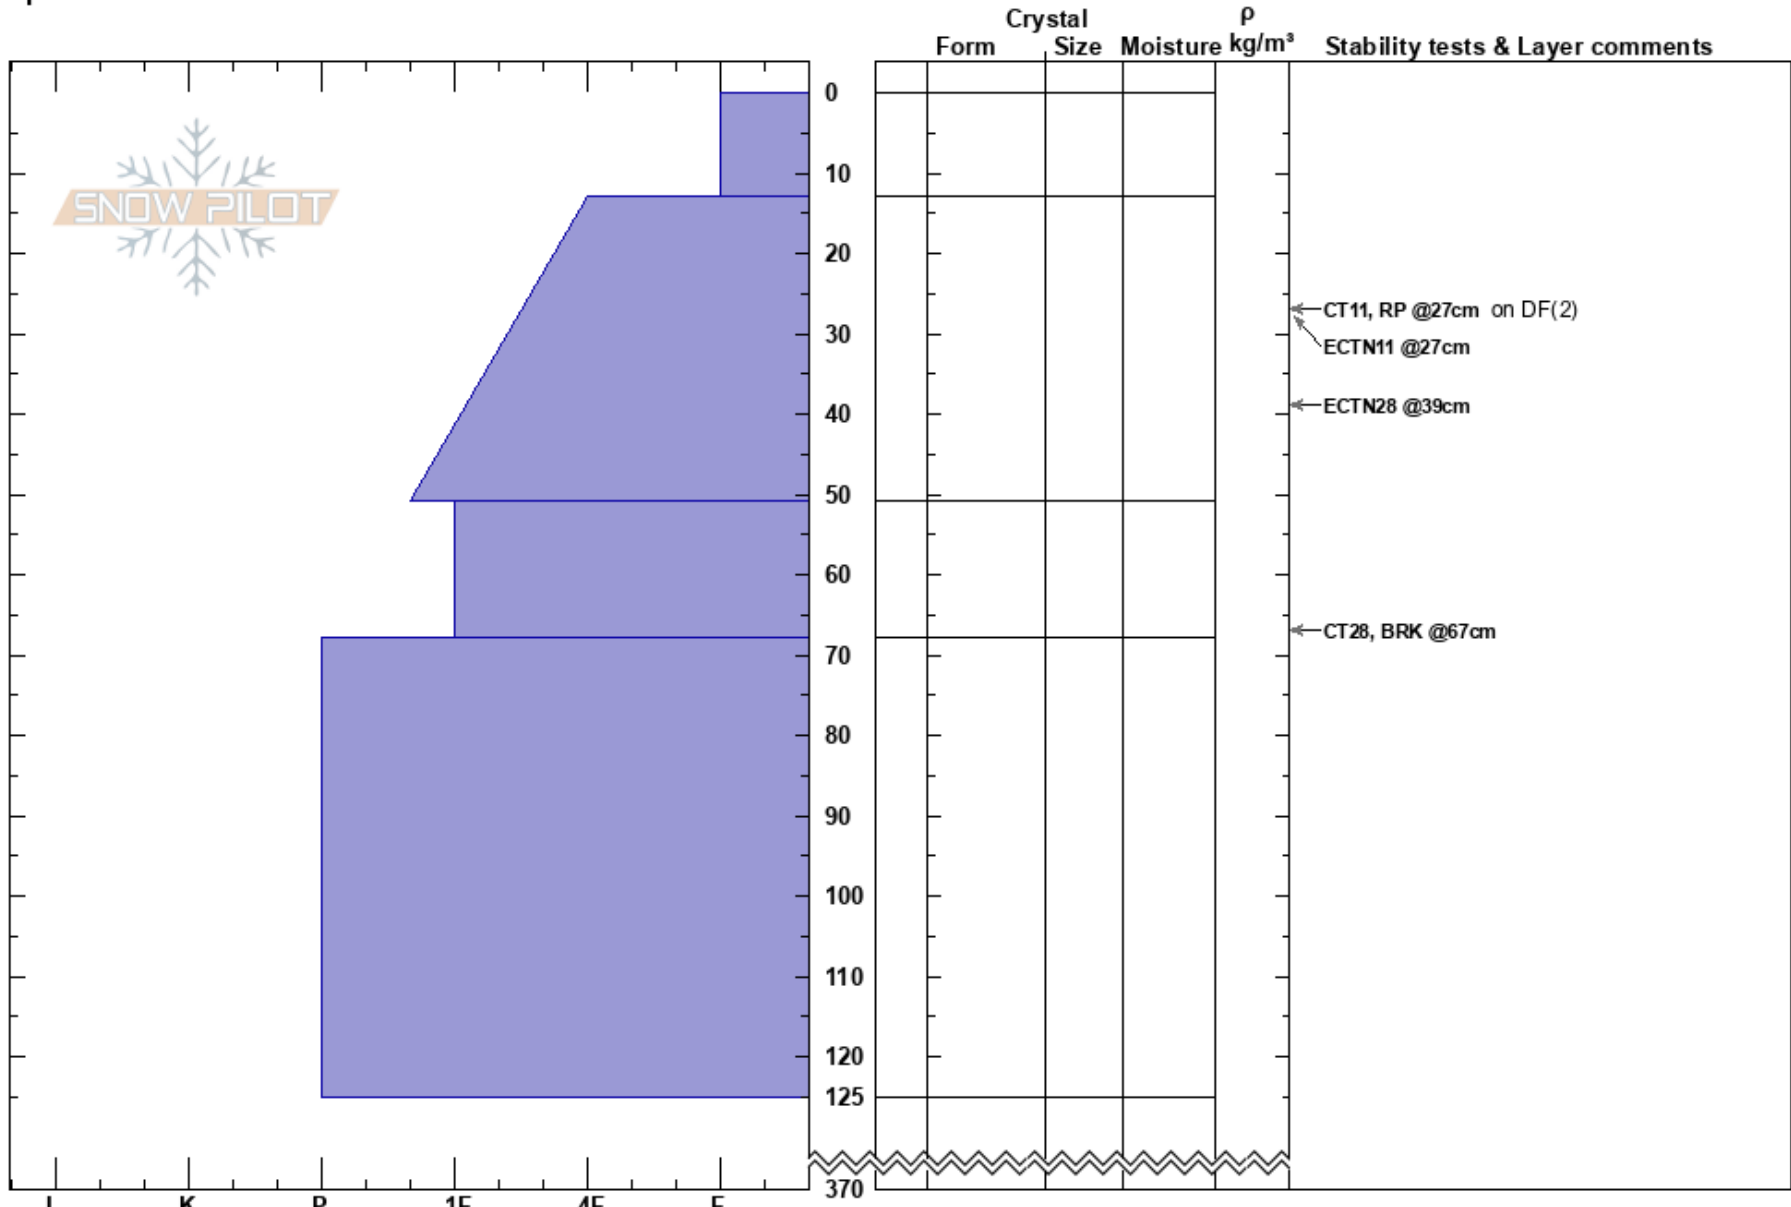

Tsuius Trees Upper
 Monashee
 BC
 Elevation: 2000 m
 Aspect: NW
 Specifics:

Megan Cramb
 09/03/2023 - 11:20
 Co-ord:
 Slope Angle: 31°
 Wind Loading:

Stability:
 Air Temperature: -6.4°C PF: 55
 Sky Cover: SCT
 Precipitation: NO
 Wind: Calm

Layer Notes:

Notes: TP, Tsuius Trees, open glade at TL, below rd near drop ;