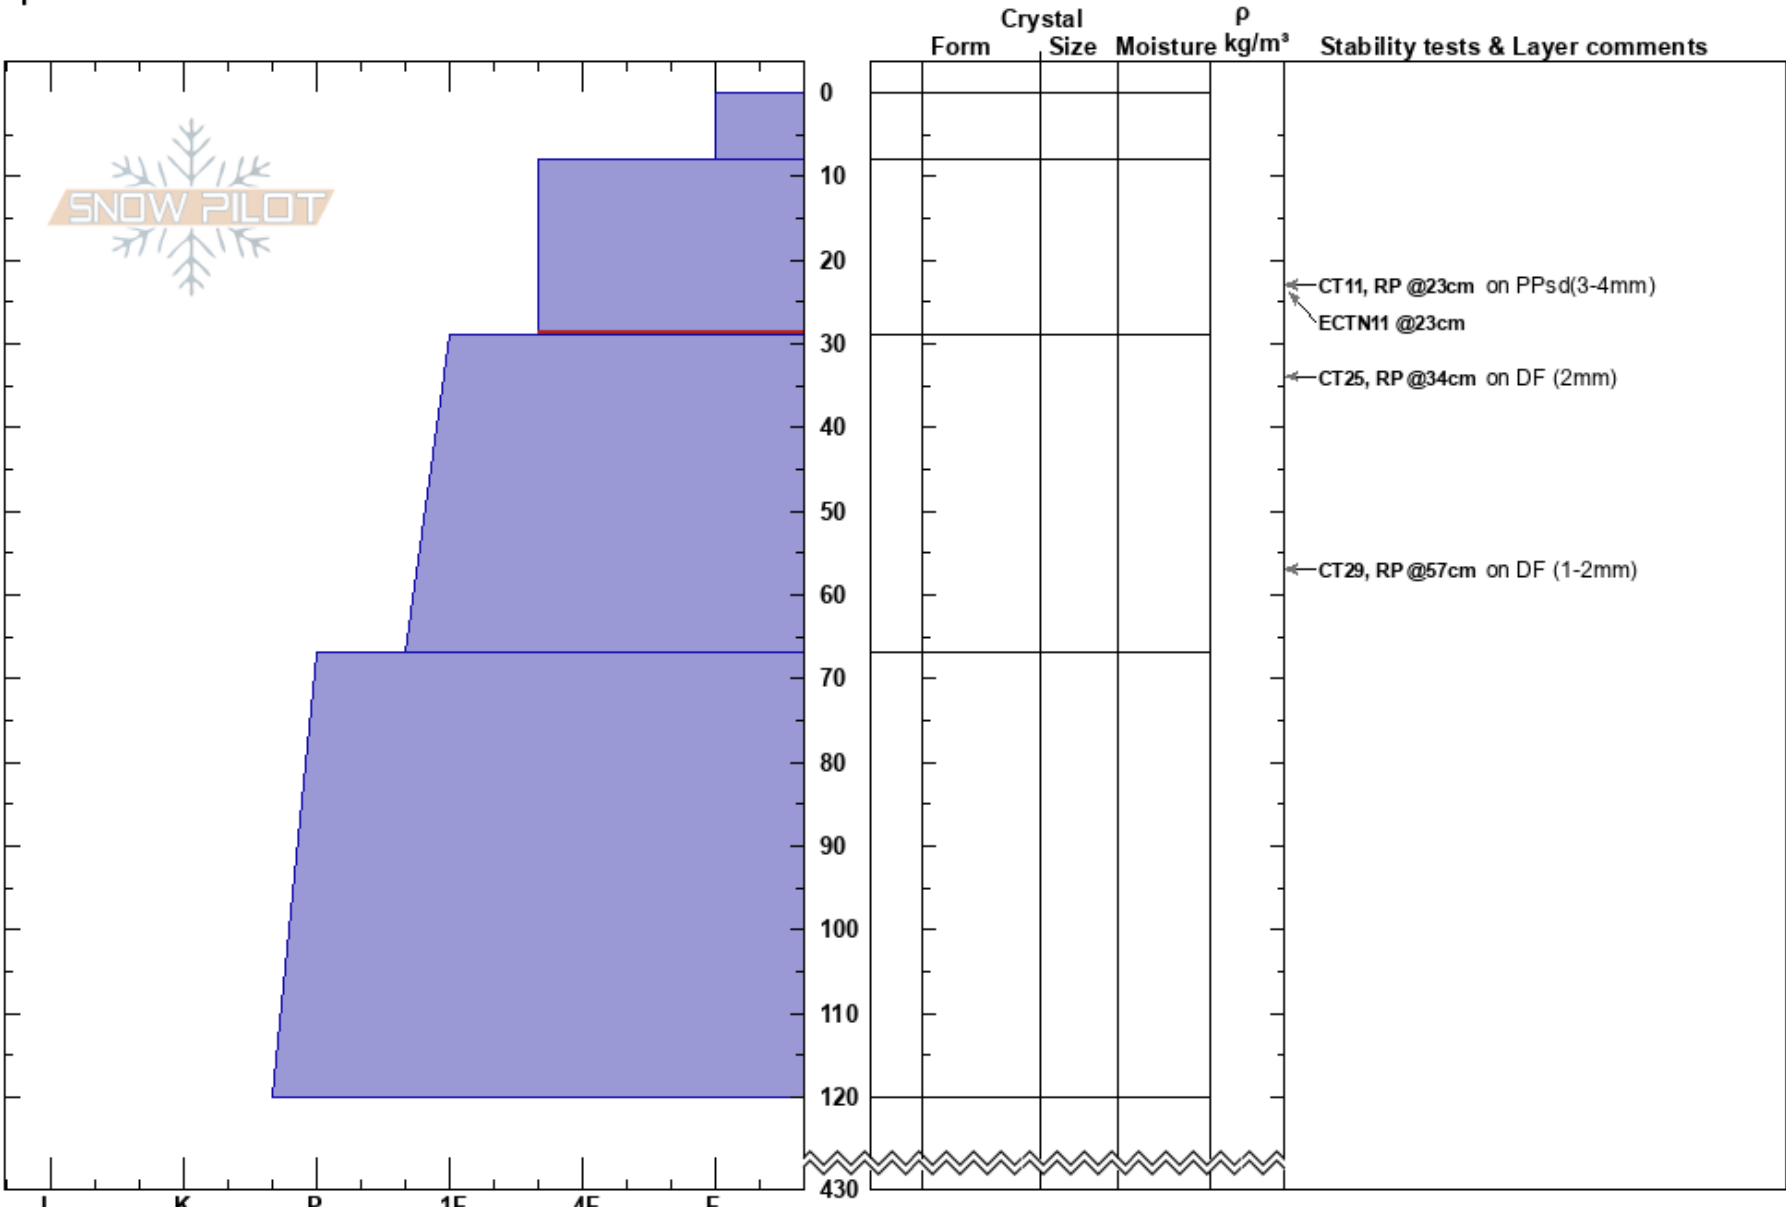

Stump Lake Pass
 Monashee
 BC
 Elevation: 1985 m
 Aspect: W
 Specifics:

Megan Cramb
 09/03/2023 - 10:45
 Co-ord: 50.71013N, -118.43581W
 Slope Angle: 22°
 Wind Loading:

Stability: **HS:430**
 Air Temperature: -8.4°C PF: 35 8-29cm: Problematic layer
 Sky Cover: SCT
 Precipitation: NO
 Wind: Calm

Notes: TP, above Stump Lake drop at trim line