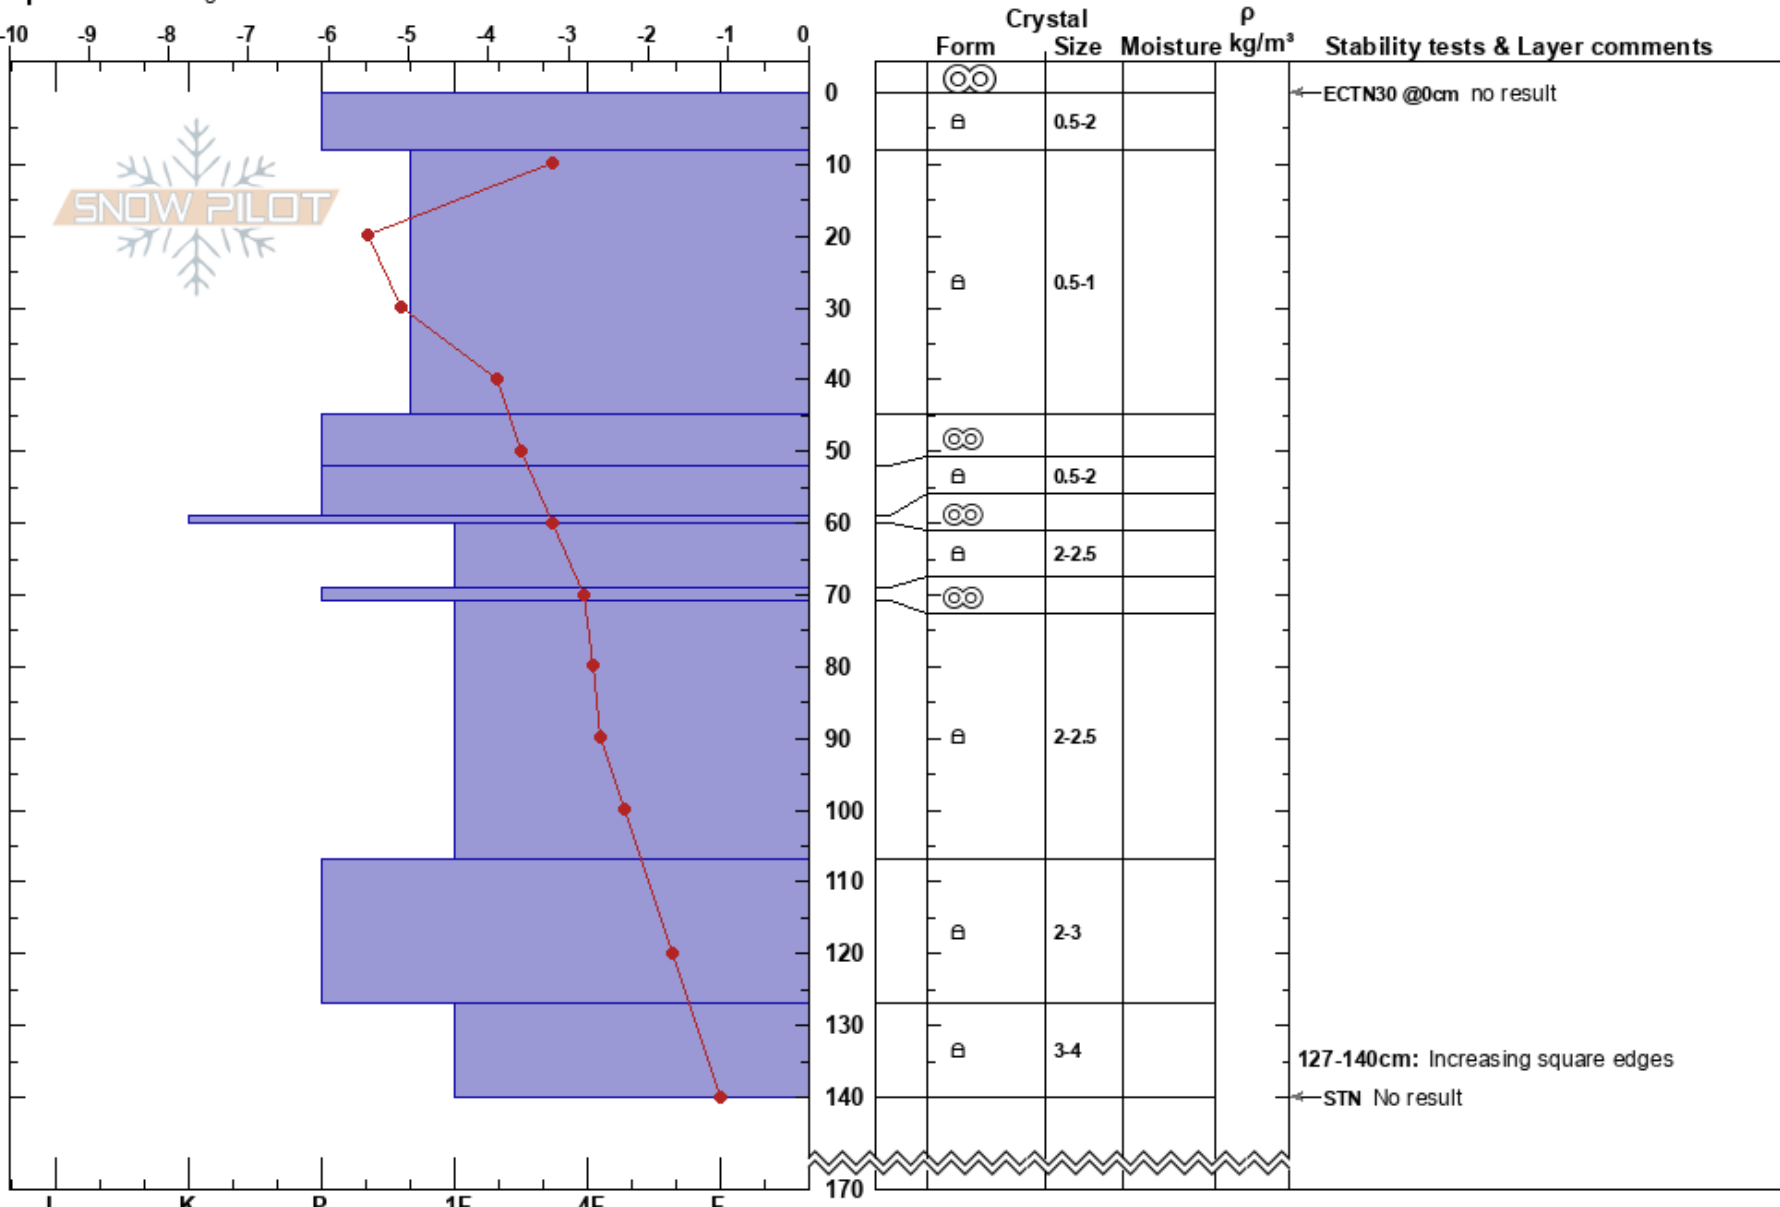

BTW Challenger/Freddie
 Cariboo
 BC
 Elevation: 2070 m
 Aspect: 106°
 Specifics: Pit dug in a Ski Area

Korina Linder
 09/03/2023 - 09:15
 Co-ord:
 Slope Angle: 25°
 Wind Loading:

Stability:
 Air Temperature: -4.3°C
 Sky Cover: SCT
 Precipitation: NO
 Wind: N Light Breeze

HS: 170
 PF: 30
 Layer Notes:
 45-52cm: Problematic layer
 127-140cm: Increasing square edges

Notes: Bird sounds are nice