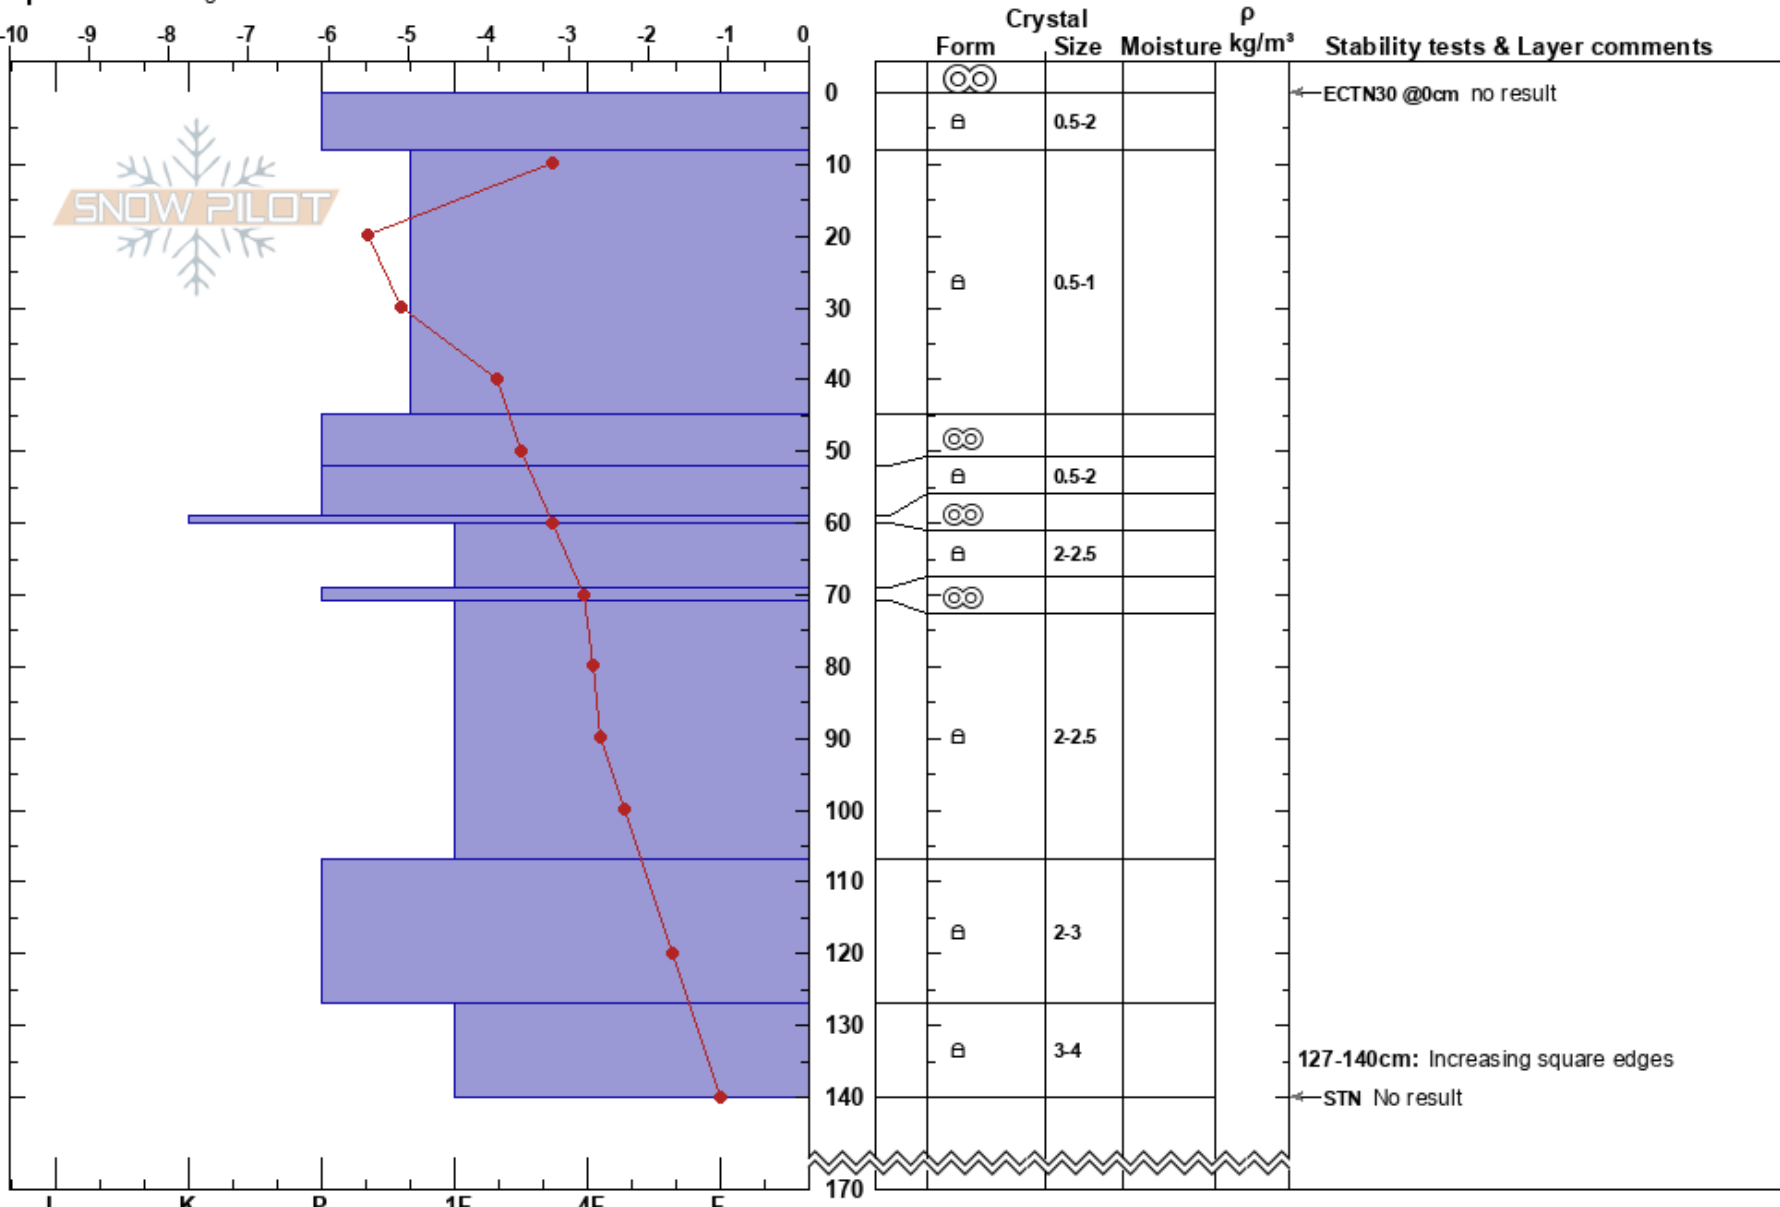

BTW Challenger/Freddie  
 Cariboo  
 BC  
 Elevation: 2070 m  
 Aspect: 106°  
 Specifics: Pit dug in a Ski Area

Korina Linder  
 09/03/2023 - 09:15  
 Co-ord:  
 Slope Angle: 25°  
 Wind Loading:

Stability:  
 Air Temperature: -4.3°C  
 Sky Cover: SCT  
 Precipitation: NO  
 Wind: N Light Breeze

HS: 170  
 PF: 30  
 Layer Notes:  
 45-52cm: Problematic layer  
 127-140cm: Increasing square edges

Notes: Bird sounds are nice