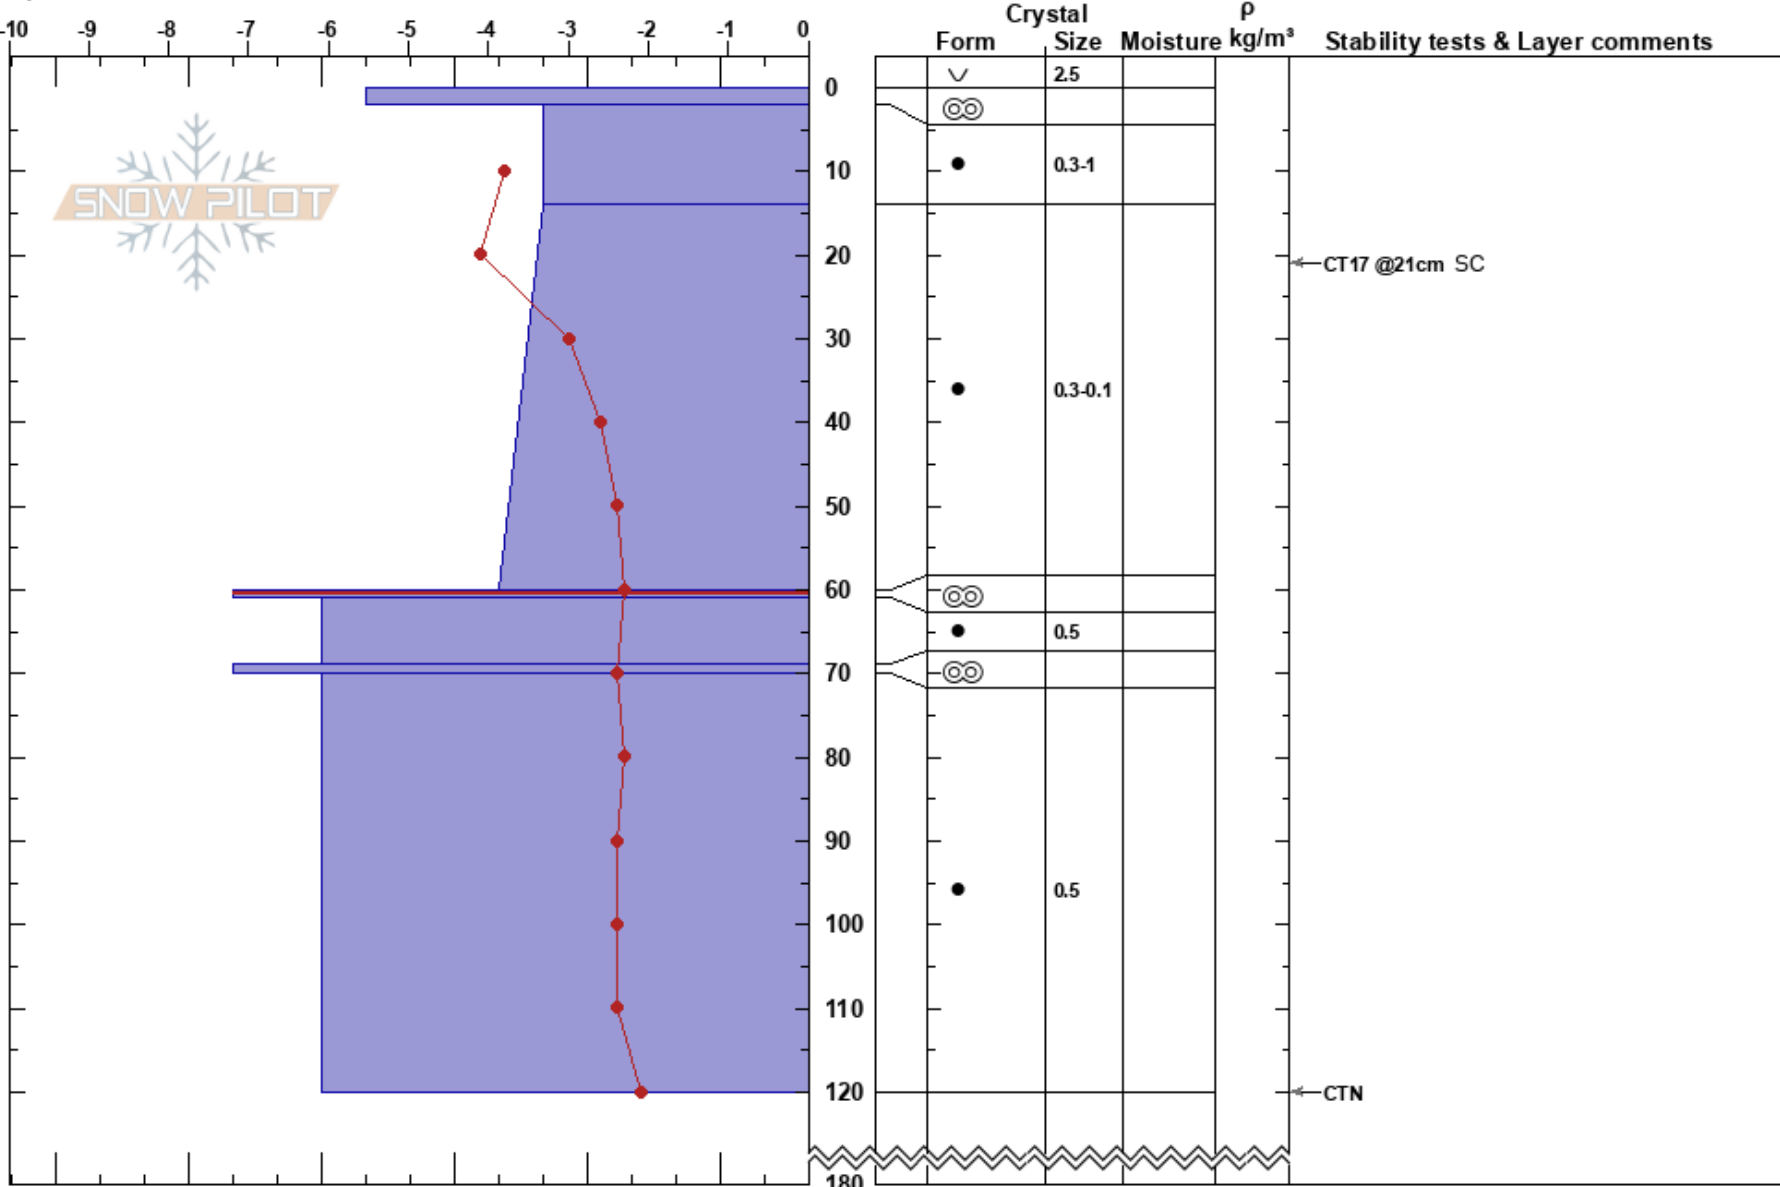

Challenger Conector
 Cariboo
 BC
 Elevation: 1710 m
 Aspect: SE

Scott Stacey
 09/03/2023 - 09:17
 Co-ord:
 Slope Angle: 25°
 Wind Loading:

Stability: **HS: 180**
 Air Temperature: -2.9°C PF: 20 60-61cm: Problematic layer
 Sky Cover: FEW
 Precipitation: NO
 Wind: Calm

Specifics: Pit dug in a Ski Area; Pit is representative of backcountry

Notes: