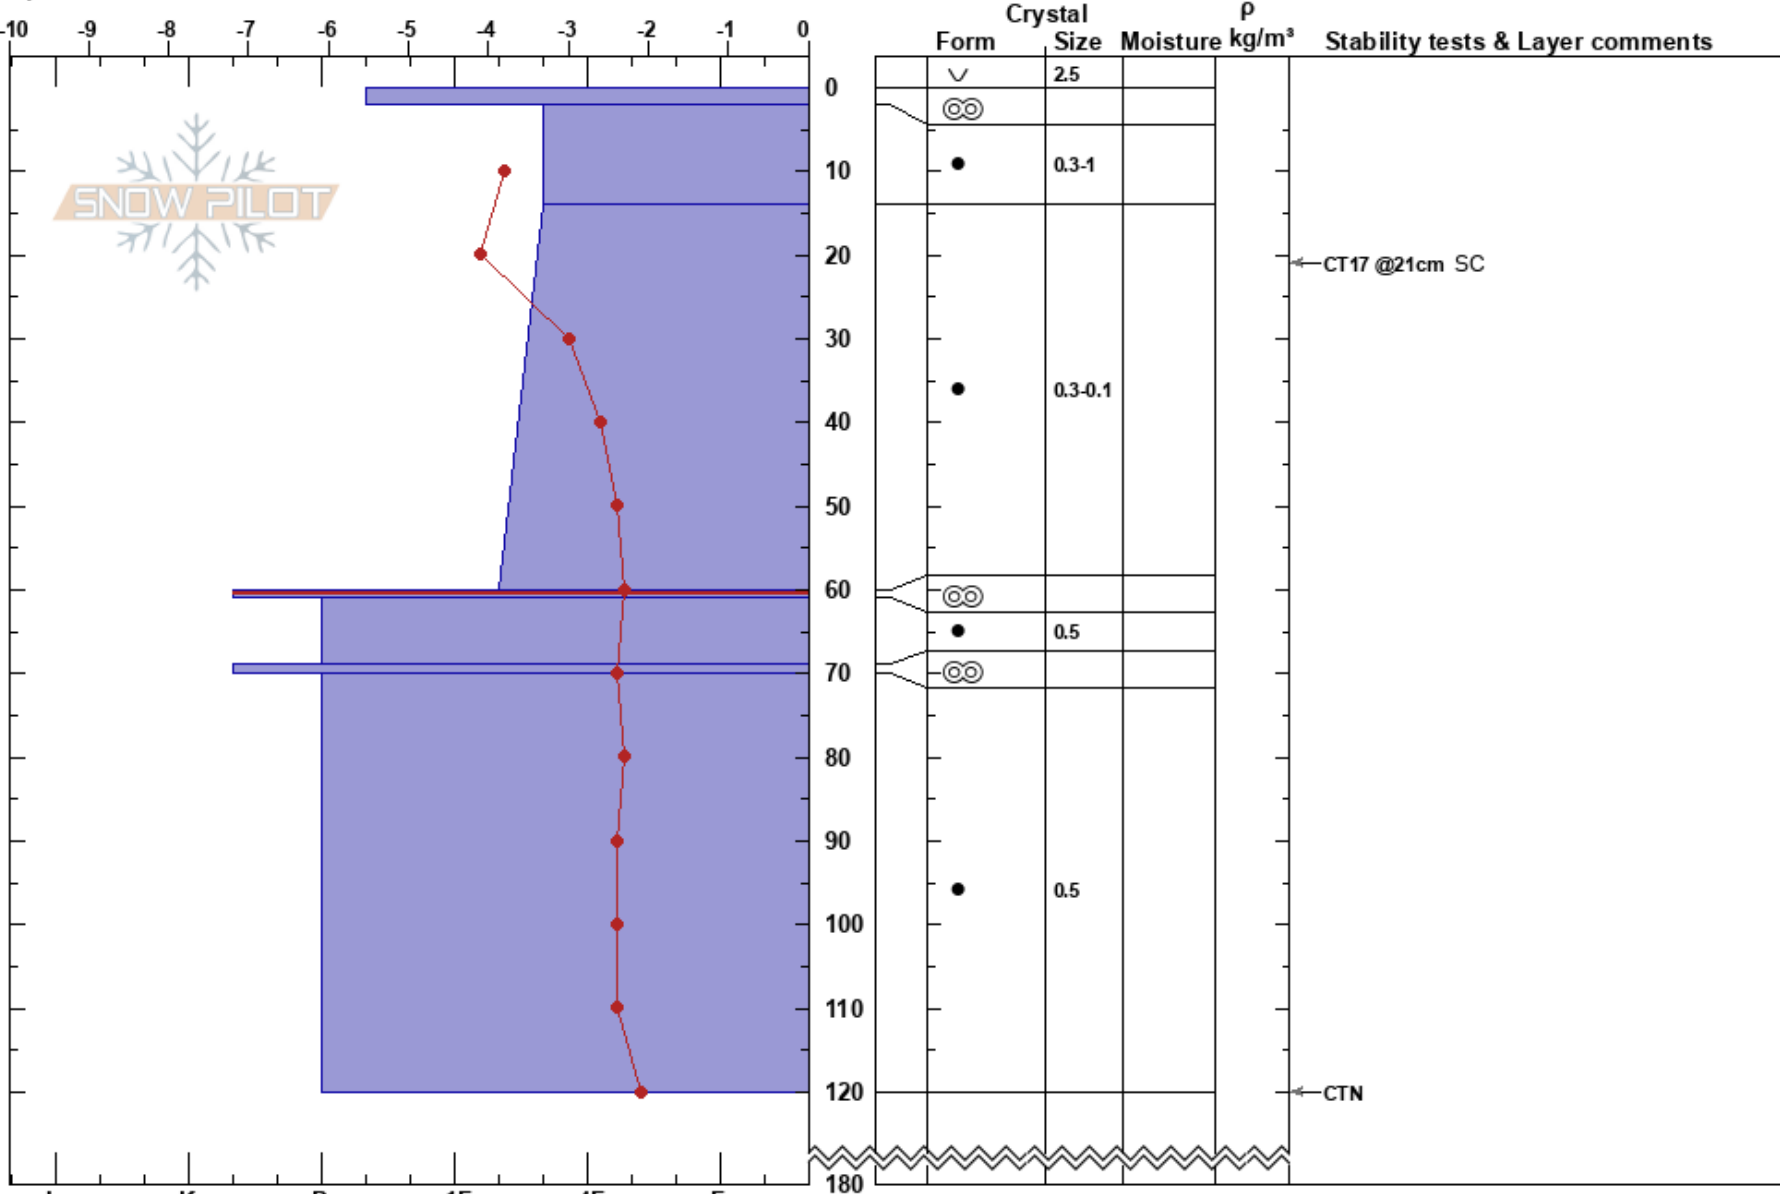

Challenger Conector
 Cariboo
 BC
 Elevation: 1710 m
 Aspect: SE

Scott Stacey
 09/03/2023 - 09:17
 Co-ord:
 Slope Angle: 25°
 Wind Loading:

Stability: **HS: 180**
 Air Temperature: -2.9°C PF: 20 60-61cm: Problematic layer
 Sky Cover: FEW
 Precipitation: NO
 Wind: Calm

Specifics: Pit dug in a Ski Area; Pit is representative of backcountry

Notes: