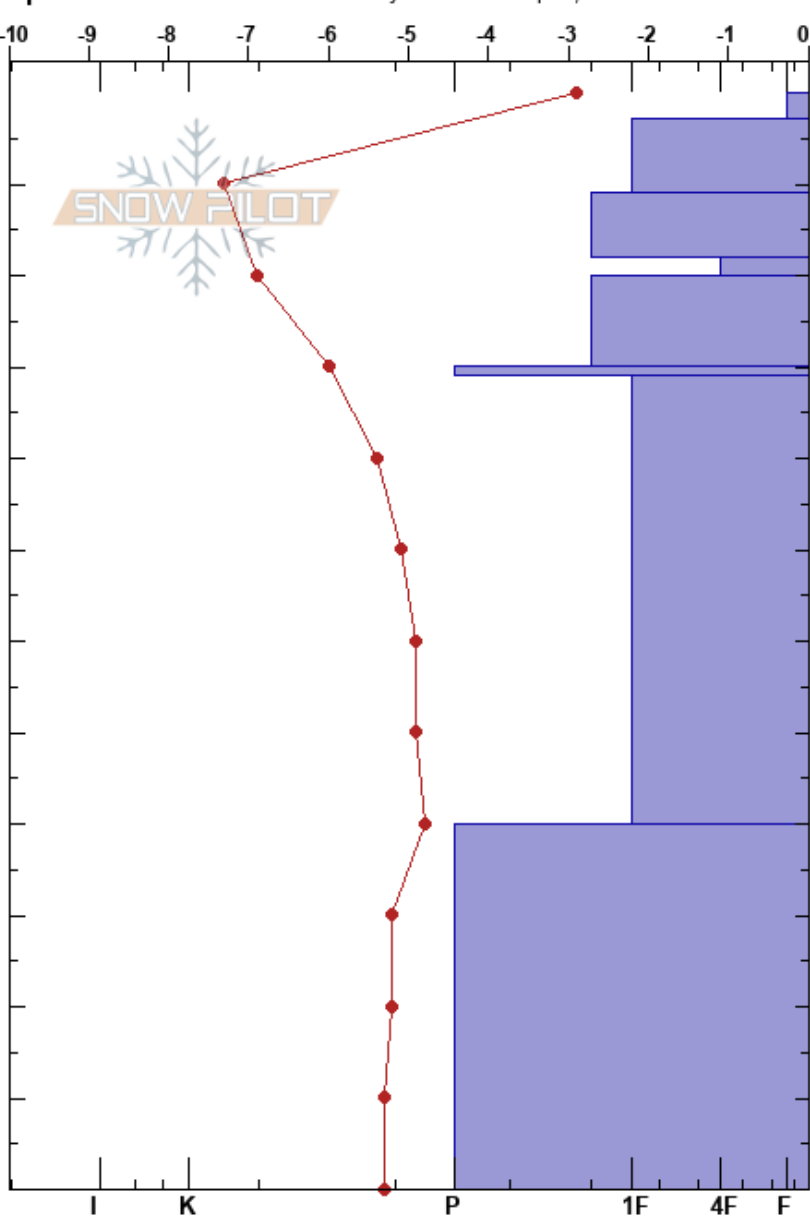

Racha Alpine
 new item
 Georgia
Elevation: 2727 m
Aspect: N
Specifics: Recent avalanche activity on similar slopes; Recent avalanche activity on different slopes

Serhii Ichenets
 08/03/2023 - 13:15
Co-ord: 379730W 4727334N
Slope Angle: 25°
Wind Loading:

Stability:
Air Temperature: -4.2°C
Sky Cover: FEW
Precipitation: NO
Wind: S Light Breeze

PF: 23
PS: 8
Layer Notes: 18-20cm: Problematic layer

Form	Crystal Size	Moisture	ρ kg/m ³	Stability tests & Layer comments
*				
+ (/)	1	D		
/	0.5-1	D		
/	0.5	D		← CT12, RP @11cm
⊗	2-3	D		
/ (.)	0.3	D		
/ (.)	0.1-0.3	D		← CT17, RP @30cm ← ECTP24 @30cm
/ (.)	0.5	D		
.	0.5	D		

Notes: investigation after a huge snowstorm with wind