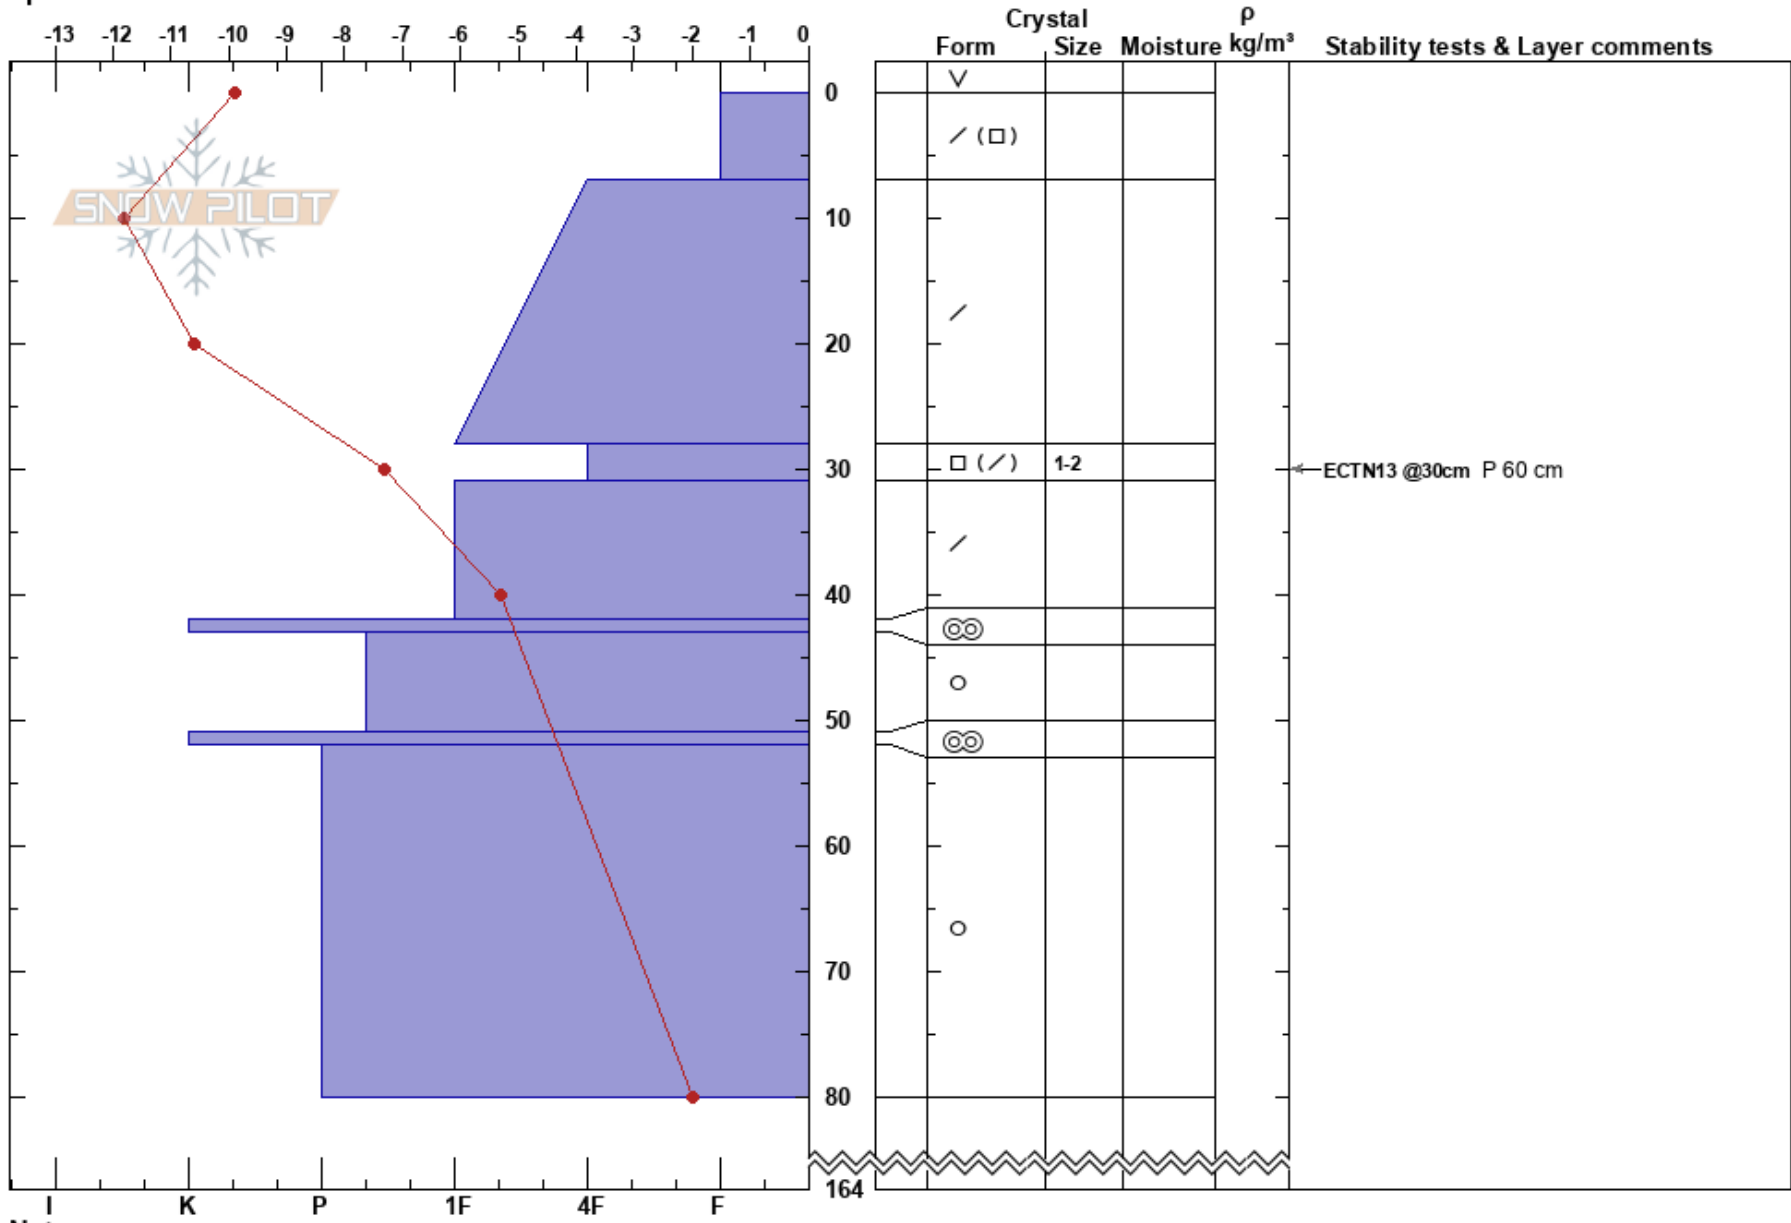

Gemken TL
 Västra Vindelfjällen
 Sweden
 Elevation: 713 m
 Aspect: 90°
 Specifics:

Anton Grindgärds
 09/03/2023 - 12:45
 Co-ord:
 Slope Angle: 25°
 Wind Loading:

Stability:
 Air Temperature: -10.1°C
 Sky Cover: FEW
 Precipitation: NO
 Wind: W Light Breeze

HS: 164
 Layer Notes:
 28-31cm: Problematic layer

Notes: