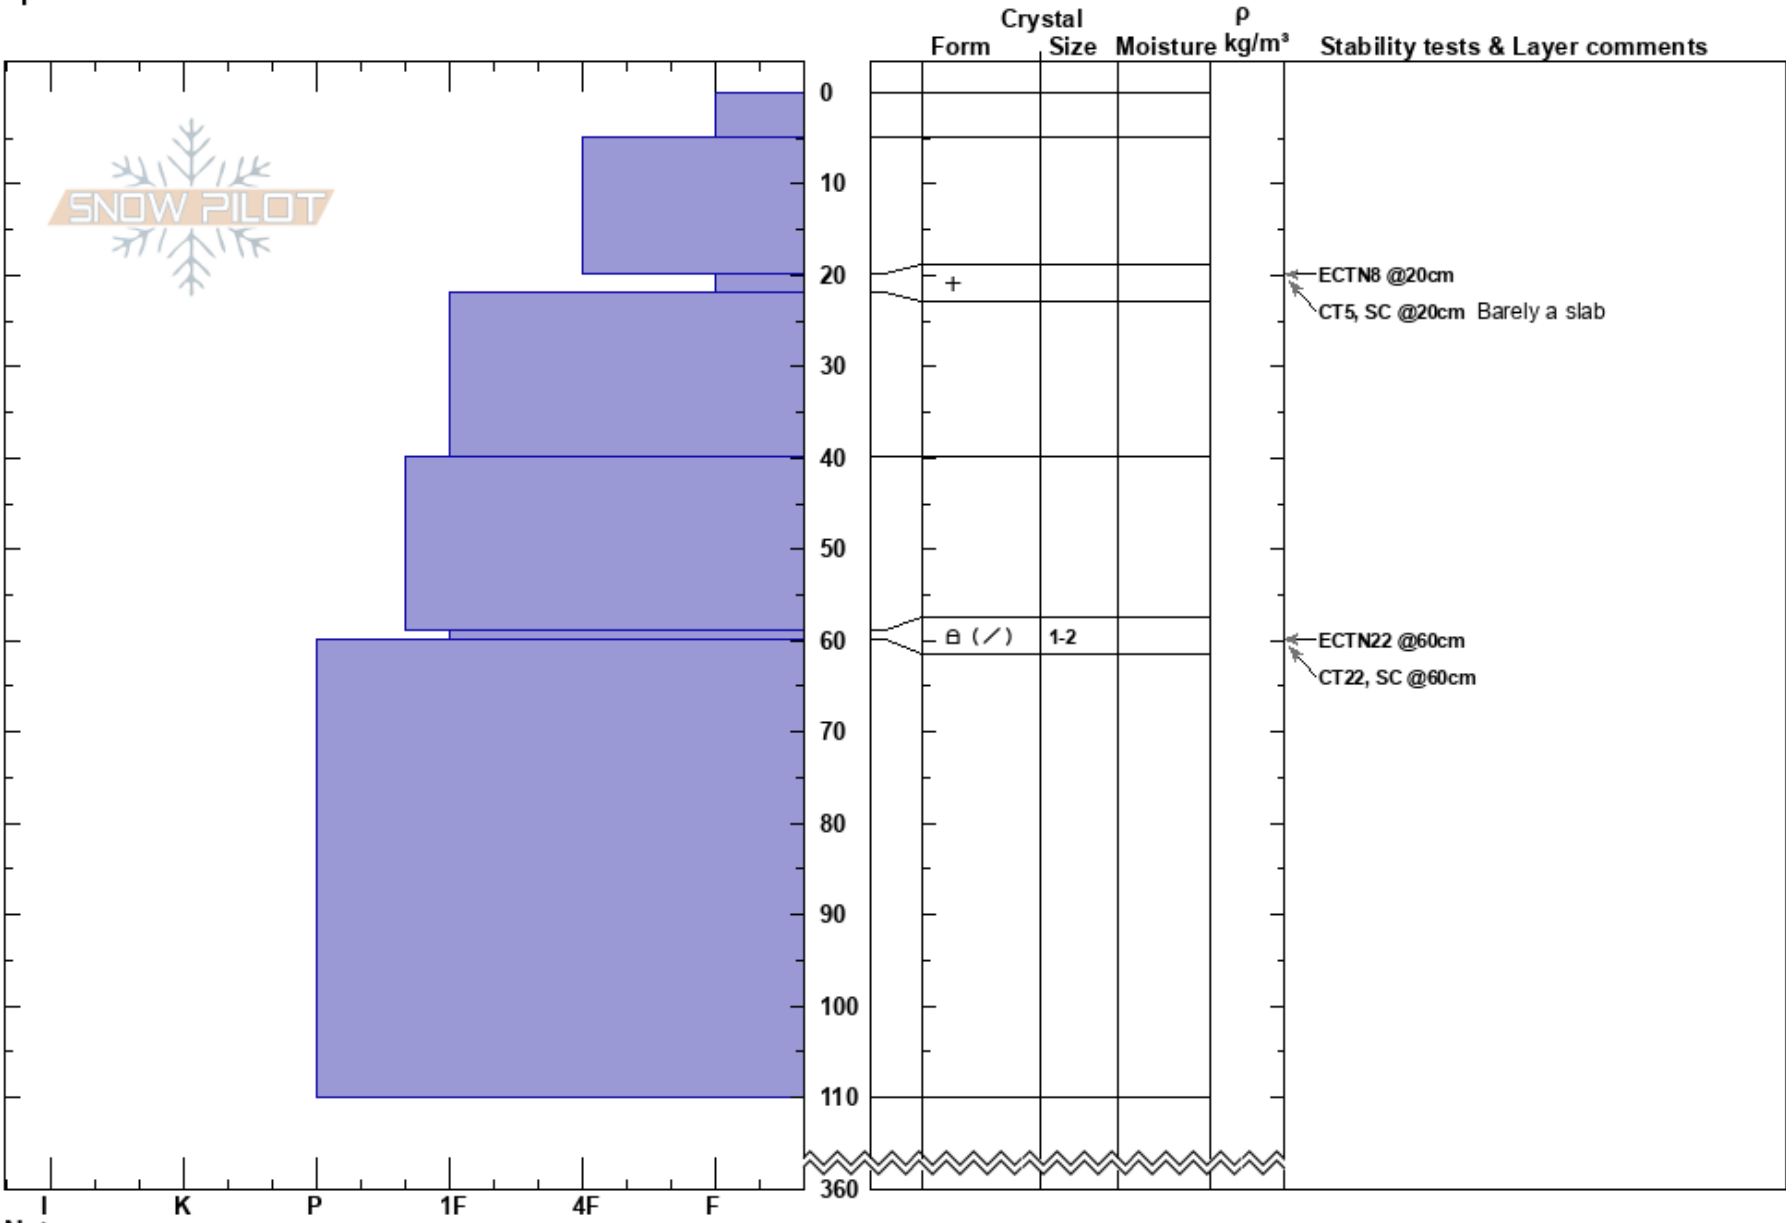

Bro love
 monashee
 CA
 Elevation: 2135 m
 Aspect: SW
 Specifics:

Seb Grondin
 03/04/2023 - 1:00pm
 Co-ord:
 Slope Angle: 30°
 Wind Loading:

Stability:
 Air Temperature: -6°C
 Sky Cover: OVC
 Precipitation: NO
 Wind: E Light Breeze

HS:360
 PF: 45 59-60cm: Problematic layer

Layer Notes:

Notes: