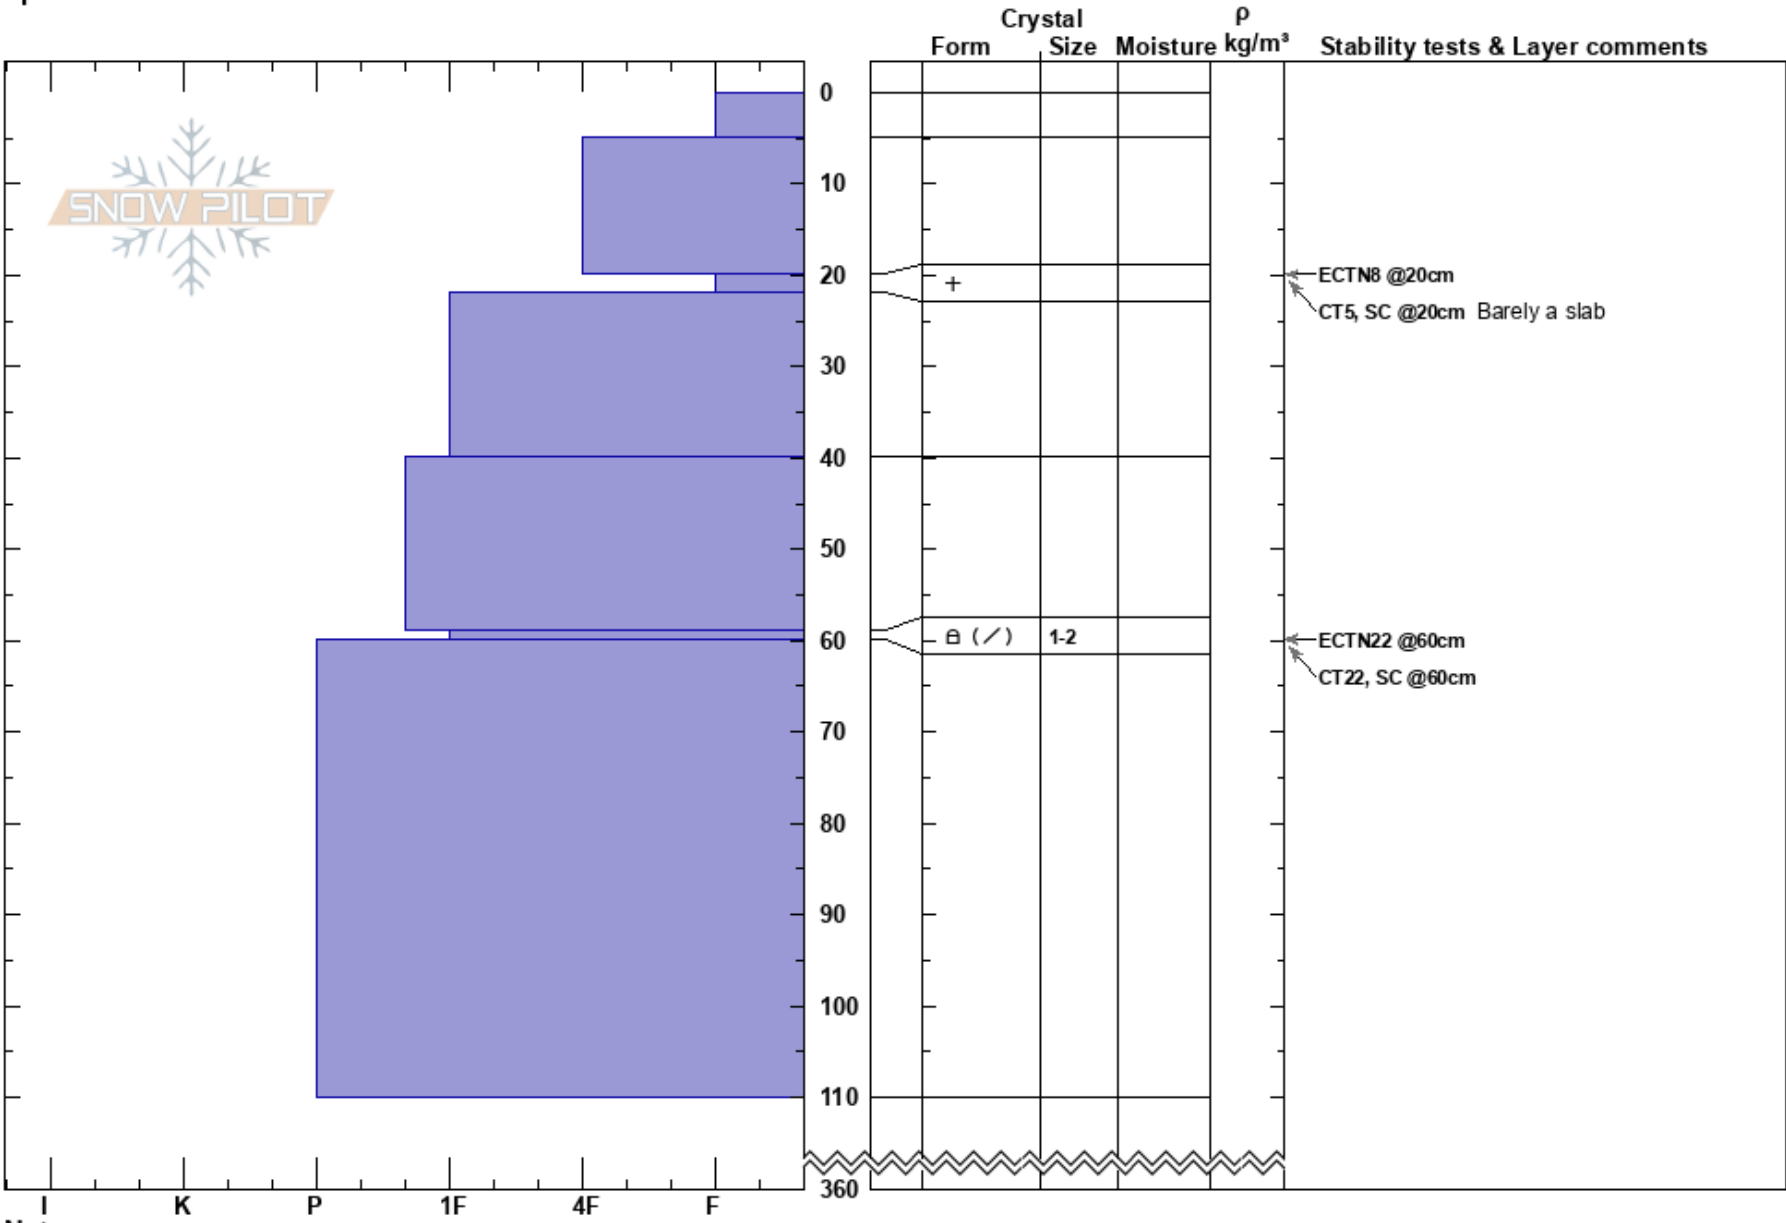

Bro love  
 monashee  
 CA  
 Elevation: 2135 m  
 Aspect: SW  
 Specifics:

Seb Grondin  
 03/04/2023 - 1:00pm  
 Co-ord:  
 Slope Angle: 30°  
 Wind Loading:

Stability:  
 Air Temperature: -6°C  
 Sky Cover: OVC  
 Precipitation: NO  
 Wind: E Light Breeze

HS:360  
 PF: 45 59-60cm: Problematic layer

Layer Notes:

Notes: