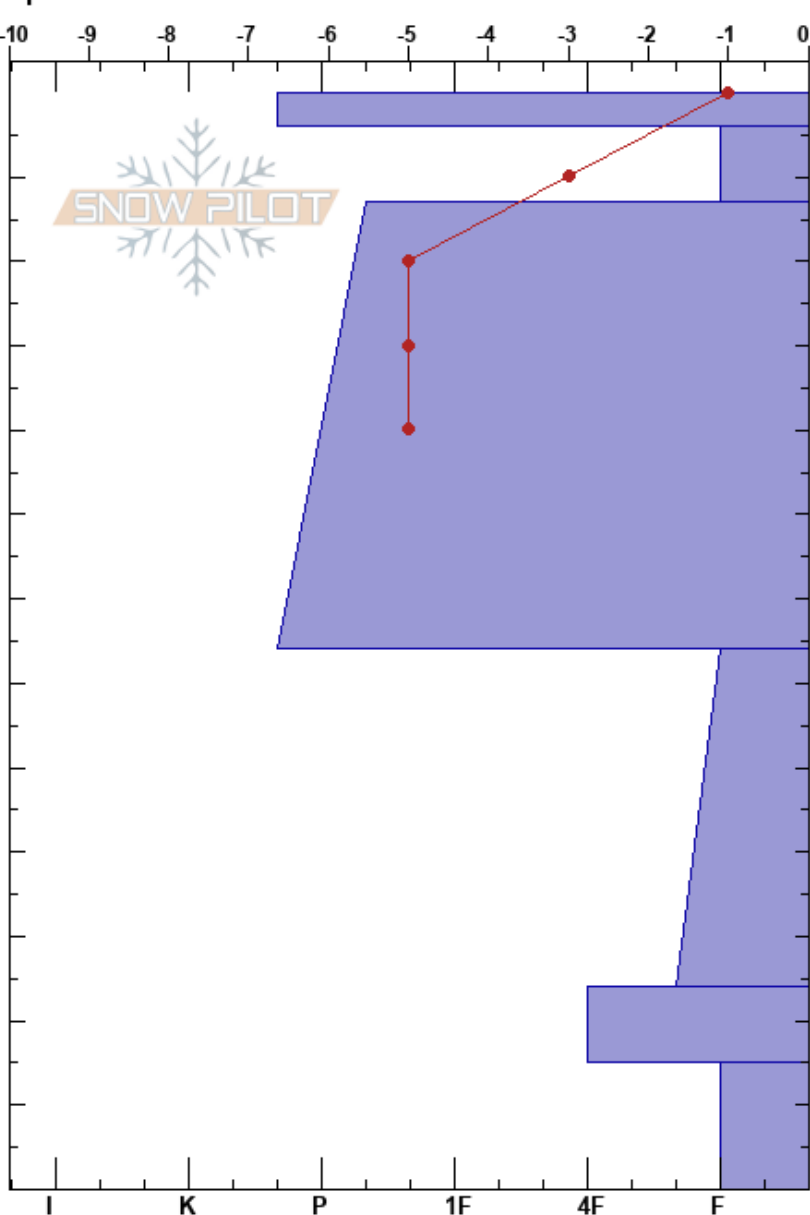

Williams Lake  
Sangre de Cristo Range  
NM

Steven Smitka  
03/08/2023 - 11:45am  
Co-ord: 36.55719N, -105.42885W  
Slope Angle: 14°  
Wind Loading: previous

Stability: **HS: 130**  
Air Temperature: 3°C  
Sky Cover: FEW  
Precipitation: NO  
Wind: NW Moderate

**Layer Notes:**  
PF: 5 115-130cm: Problematic layer  
PS: 3

Elevation: 11028 ft  
Aspect: 210°  
Specifics:

Form	Crystal		Moisture	$\rho$ kg/m <sup>3</sup>	Stability tests & Layer comments
	Size				
/	1.5				
⊙					
/	1				
•	0.5-1				
□	1-1.5				
□ (^)	1 (2)				
^	3-5				

← PST50/100 (End) @115cm  
← CT23, SC @115cm  
← ECTX

Notes: