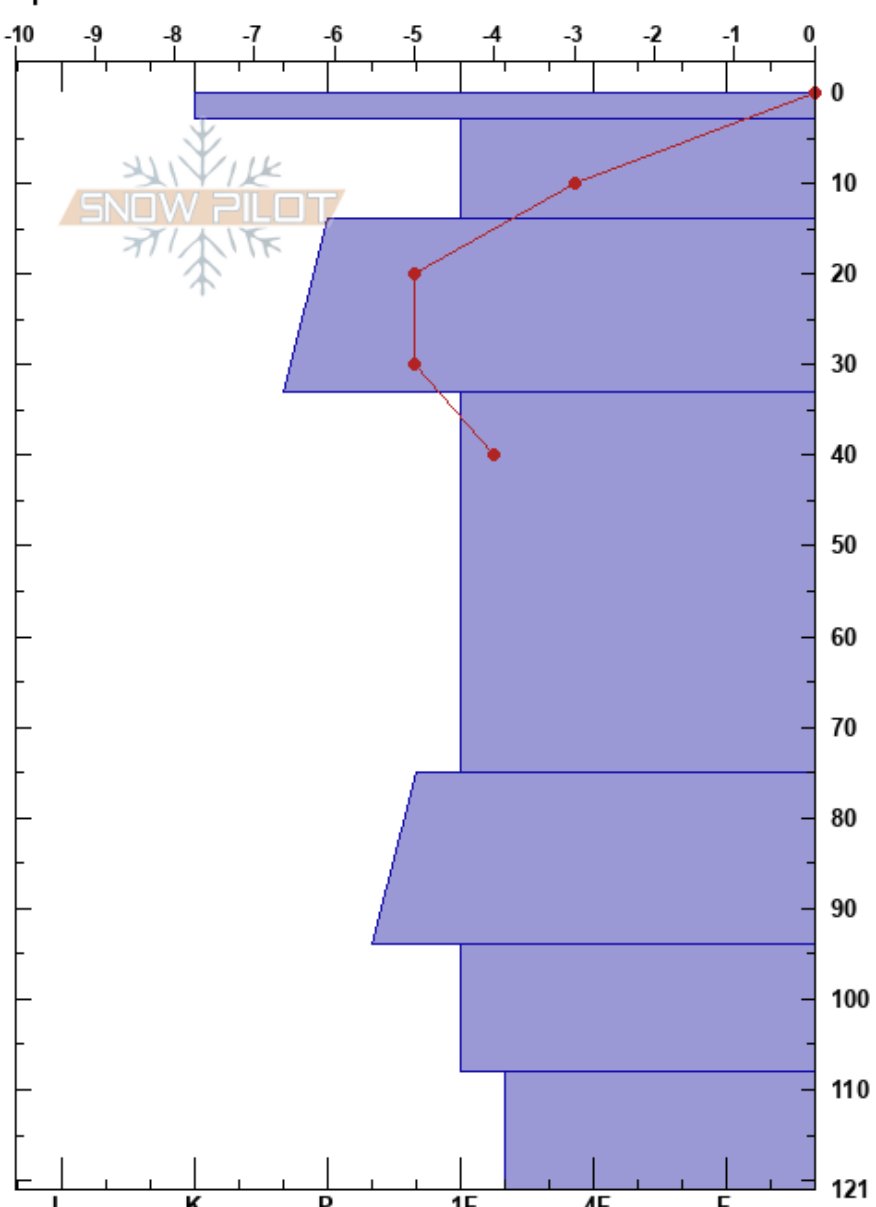

Williams Lake, Taos
 Sangre de Cristo Range
 NM
 Elevation: 11060 ft
 Aspect: S
 Specifics:

Jack Detwiler
 03/08/2023 - 11:45am
 Co-ord: 36.55720N, -105.42881W
 Slope Angle: 18°
 Wind Loading: previous

Stability:
 Air Temperature: 3°C
 Sky Cover: SCT
 Precipitation: NO
 Wind: NW Moderate

HS: 121
 PF: 5
 PS: 3
 94-108cm: Problematic layer

Height (cm)	Crystal		Moisture	ρ kg/m ³	Stability tests & Layer comments
	Form	Size			
0					
0-10	⊙				
10-20	/	0.5			
20-30	•	0.5-1			
30-40					
40-50					
50-60	□	1.5-2			
60-70					
70-80					
80-90	□	2			
90-100					
100-110	^	2.5			← ECTP22 @100cm ← CT13, Q1 @101cm
110-121	^	2-2.5			← PST55/100 (End) @108cm