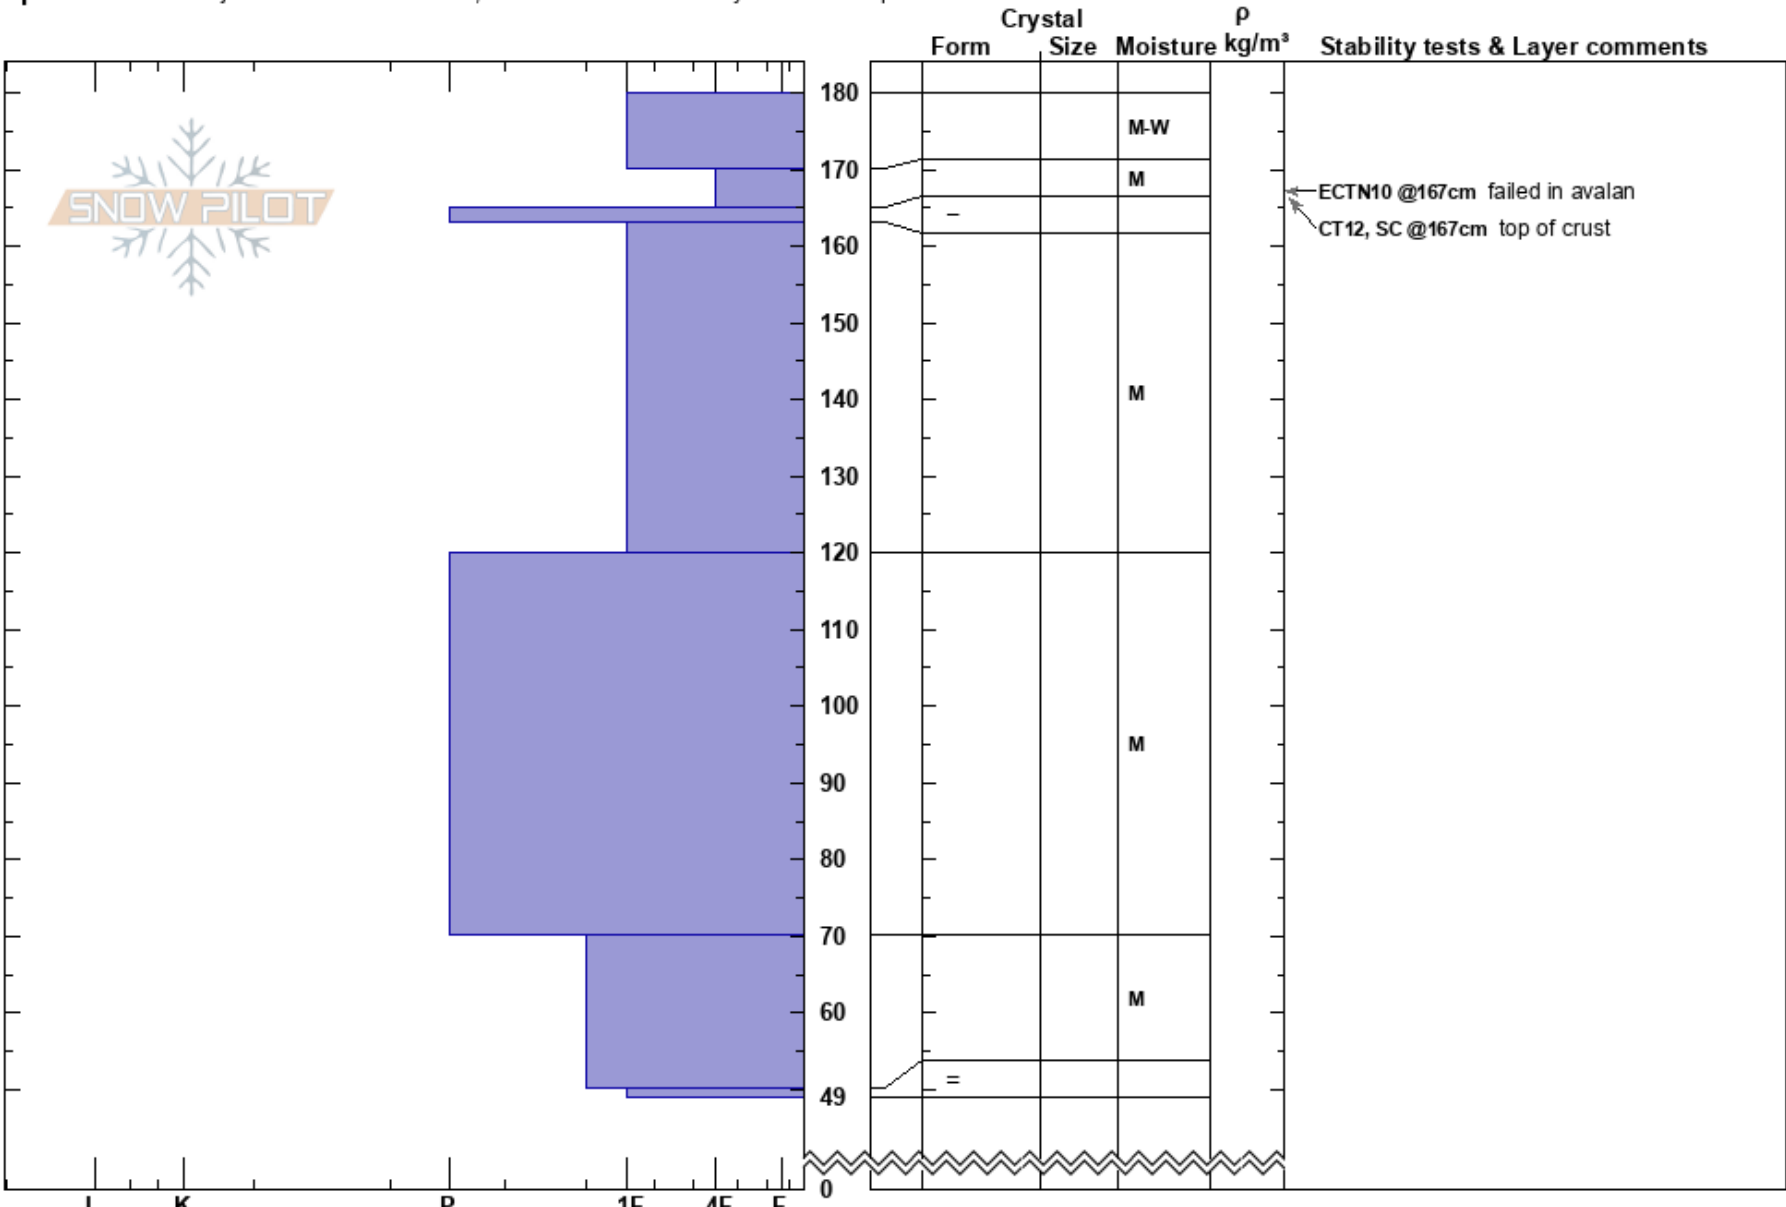

Lower Marmot
 Talkeetna Mountains
 AK
 Elevation: 3500 ft
 Aspect: S
 Specifics: Pit is adjacent to avalanche: flank; Recent avalanche activity on similar slopes

Allie Barker
 03/08/2023 - 12:00pm
 Co-ord: 61.77080N, -149.25675W
 Slope Angle: 38°
 Wind Loading:

Stability:
 Air Temperature: 6°C
 Sky Cover: CLR
 Precipitation: NO
 Wind: Calm
 HS: 180
 PF: 30
 PS: 10
 165-163cm: Problematic layer

Notes: Crown profile adjacent to small slab avalanche that likely occurred Monday 3/6. Entire 180cm was moist to the ground. We could not dig through a stout crust, likely the Dec 5 rain crust.