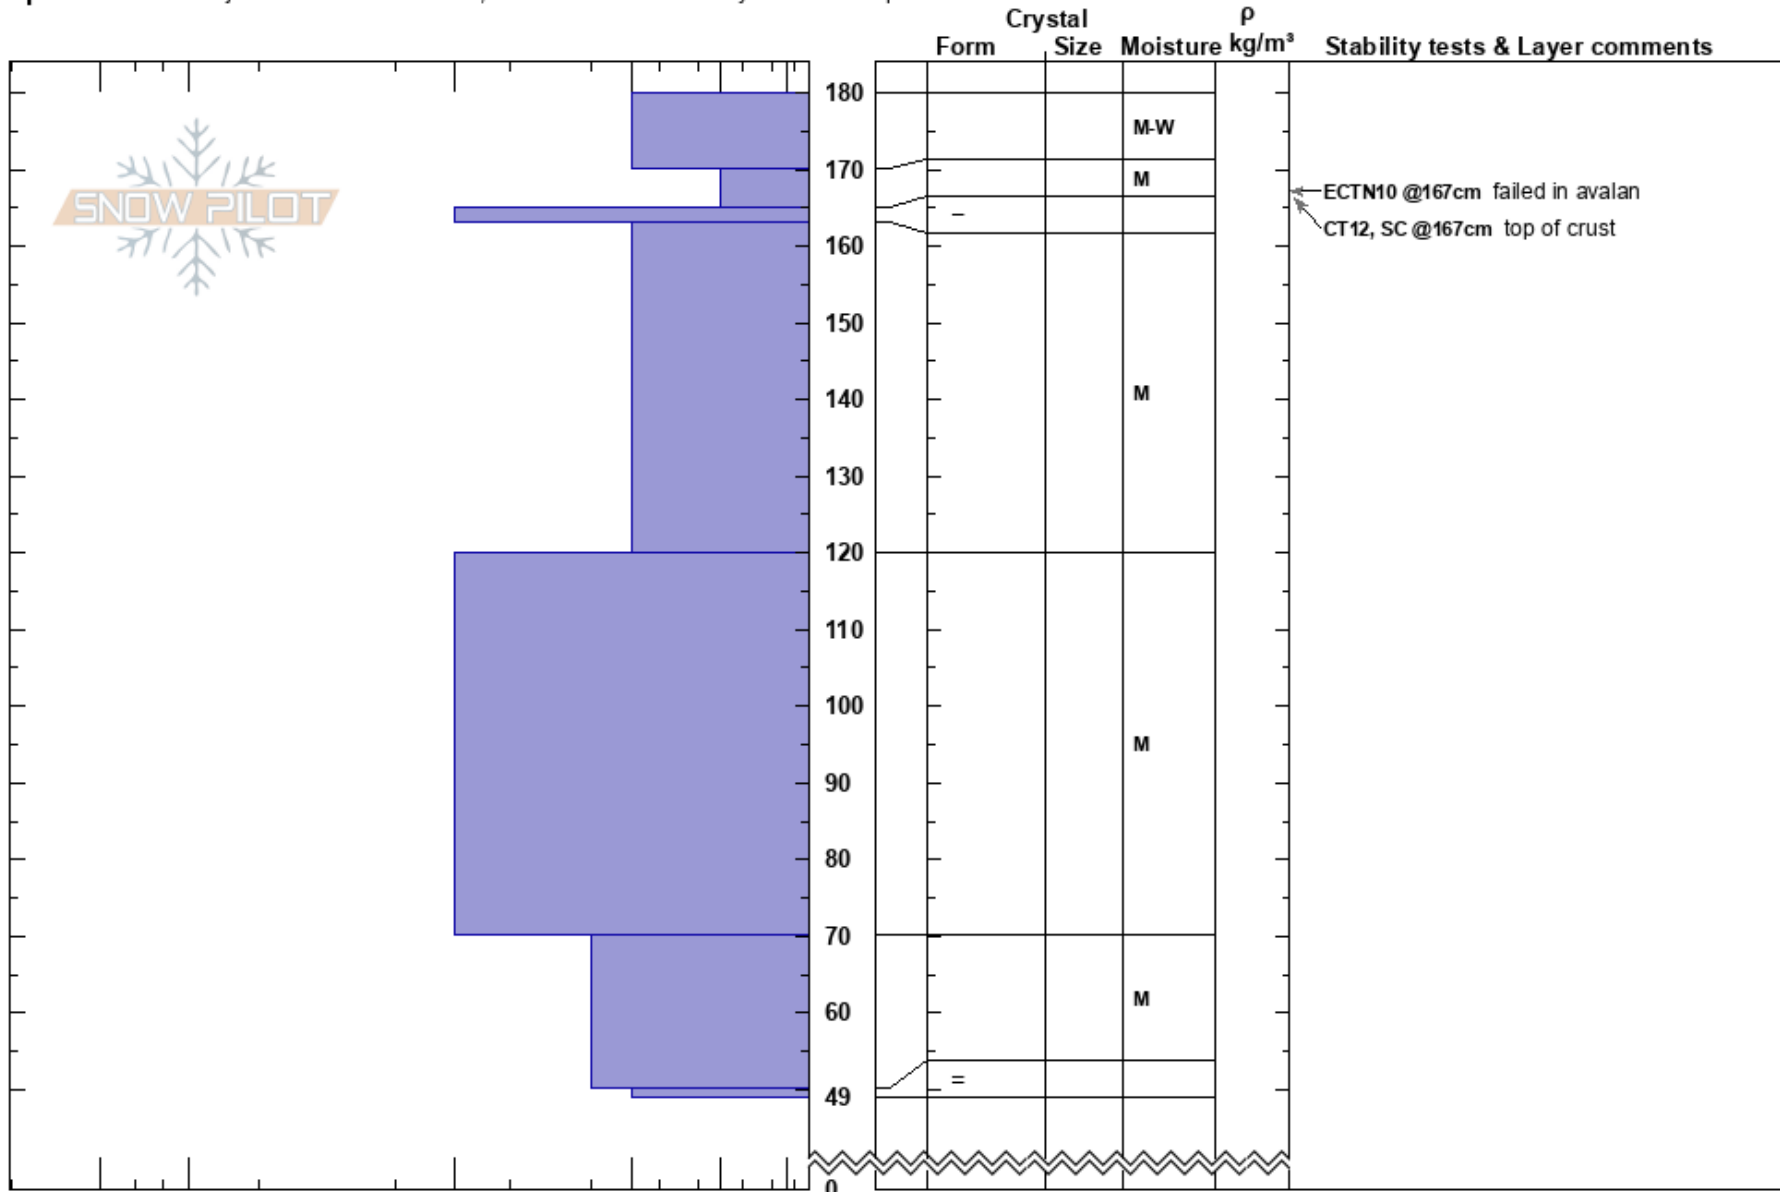

Lower Marmot
 Talkeetna Mountains
 AK
 Elevation: 3500 ft
 Aspect: S

Allie Barker
 03/08/2023 - 12:00pm
 Co-ord: 61.77080N, -149.25675W
 Slope Angle: 38°
 Wind Loading:

Stability:
 Air Temperature: 6°C
 Sky Cover: CLR
 Precipitation: NO
 Wind: Calm

HS: 180
 PF: 30
 PS: 10
 165-163cm: Problematic layer

Specifics: Pit is adjacent to avalanche: flank; Recent avalanche activity on similar slopes

Notes: Crown profile adjacent to small slab avalanche that likely occurred Monday 3/6. Entire 180cm was moist to the ground. We could not dig through a stout crust, likely the Dec 5 rain crust.