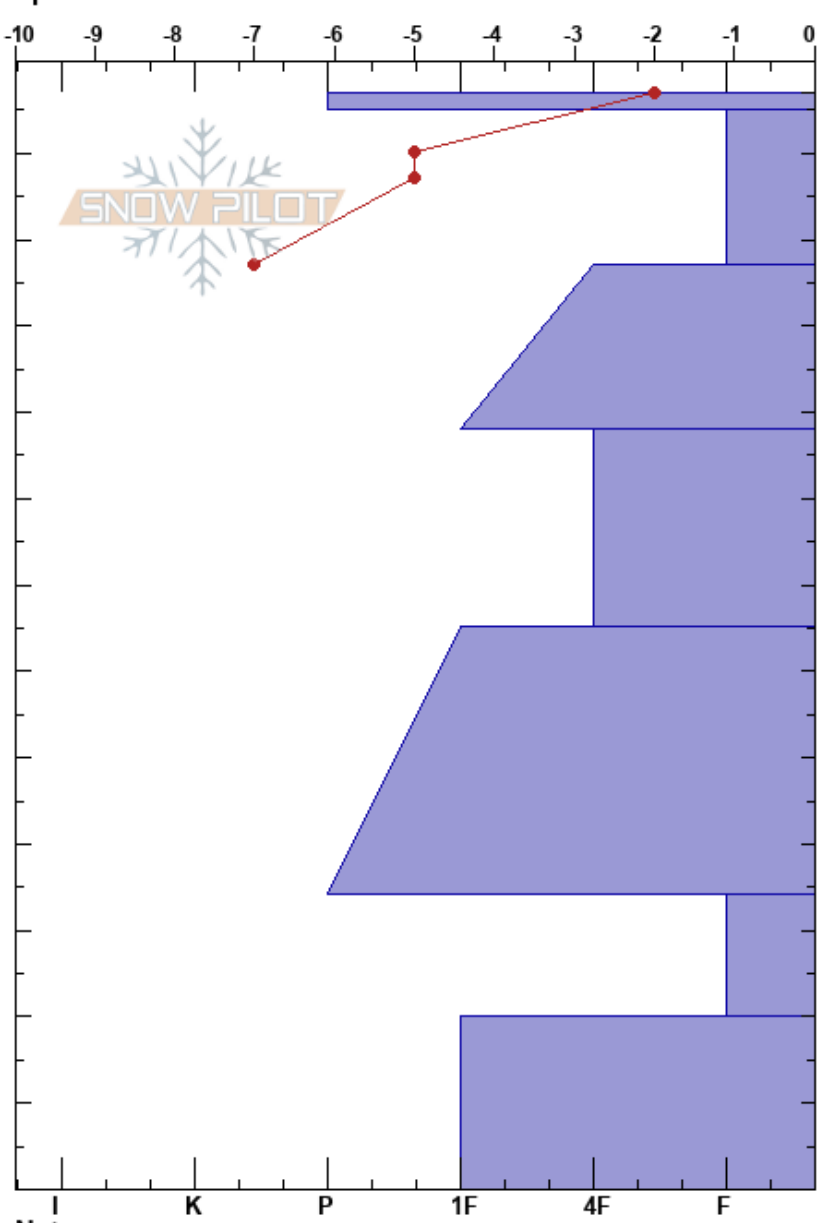

Stairway to Heaven
 Silverton
 CO
 Elevation: 9976 ft
 Aspect: NW
 Specifics:

Austin Blum
 03/08/2023 - 1:07pm
 Co-ord: 13S 274697W 4196054N
 Slope Angle: 25°
 Wind Loading: no

Stability:
 Air Temperature: 5°C
 Sky Cover: OVC
 Precipitation: NO
 Wind: NE Calm

HS: 127
 PF: 20 20-0cm: Problematic layer
 PS: 10

Height (cm)	Crystal		Moisture	ρ kg/m ³	Stability tests & Layer comments
	Form	Size			
127	□	1			
120	■				
110	/	0.5-1			
100	/	0.3-0.5			
80	□ (●)	1-3			
50	●	1-2			
30	□	3			
20					← PST44/127 (End) @20cm
10	□	3			← CT17, SC @7cm SC within layer
0					← ECTX

Notes: L gusts
 Made two errors in temp profile. (1) Did not measure temp to 40cms (2) Took measurements at 127cm (HS), 120, 117, and 107cm (instead of 127, 120, 110, 100 etc)