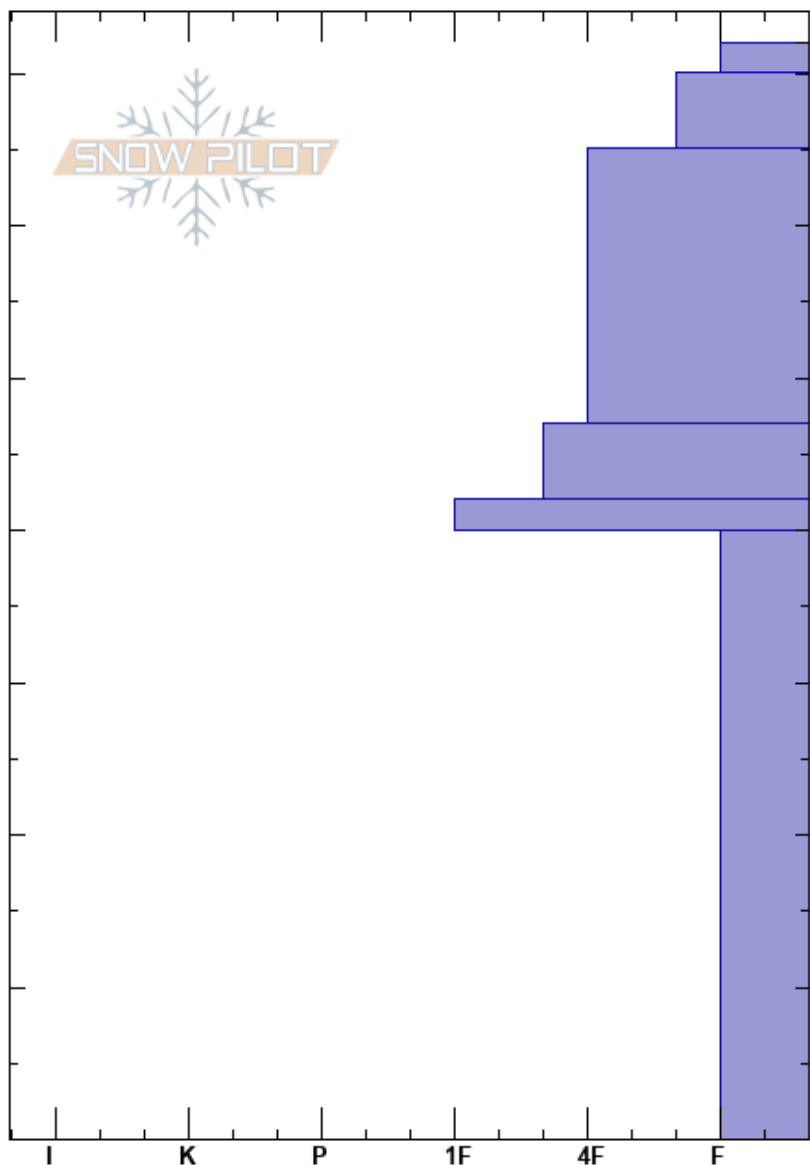

Black Powder
 Wyoming Range
 WY
 Elevation: 6900 ft
 Aspect: E
 Specifics: We skied slope

ted stegman
 03/07/2023 - 9:35am
 Co-ord: 43.24590N, -110.44655E
 Slope Angle: 30°
 Wind Loading: previous

Stability:
 Air Temperature: -27°C
 Sky Cover: CLR
 Precipitation: NO
 Wind: W Light Breeze

HS: 72
 Layer Notes:
 42-40cm: very decomposed
 40-0cm: Problematic layer

Crystal Form	Crystal Size	Moisture	ρ kg/m ³	Stability tests & Layer comments
+				
/				
				← ECTN12 @60cm
⊙				← STE @40cm ← ECTN12 @40cm 42-40cm: very decomposed
^	3-5			
				← CT13, RP @0cm