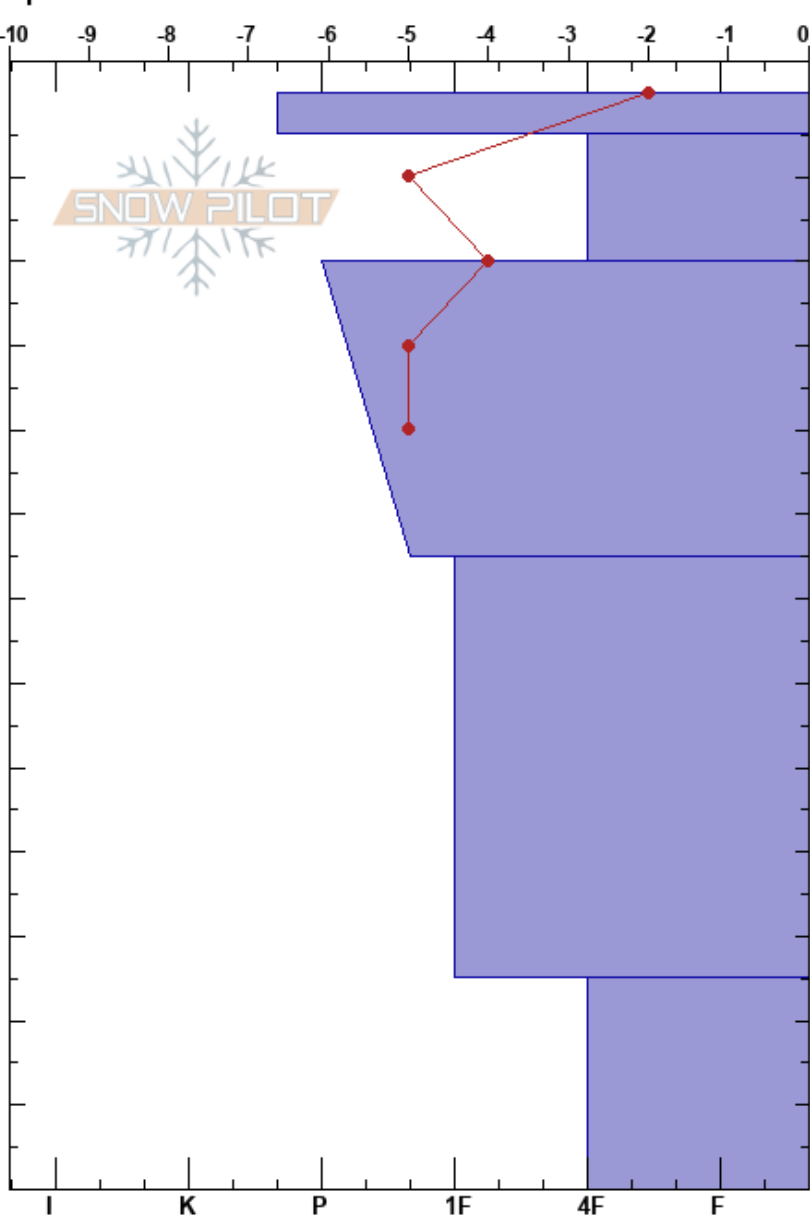

Taos Pro 1 Day 3  
 Sangre de Cristo Range  
 NM  
 Elevation: 11067 ft  
 Aspect: SW  
 Specifics:

Bailey Batchelor  
 03/08/2023 - 11:50am  
 Co-ord: 36.55727N, -105.42866W  
 Slope Angle: 15°  
 Wind Loading:

Stability:  
 Air Temperature: 2°C  
 Sky Cover: FEW  
 Precipitation: NO  
 Wind: SW Light Breeze

HS: 130  
 PF: 10 105-130cm: Problematic layer  
 PS: 3

Form	Crystal Size	Moisture	$\rho$ kg/m <sup>3</sup>	Stability tests & Layer comments
⊙		D-M		
/ (•)	0.5-1	D-M		
•	0.5	D-M		
• (□)		D		
□ (∧)	1-4	D		

← PST61/100 (Arr) @105cm  
 ← CT22, SC @105cm  
 ← ECTX

Notes: