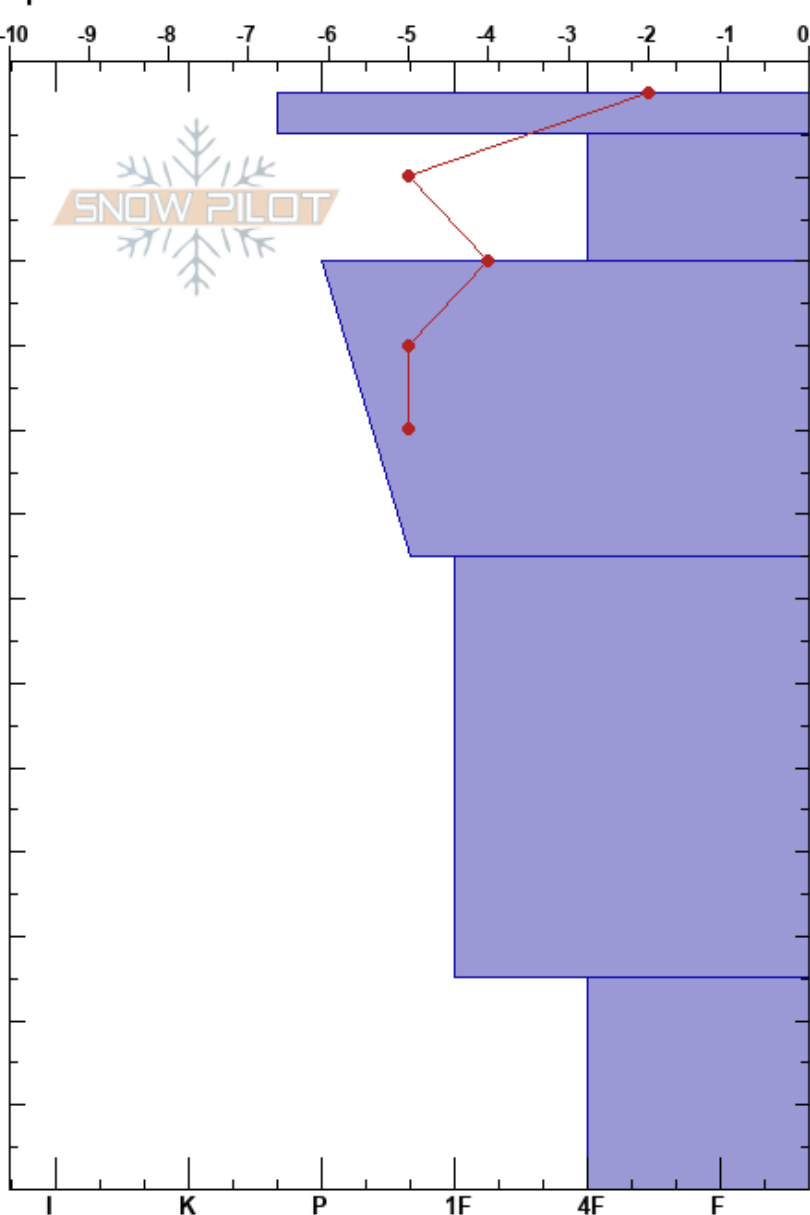

Taos Pro 1 Day 3
 Sangre de Cristo Range
 NM
 Elevation: 11067 ft
 Aspect: SW
 Specifics:

Bailey Batchelor
 03/08/2023 - 11:50am
 Co-ord: 36.55727N, -105.42866W
 Slope Angle: 15°
 Wind Loading:

Stability:
 Air Temperature: 2°C
 Sky Cover: FEW
 Precipitation: NO
 Wind: SW Light Breeze

HS: 130
 PF: 10 105-130cm: Problematic layer
 PS: 3

Form	Crystal Size	Moisture	ρ kg/m ³	Stability tests & Layer comments
⊙		D-M		
/ (•)	0.5-1	D-M		
•	0.5	D-M		
• (□)		D		
□ (∧)	1-4	D		

← PST61/100 (Arr) @105cm
 ← CT22, SC @105cm
 ← ECTX