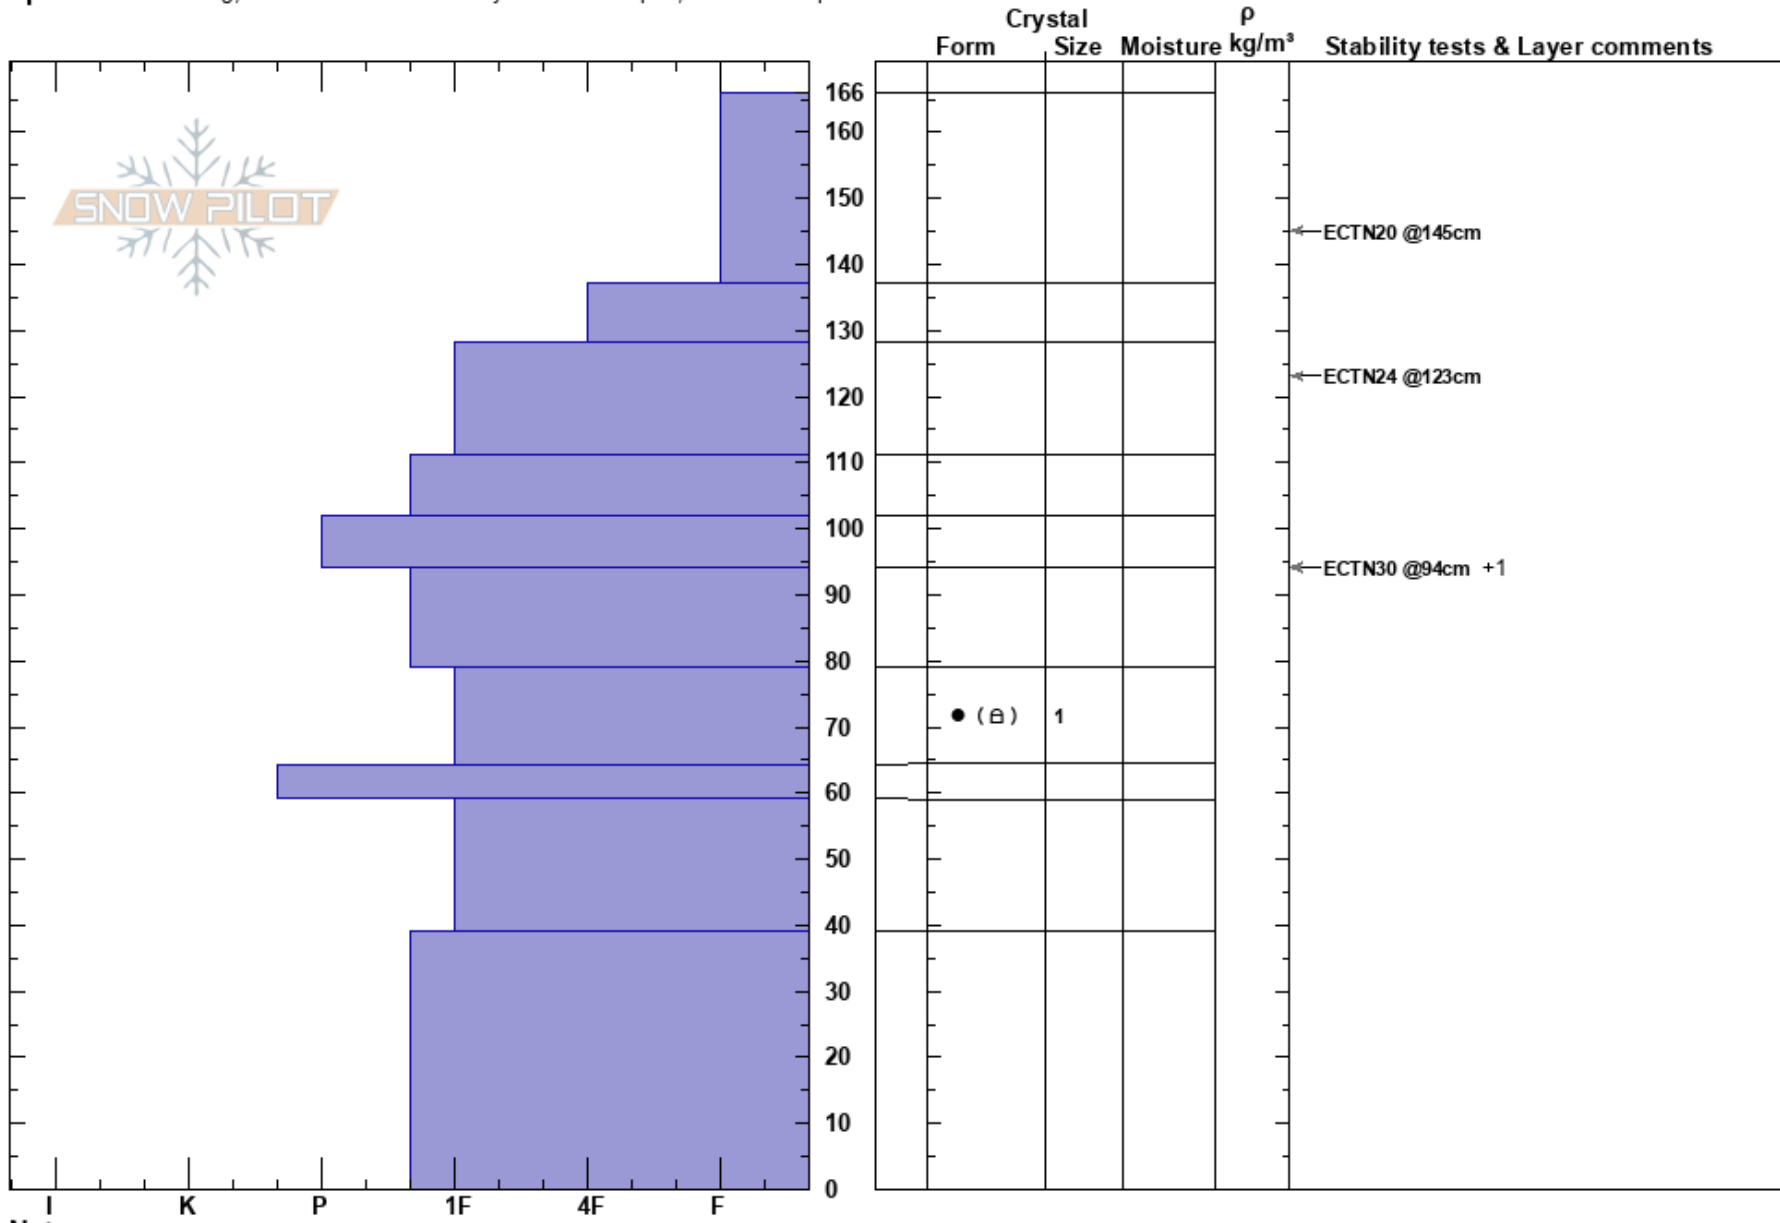

Big Meletchnig
 Uinta Range
 UT
 Elevation: 9980 ft
 Aspect: 30°

Jason Boyer
 03/08/2023 - 12:00pm
 Co-ord: 40.83330N, -111.06760W
 Slope Angle: 42°
 Wind Loading: yes

Stability: Good HS: 166 Layer Notes:
 Air Temperature:
 Sky Cover: BKN
 Precipitation: NO
 Wind: W Strong

Specifics: Cracking; Recent avalanche activity on similar slopes; We skied slope

Notes: SS-N-R1-D1-S Short & Steep and Marcie's Mini Golf