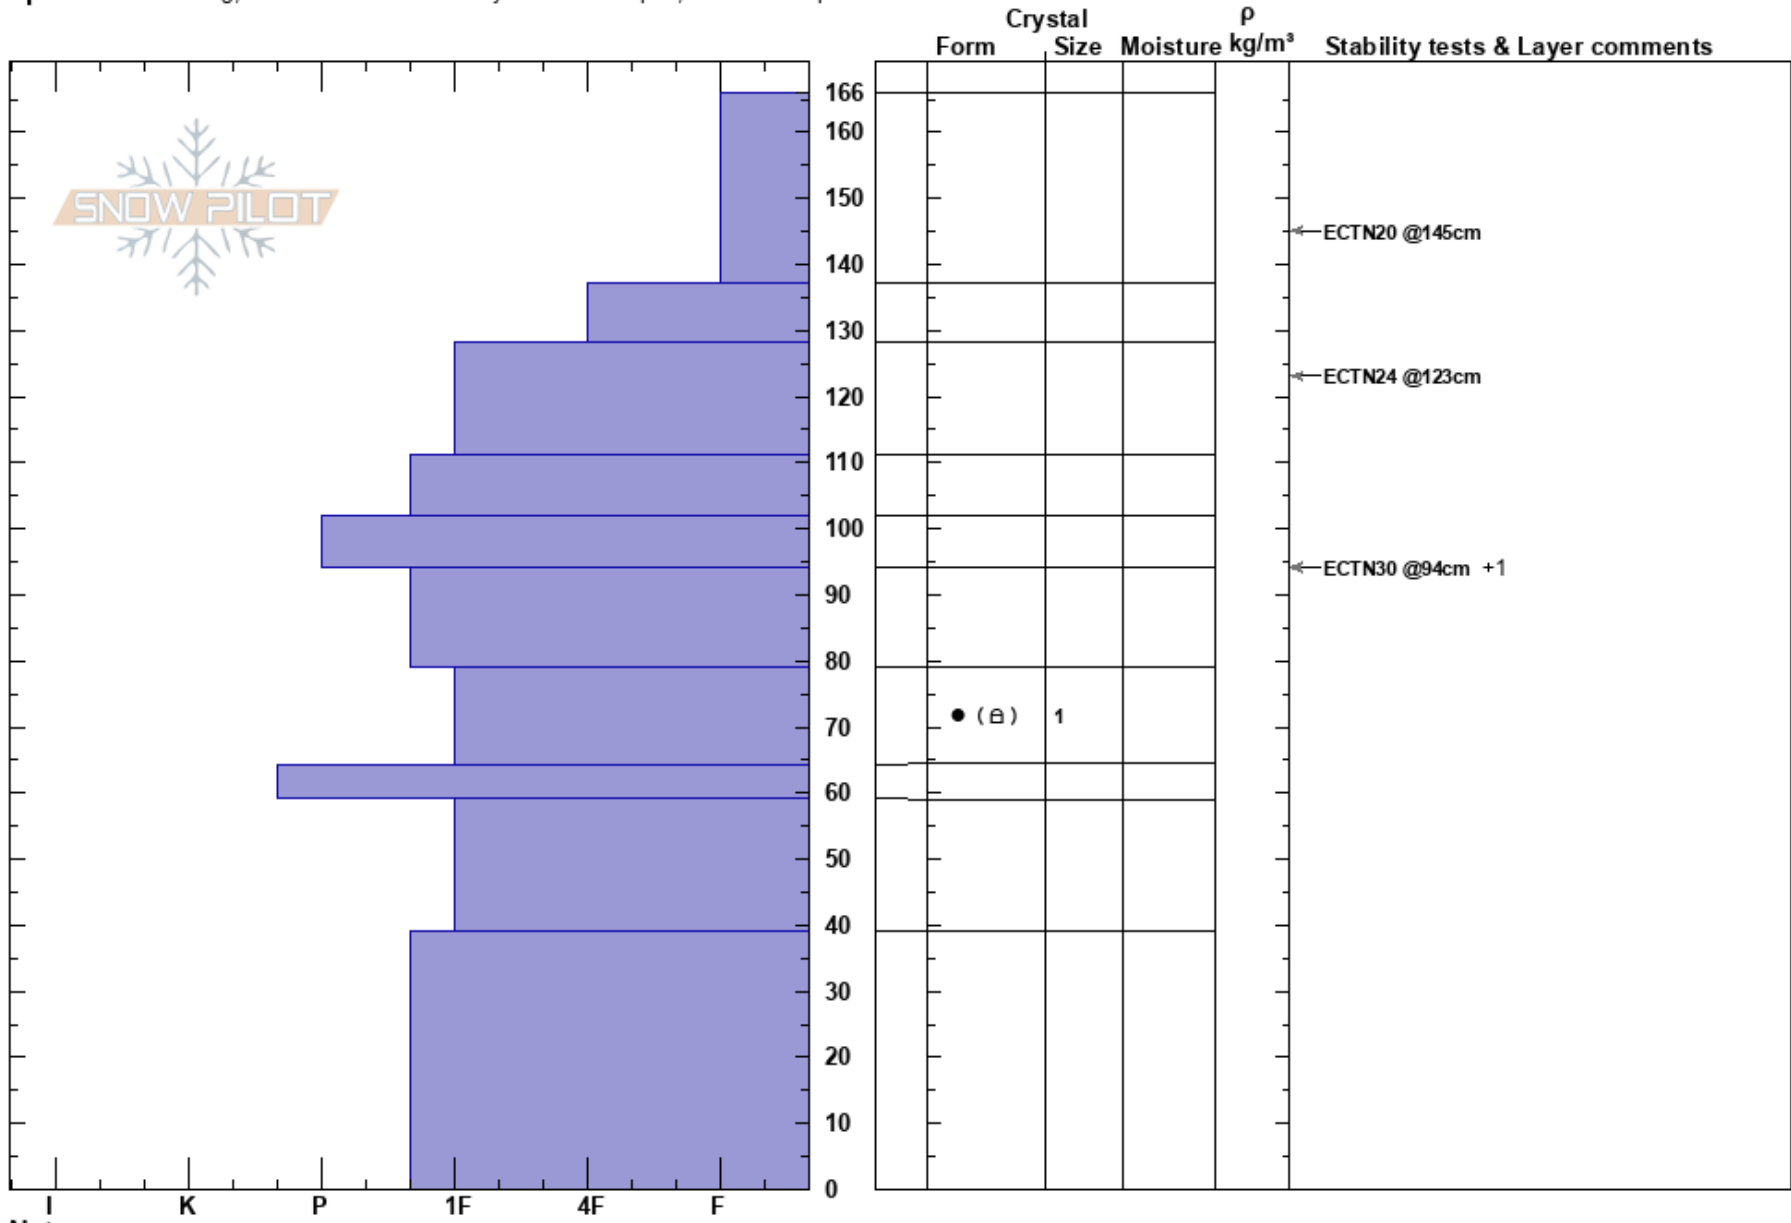

Big Meletchnig
 Uinta Range
 UT
 Elevation: 9980 ft
 Aspect: 30°

Jason Boyer
 03/08/2023 - 12:00pm
 Co-ord: 40.83330N, -111.06760W
 Slope Angle: 42°
 Wind Loading: yes

Stability: Good HS: 166 Layer Notes:
 Air Temperature:
 Sky Cover: BKN
 Precipitation: NO
 Wind: W Strong

Specifics: Cracking; Recent avalanche activity on similar slopes; We skied slope

Notes: SS-N-R1-D1-S Short & Steep and Marcie's Mini Golf