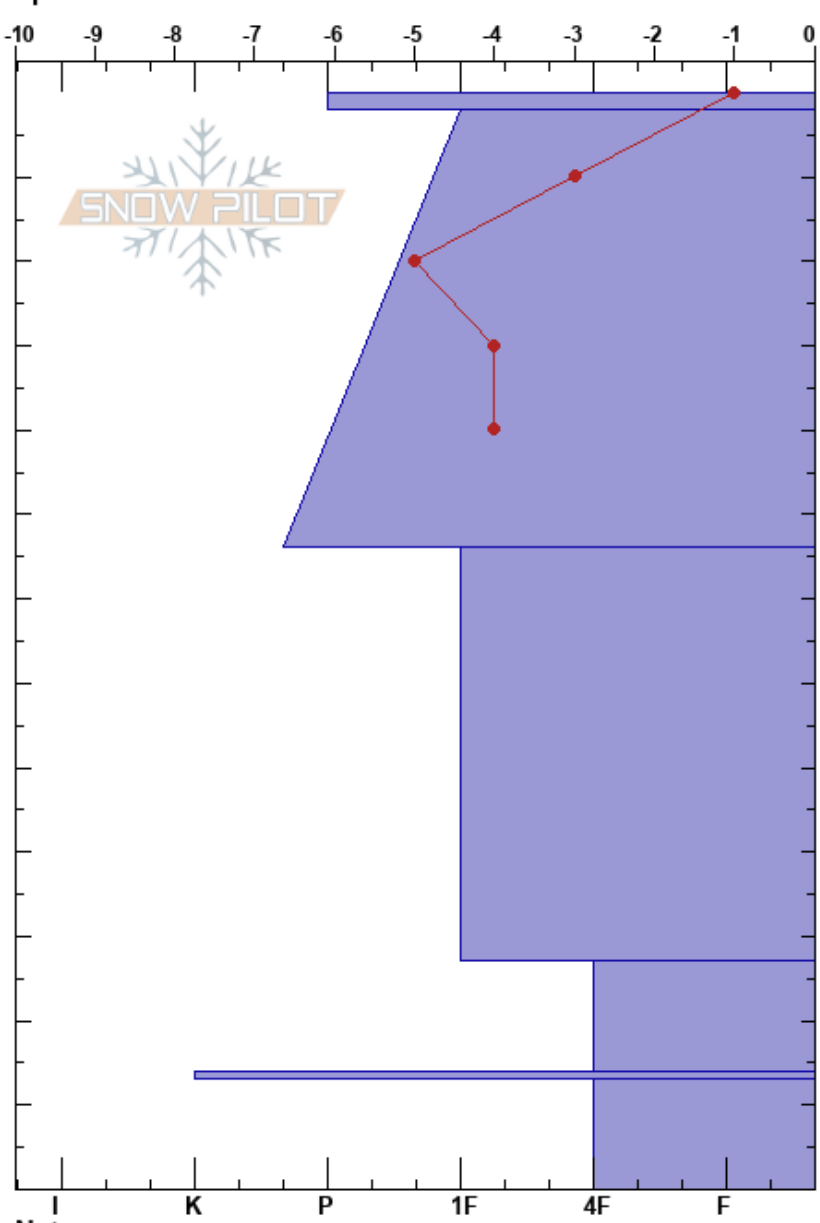

Williams Lake North
 Sangre de Cristo Range
 NM
 Elevation: 11296 ft
 Aspect: 212°
 Specifics:

Makensie Forsyth
 03/08/2023 - 11:45am
 Co-ord: 36.55761N, -105.42833W
 Slope Angle: 12°
 Wind Loading: no

Stability:
 Air Temperature: 3°C
 Sky Cover: FEW
 Precipitation: NO
 Wind: SW Light Breeze

HS: 130
 PF: 10 103-116cm: Problematic layer
 PS: 5

Form	Crystal		Moisture	ρ kg/m ³	Stability tests & Layer comments
	Size				
○ (✓)					
●	0.5-1				
□	1-2				
^	2-3				← PST90/100 (End) @103cm
○					
^	3-4				CTN ECTX