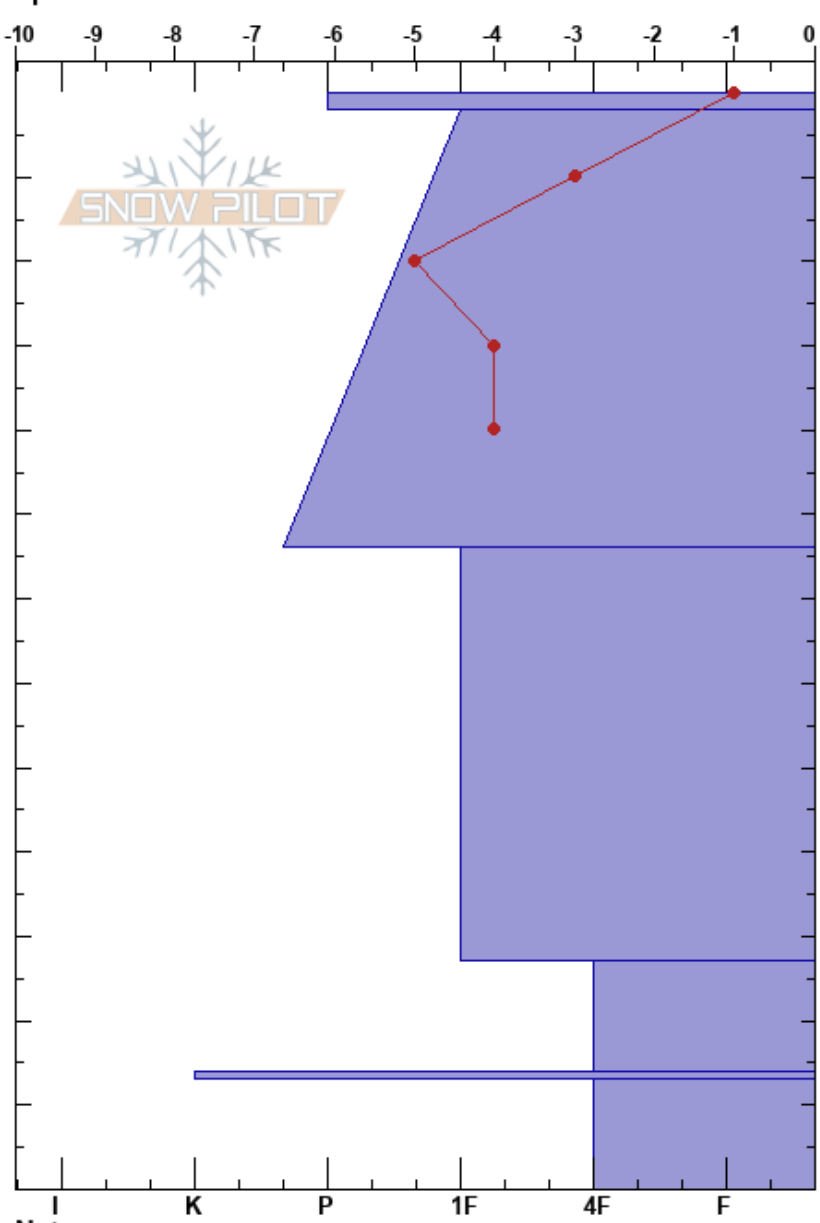

Williams Lake North  
 Sangre de Cristo Range  
 NM  
 Elevation: 11296 ft  
 Aspect: 212°  
 Specifics:

Makensie Forsyth  
 03/08/2023 - 11:45am  
 Co-ord: 36.55761N, -105.42833W  
 Slope Angle: 12°  
 Wind Loading: no

Stability:  
 Air Temperature: 3°C  
 Sky Cover: FEW  
 Precipitation: NO  
 Wind: SW Light Breeze

HS: 130  
 PF: 10 103-116cm: Problematic layer  
 PS: 5

Form	Crystal Size	Moisture	$\rho$ kg/m <sup>3</sup>	Stability tests & Layer comments
○ ( / )				
●	0.5-1			
□	1-2			
^	2-3			
○				
^	3-4			

← PST90/100 (End) @103cm  
 ↙ CTN  
 ↘ ECTX

Notes: