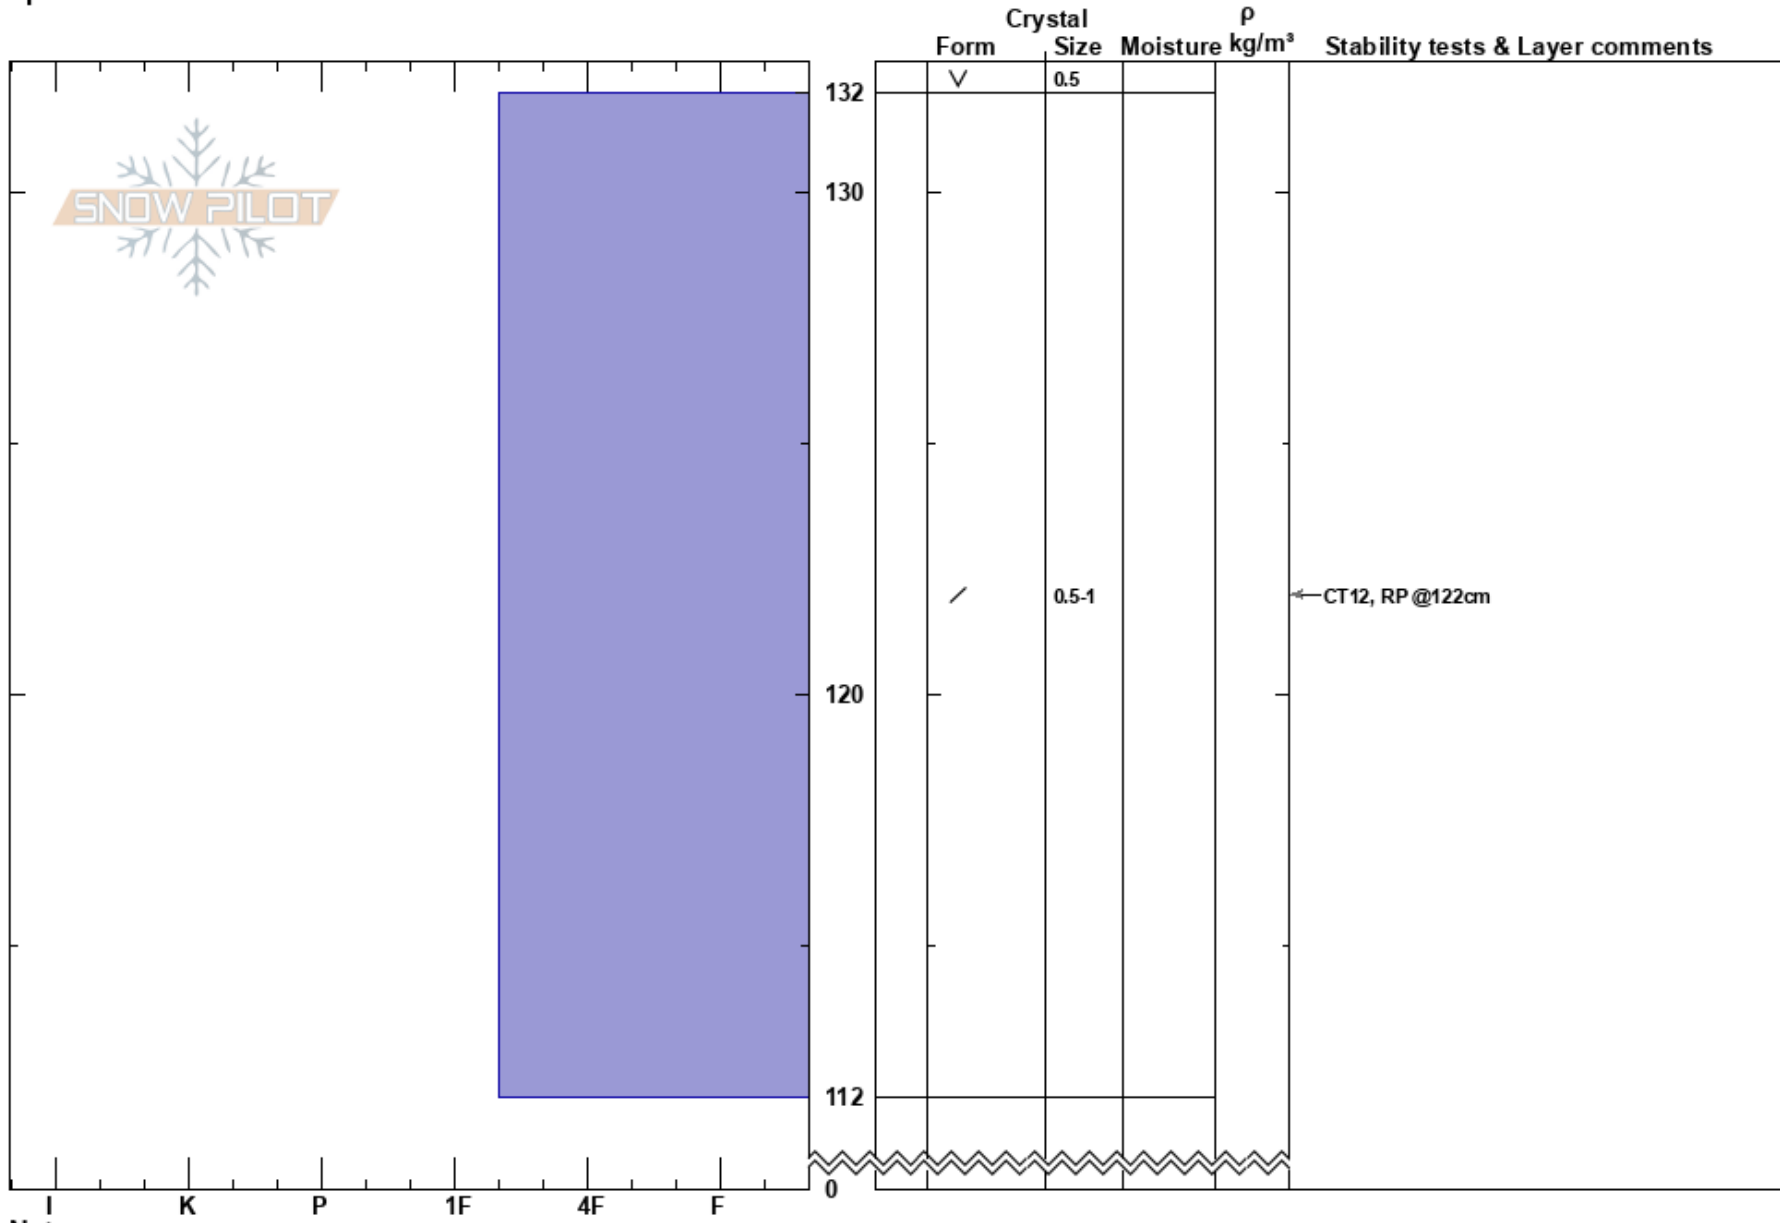

Little Crowfoot Morain Banff Visitor Safety
 Banff, Yoho and Kootenay 08/03/2023 - 13:00
 AB
Elevation: 2475 m
Aspect: W
Specifics:

Co-ord:
Slope Angle: 30°
Wind Loading:

Stability:
Air Temperature: -13.1°C
Sky Cover: FEW
Precipitation: NO
Wind: Calm

HS: 132
PF: 30
PS: 15
Layer Notes:

Notes: