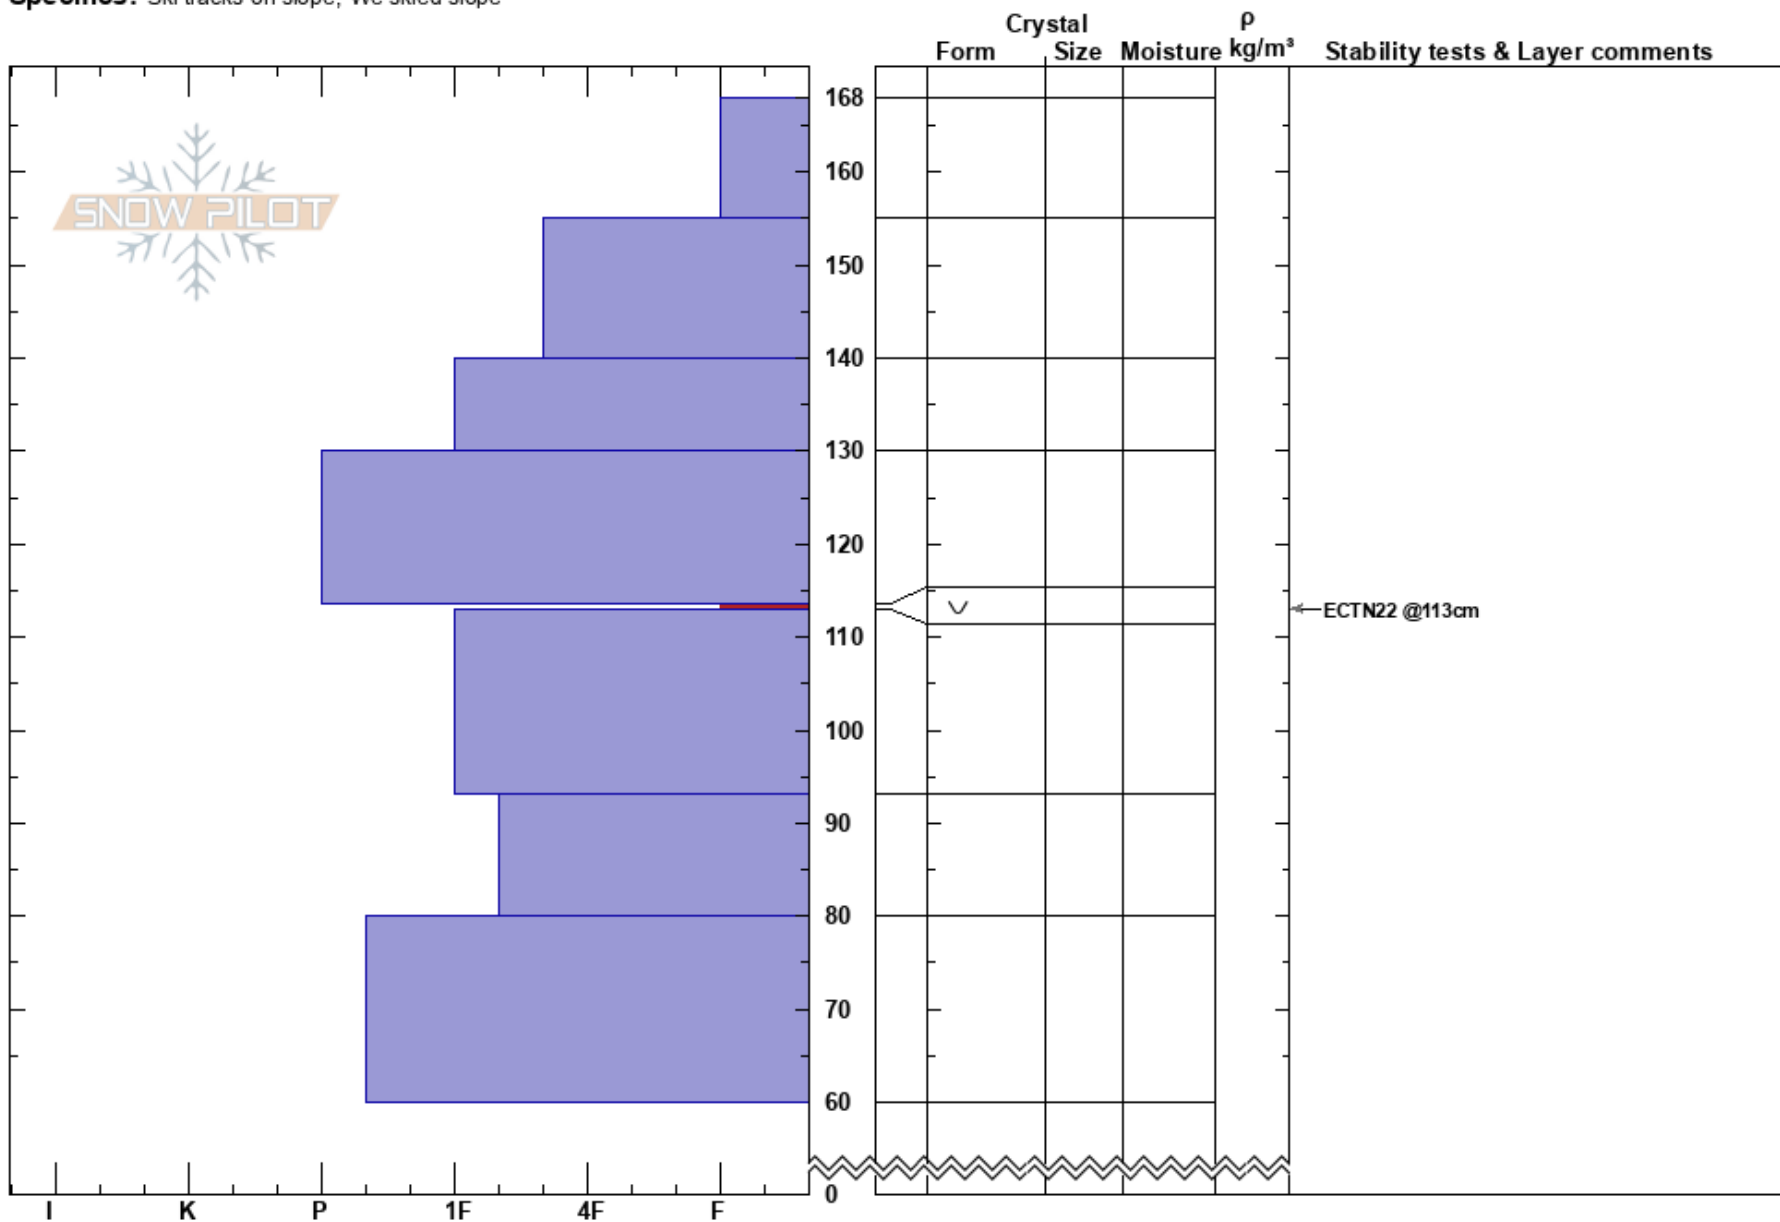

Bacon Rind Mdw
 Madison Range-S
 MT
Elevation: 8800 ft
Aspect: 81°
Specifics: Ski tracks on slope; We skied slope

Doug Chabot-Admin
 03/08/2023 - 11:30am
Co-ord: 44.96971N, -111.09409W
Slope Angle: 22°
Wind Loading:

Stability: Good
Air Temperature:
Sky Cover: CLR
Precipitation: NO
Wind: Calm

HS: 168
Layer Notes: 113.5-113cm: Problematic layer

Notes: We measured 4.05" of SWE above the SH layer at 113 cm.