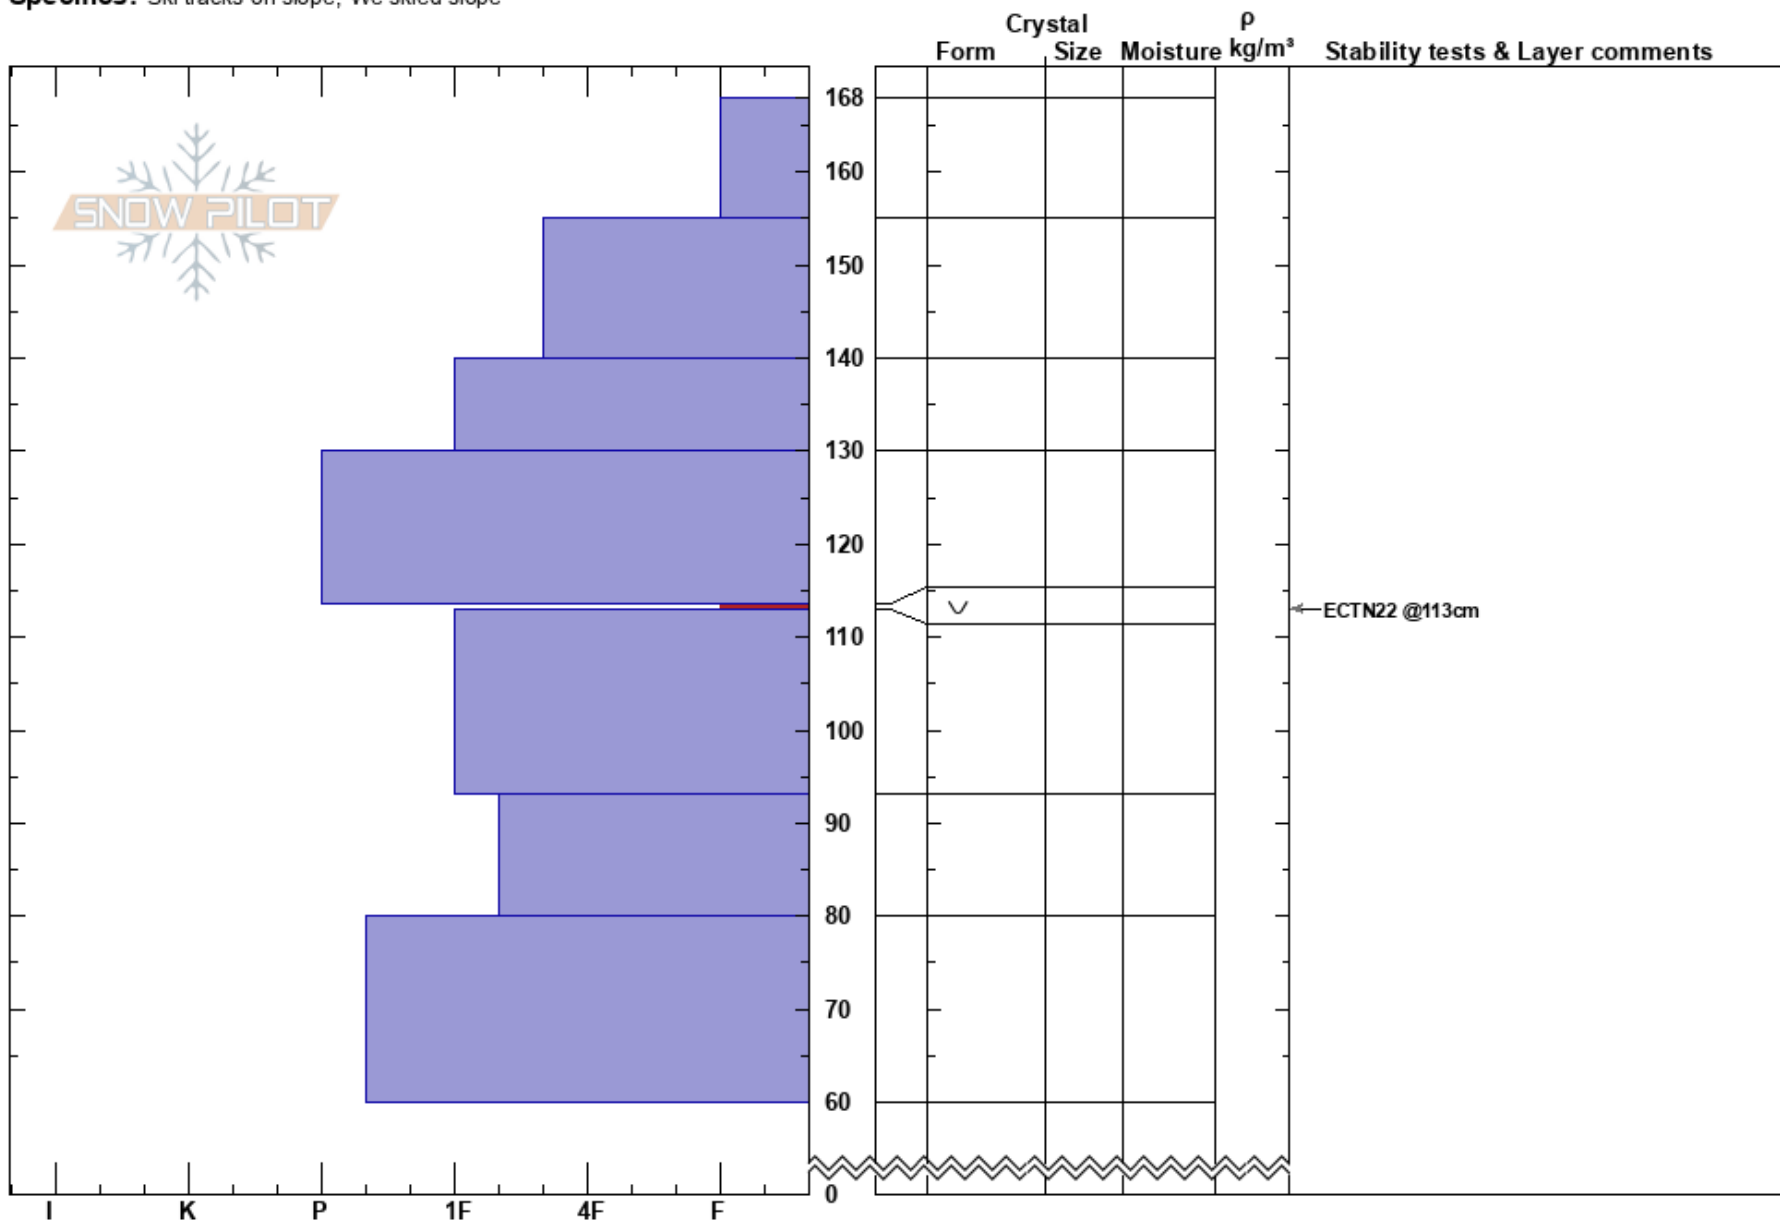

Bacon Rind Mdw
 Madison Range-S
 MT
Elevation: 8800 ft
Aspect: 81°
Specifics: Ski tracks on slope; We skied slope

Doug Chabot-Admin
 03/08/2023 - 11:30am
Co-ord: 44.96971N, -111.09409W
Slope Angle: 22°
Wind Loading:

Stability: Good
Air Temperature:
Sky Cover: CLR
Precipitation: NO
Wind: Calm

HS: 168
Layer Notes: 113.5-113cm: Problematic layer

Notes: We measured 4.05" of SWE above the SH layer at 113 cm.