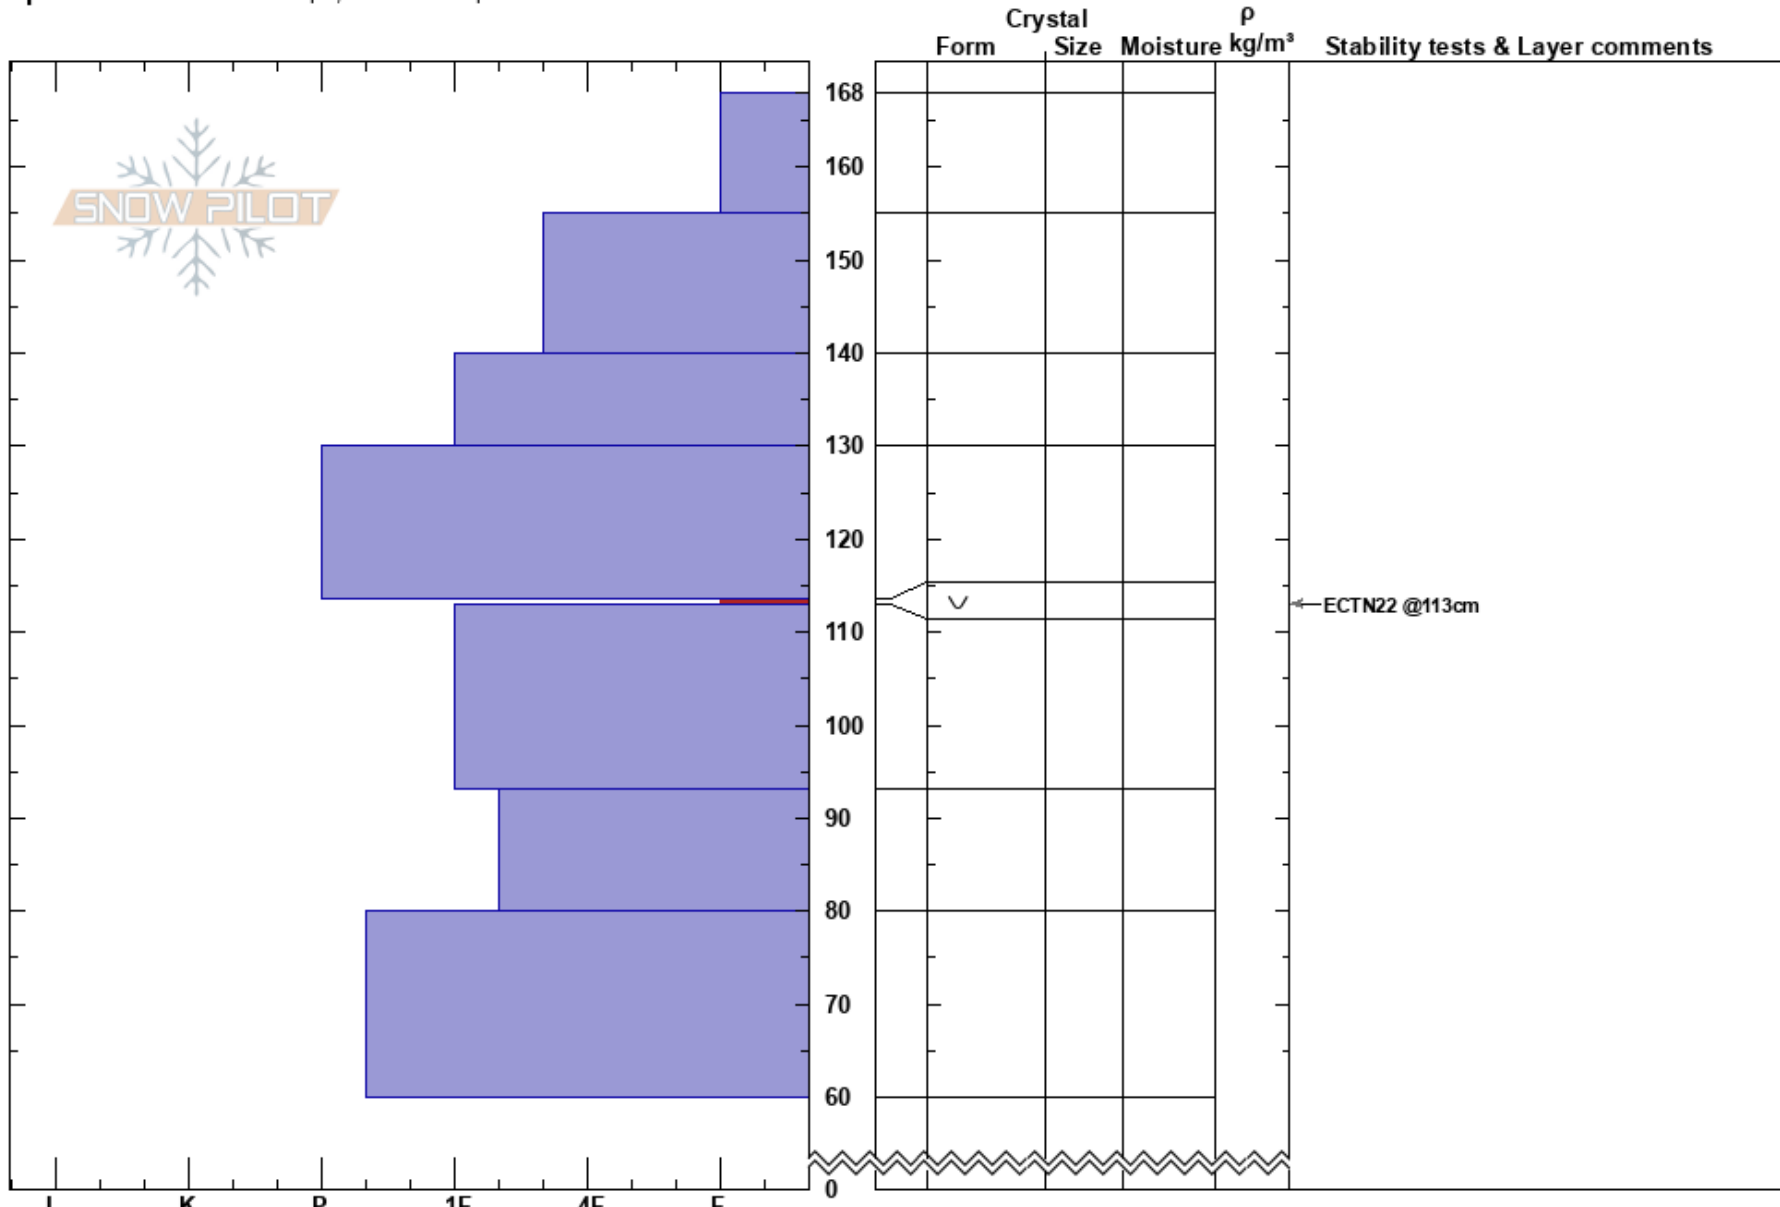

Bacon Rind Mdw
Madison Range-S
MT

Doug Chabot-Admin
03/08/2023 - 11:30am
Co-ord: 44.96971N, -111.09409W
Slope Angle: 22°
Wind Loading:

Stability: Good
Air Temperature:
Sky Cover: CLR
Precipitation: NO
Wind: Calm

HS: 168
Layer Notes:
113.5-113cm: Problematic layer

Elevation: 8800 ft
Aspect: 81°

Specifics: Ski tracks on slope; We skied slope

Notes: We measured 4.05" of SWE above the SH layer at 113 cm.