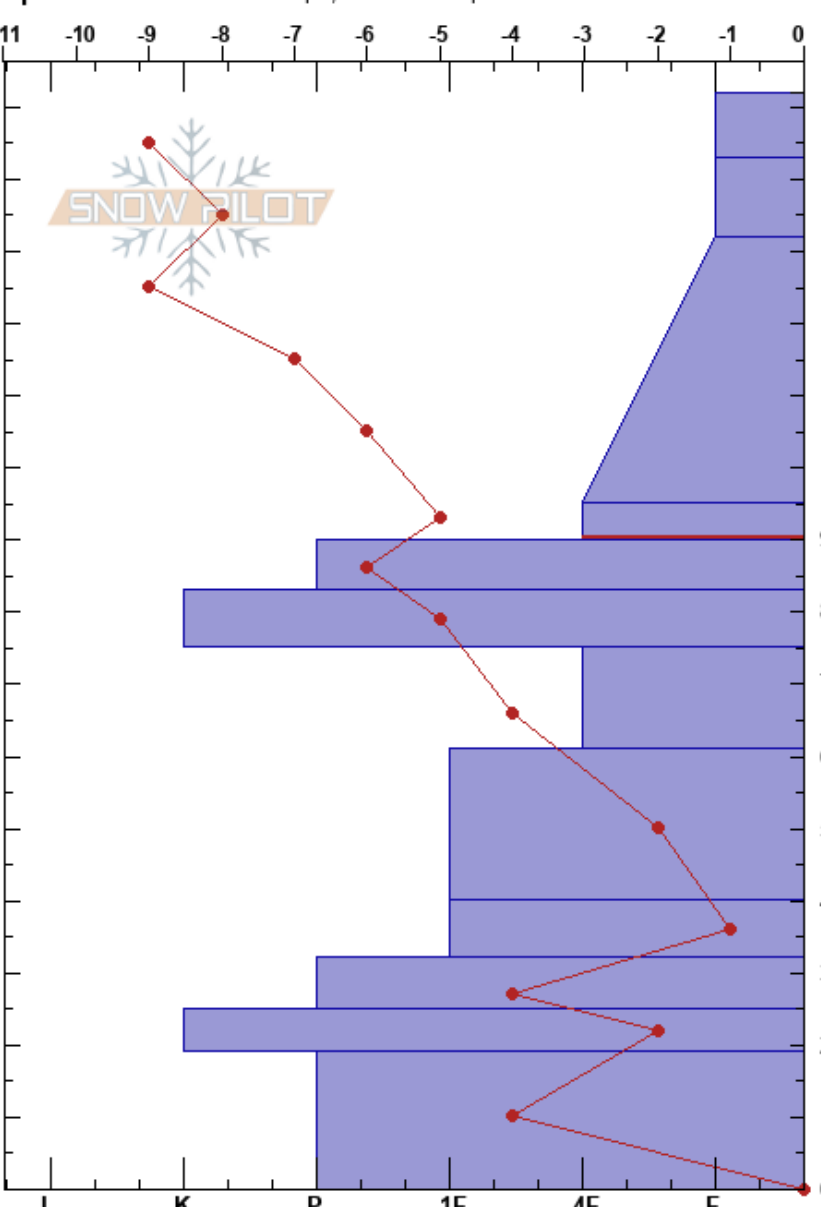

Wilmington 3/8/23

Joshua Worth

08/03/2023 - 12:20

Co-ord: 44.43393N, -73.84008W

NY

Elevation: 2890 ft

Aspect: E

Specifics: Ski tracks on slope; We skied slope

Stability:

Air Temperature: -8°C

Sky Cover: OVC

Precipitation: NO

Wind: NW Moderate

HS: 152

PF: 10 95-90cm: Problematic layer

PS: 5

Layer Notes:

Height (cm)	Crystal		Moisture	ρ kg/m ³	Stability tests & Layer comments
	Form	Size			
152	/	0.1-1			
140	/	0.1-0.3			
130	/	0.1-0.5			CT2, Q3 @133cm ECTN3 @133cm
90	□	0.3			CT13, Q3 @91cm ECTN24 @91cm
80	■	0.5-1			CT23, Q3 @84cm CT10, Q2 @84cm test 2
70	□	1			CT25, Q2 @76cm test 2
60	☉	1			
40	☉	0.5-3			
30	□	0.5-2			
20	□	0.3			
10	□	0.3			