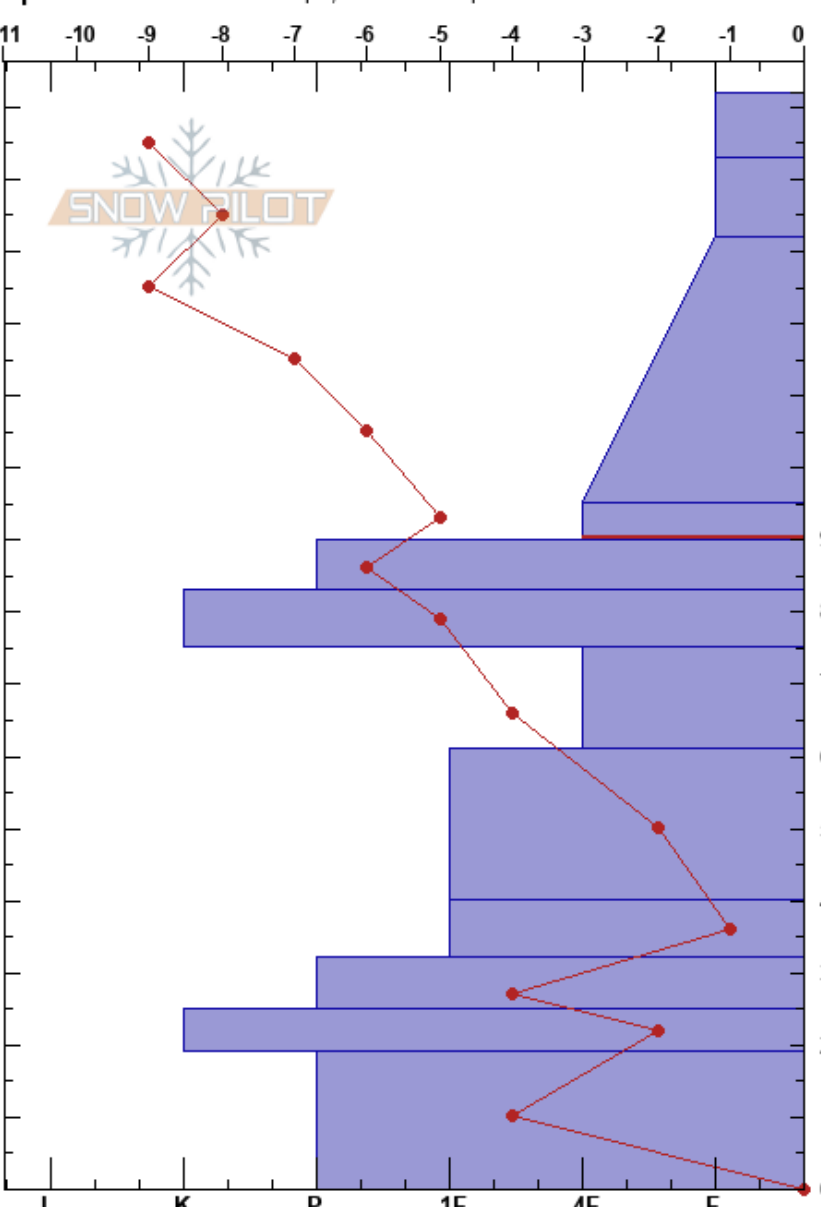

Wilmington 3/8/23

Joshua Worth

08/03/2023 - 12:20

Co-ord: 44.43393N, -73.84008W

NY Elevation: 2890 ft

Slope Angle: 38°

Aspect: E

Wind Loading: yes

Specifics: Ski tracks on slope; We skied slope

Stability:

Air Temperature: -8°C

Sky Cover: OVC

Precipitation: NO

Wind: NW Moderate

HS: 152

PF: 10 95-90cm: Problematic layer

PS: 5

Layer Notes:

Form	Crystal		Moisture	ρ kg/m ³	Stability tests & Layer comments
	Size				
/	0.1-1				
/	0.1-0.3				
/	0.1-0.5				CT2, Q3 @133cm ECTN3 @133cm
□	0.3				CT13, Q3 @91cm
■	0.5				ECTN24 @91cm
■	0.5-1				CT23, Q3 @84cm
□	1				CT10, Q2 @84cm test 2
☉	1				CT25, Q2 @76cm test 2
☉	0.5-3				
□	0.5-2				
□	0.3				
□	0.3				