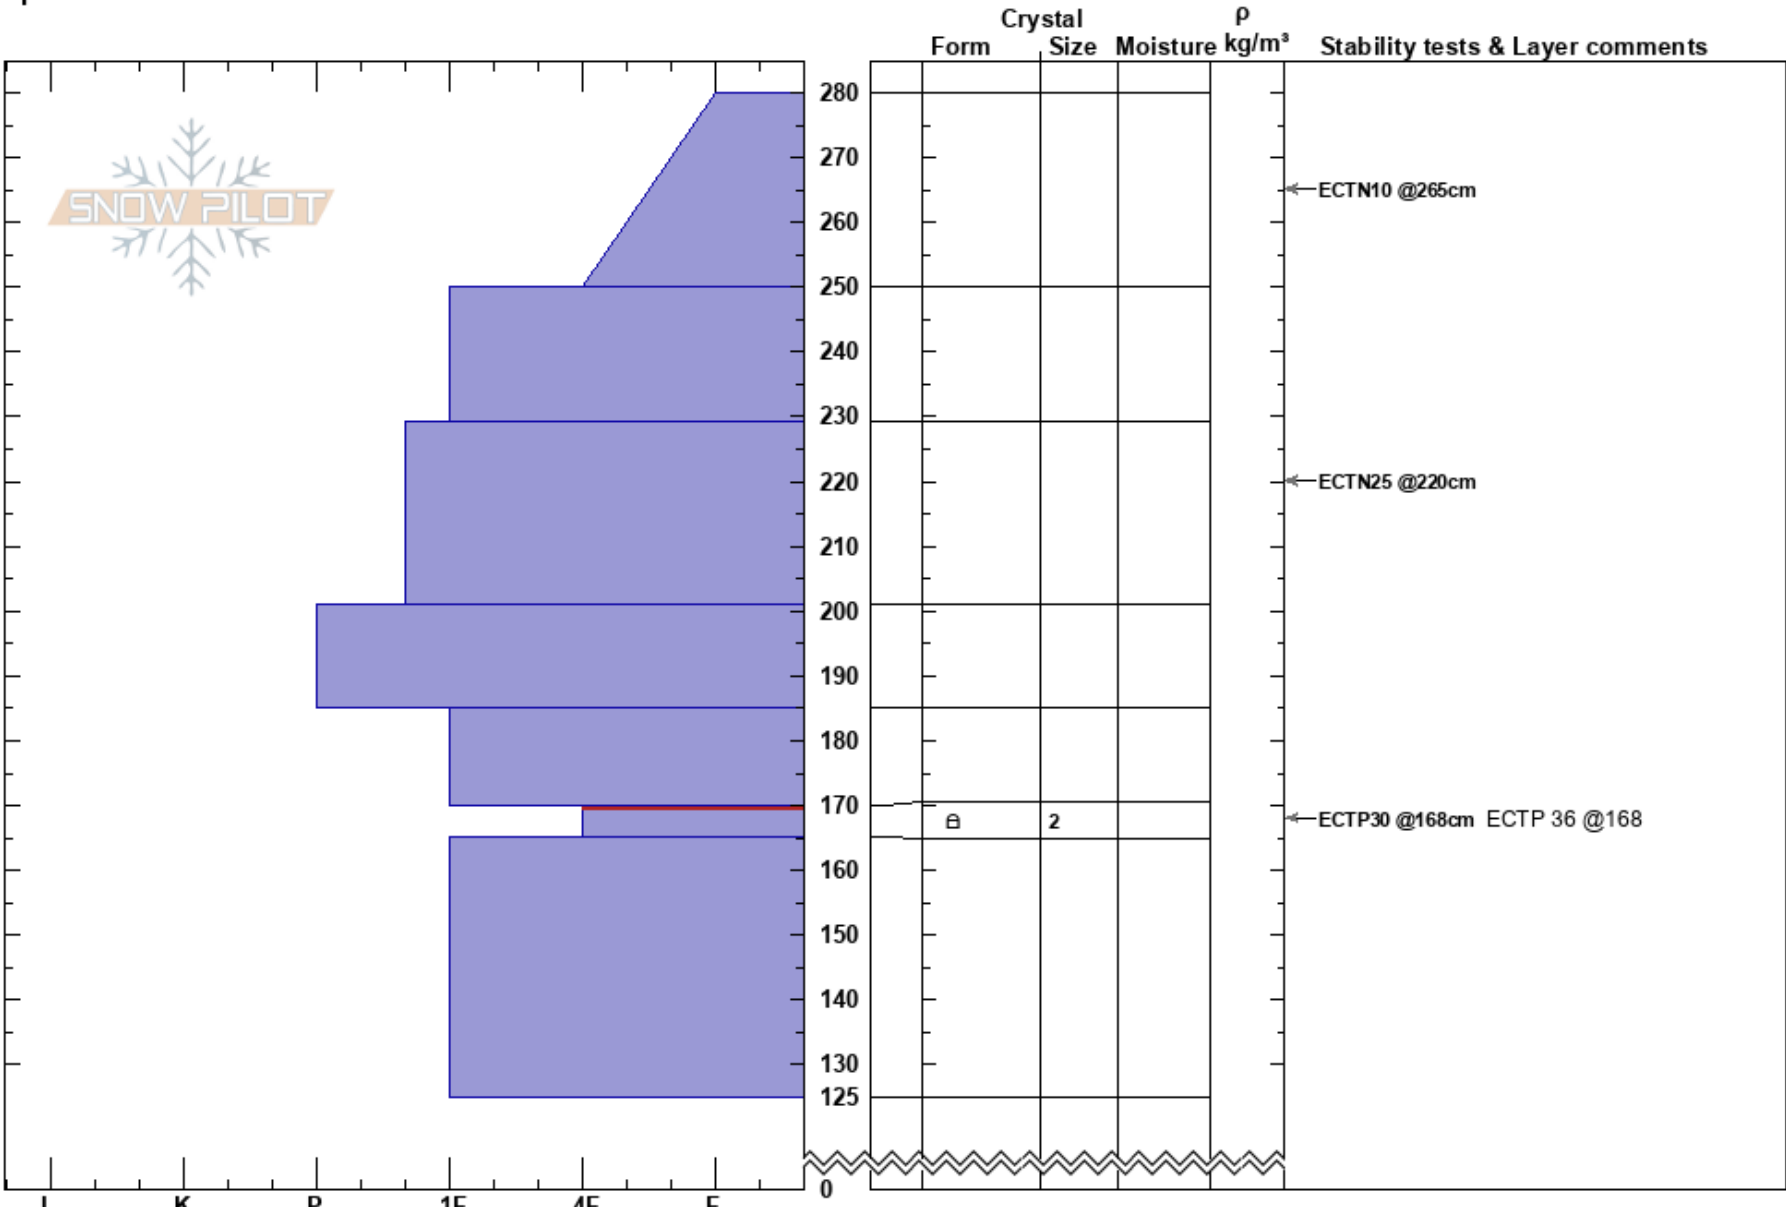

Tarzan Meets Jane  
 Uinta Range  
 UT  
 Elevation: 10537 ft  
 Aspect: E  
 Specifics:

Bo Torrey  
 03/08/2023 - 2:50pm  
 Co-ord: 40.82904N, -111.09151W  
 Slope Angle: 40°  
 Wind Loading: yes

Stability: **HS:280**  
 Air Temperature: 170-165cm: Problematic layer  
 Sky Cover: OVC  
 Precipitation: S-1  
 Wind: S Strong