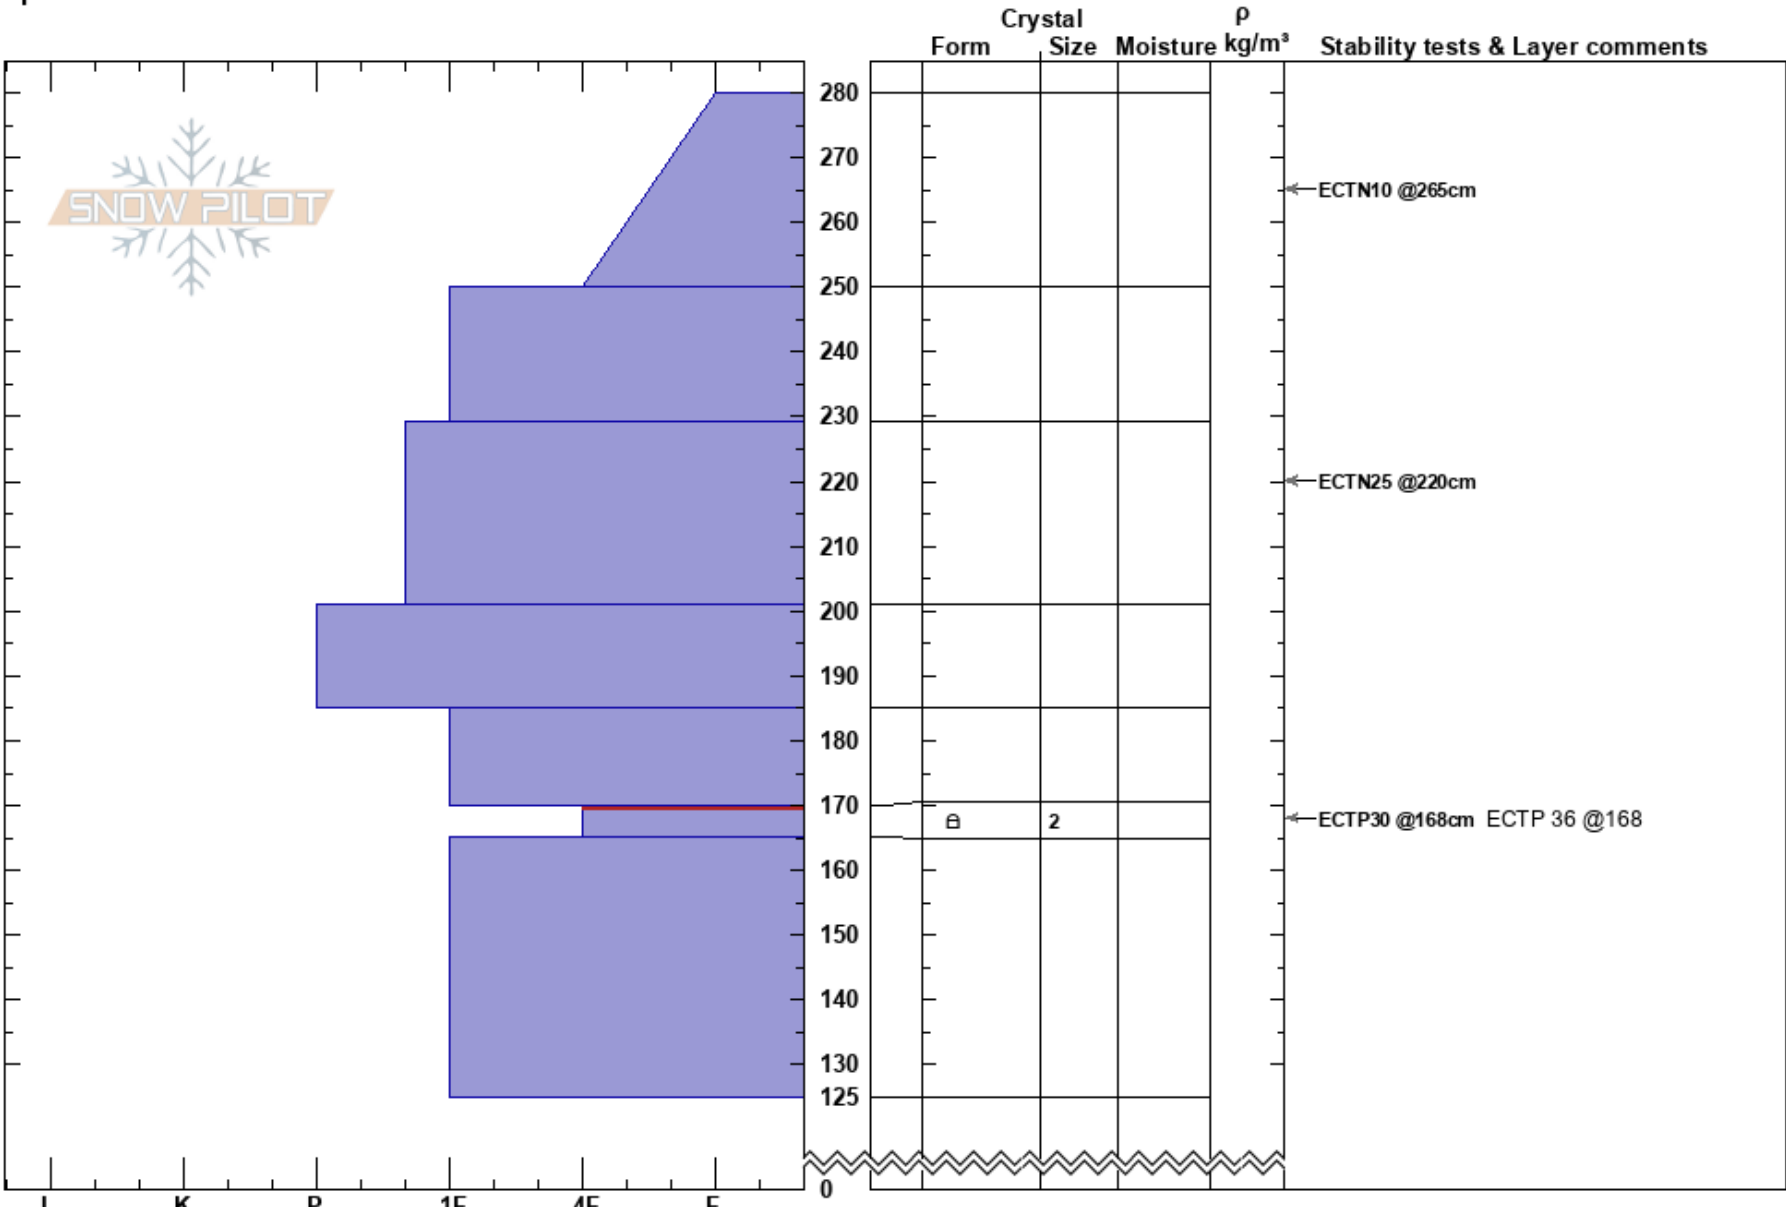

Tarzan Meets Jane
 Uinta Range
 UT
 Elevation: 10537 ft
 Aspect: E
 Specifics:

Bo Torrey
 03/08/2023 - 2:50pm
 Co-ord: 40.82904N, -111.09151W
 Slope Angle: 40°
 Wind Loading: yes

Stability: **HS:280**
 Air Temperature: 170-165cm: Problematic layer
 Sky Cover: OVC
 Precipitation: S-1
 Wind: S Strong