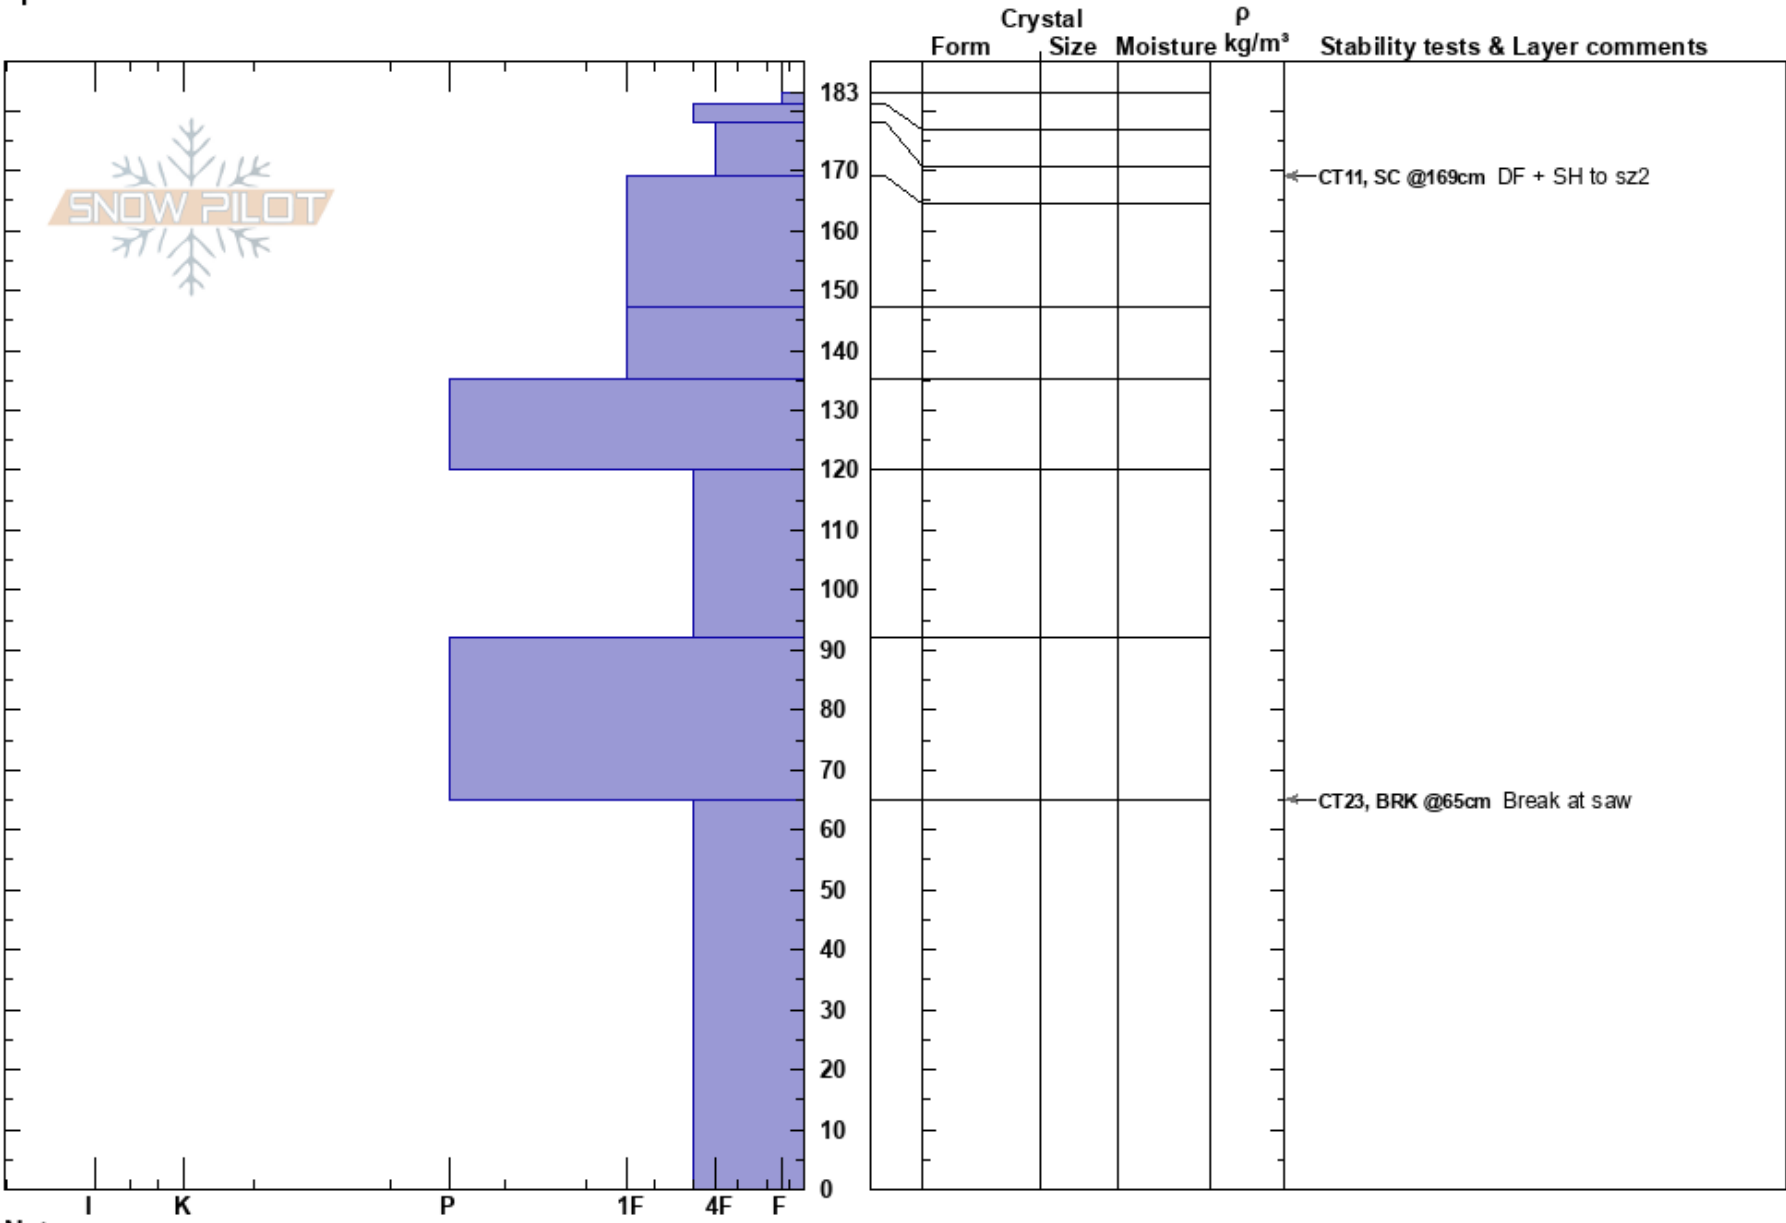

Sundae Cirque Poop Rol
 purcell
 BC
 Elevation: 2305 m
 Aspect: NW
 Specifics:

RK Heli Ski Guides
 08/03/2023 - 13:30
 Co-ord: 11U 532715W 5575289N
 Slope Angle: 32°
 Wind Loading:

Stability:
 Air Temperature: -8°C
 Sky Cover: BKN
 Precipitation: NO
 Wind: Calm

Layer Notes:

HS: 183
 PF: 20
 PS: 10

Notes: BS, GH