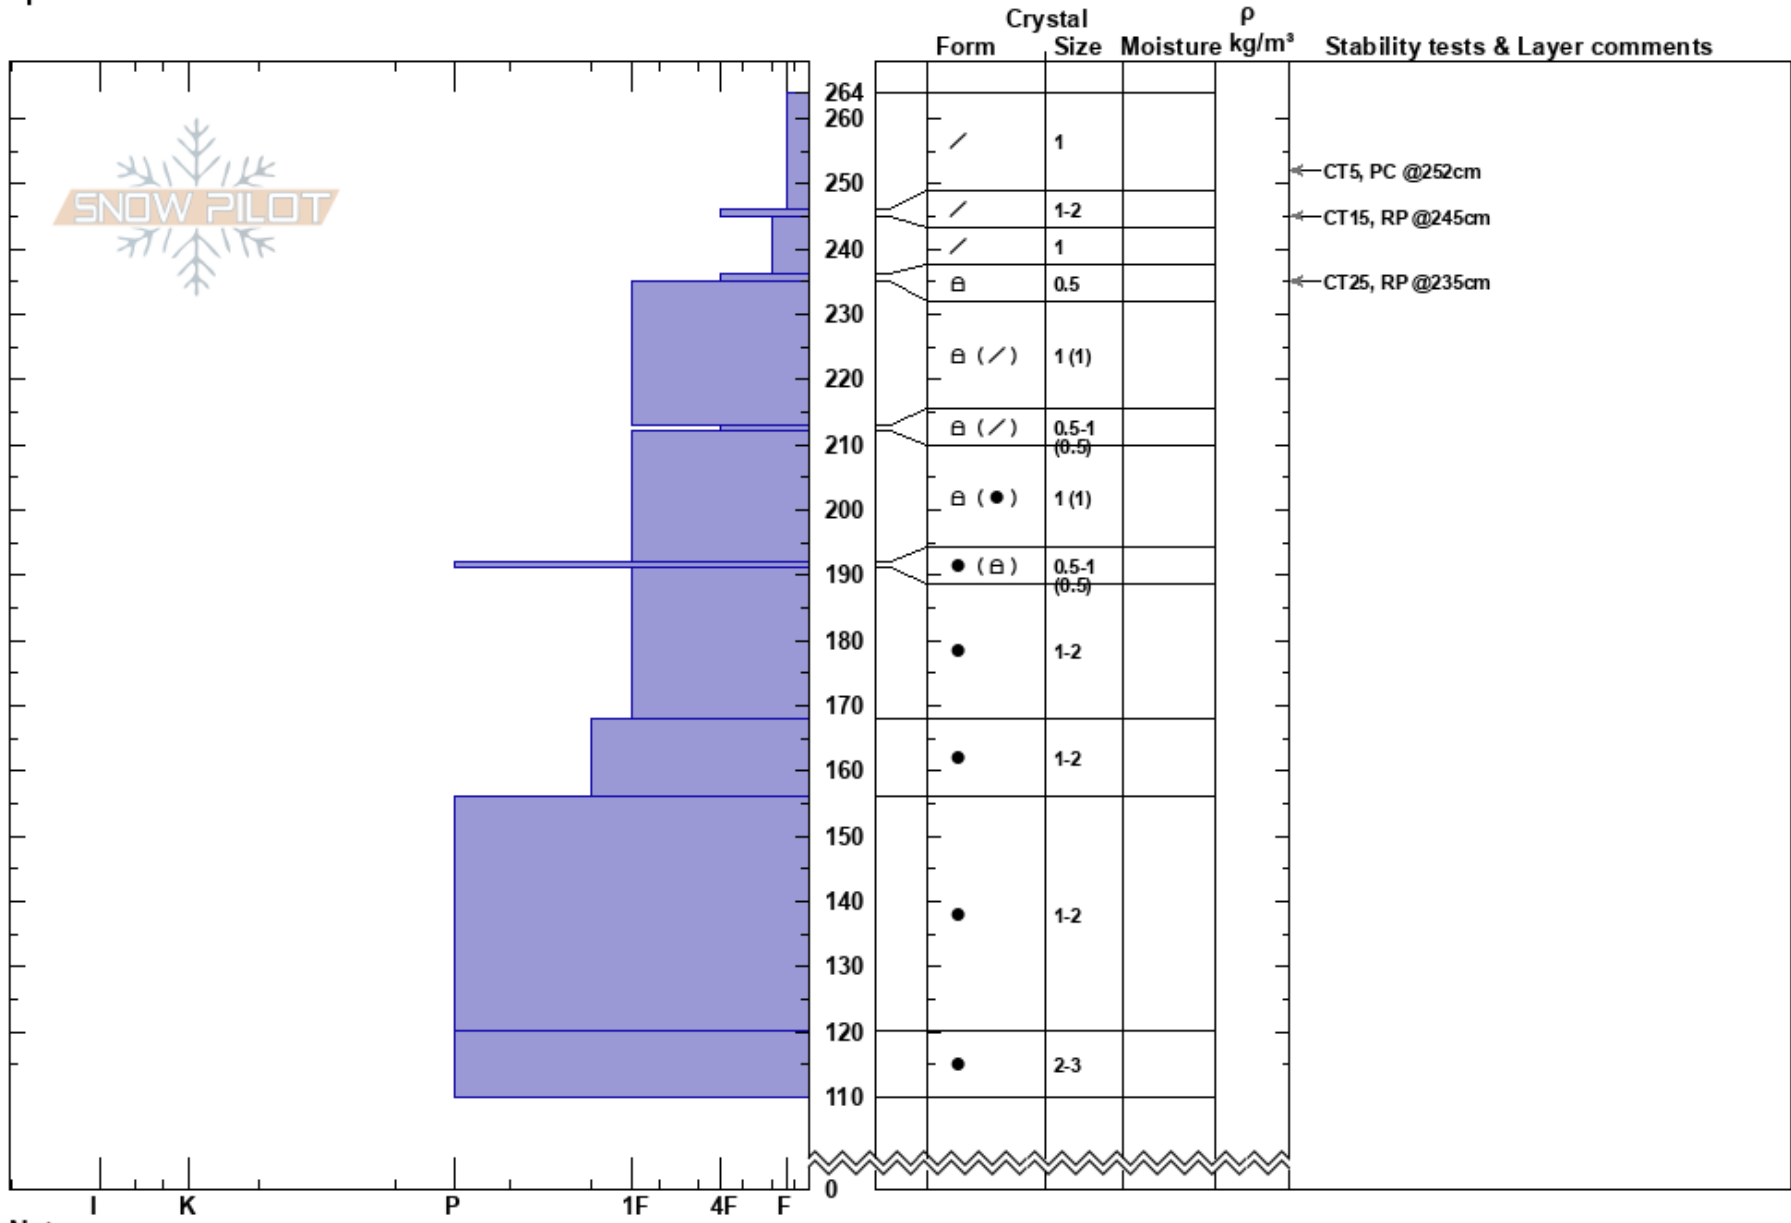

Cauldron Moraine Mid
 purcell
 BC
 Elevation: 2450 m
 Aspect: N
 Specifics:

RK Heli Ski Guides
 08/03/2023 - 13:30
 Co-ord: 11U 525417W 5573455N
 Slope Angle: 30°
 Wind Loading:

Stability:
 Air Temperature:
 Sky Cover: BKN
 Precipitation: NO
 Wind: S Light Breeze

HS:264
 PF: 30
 Layer Notes:

Notes: SM, MC