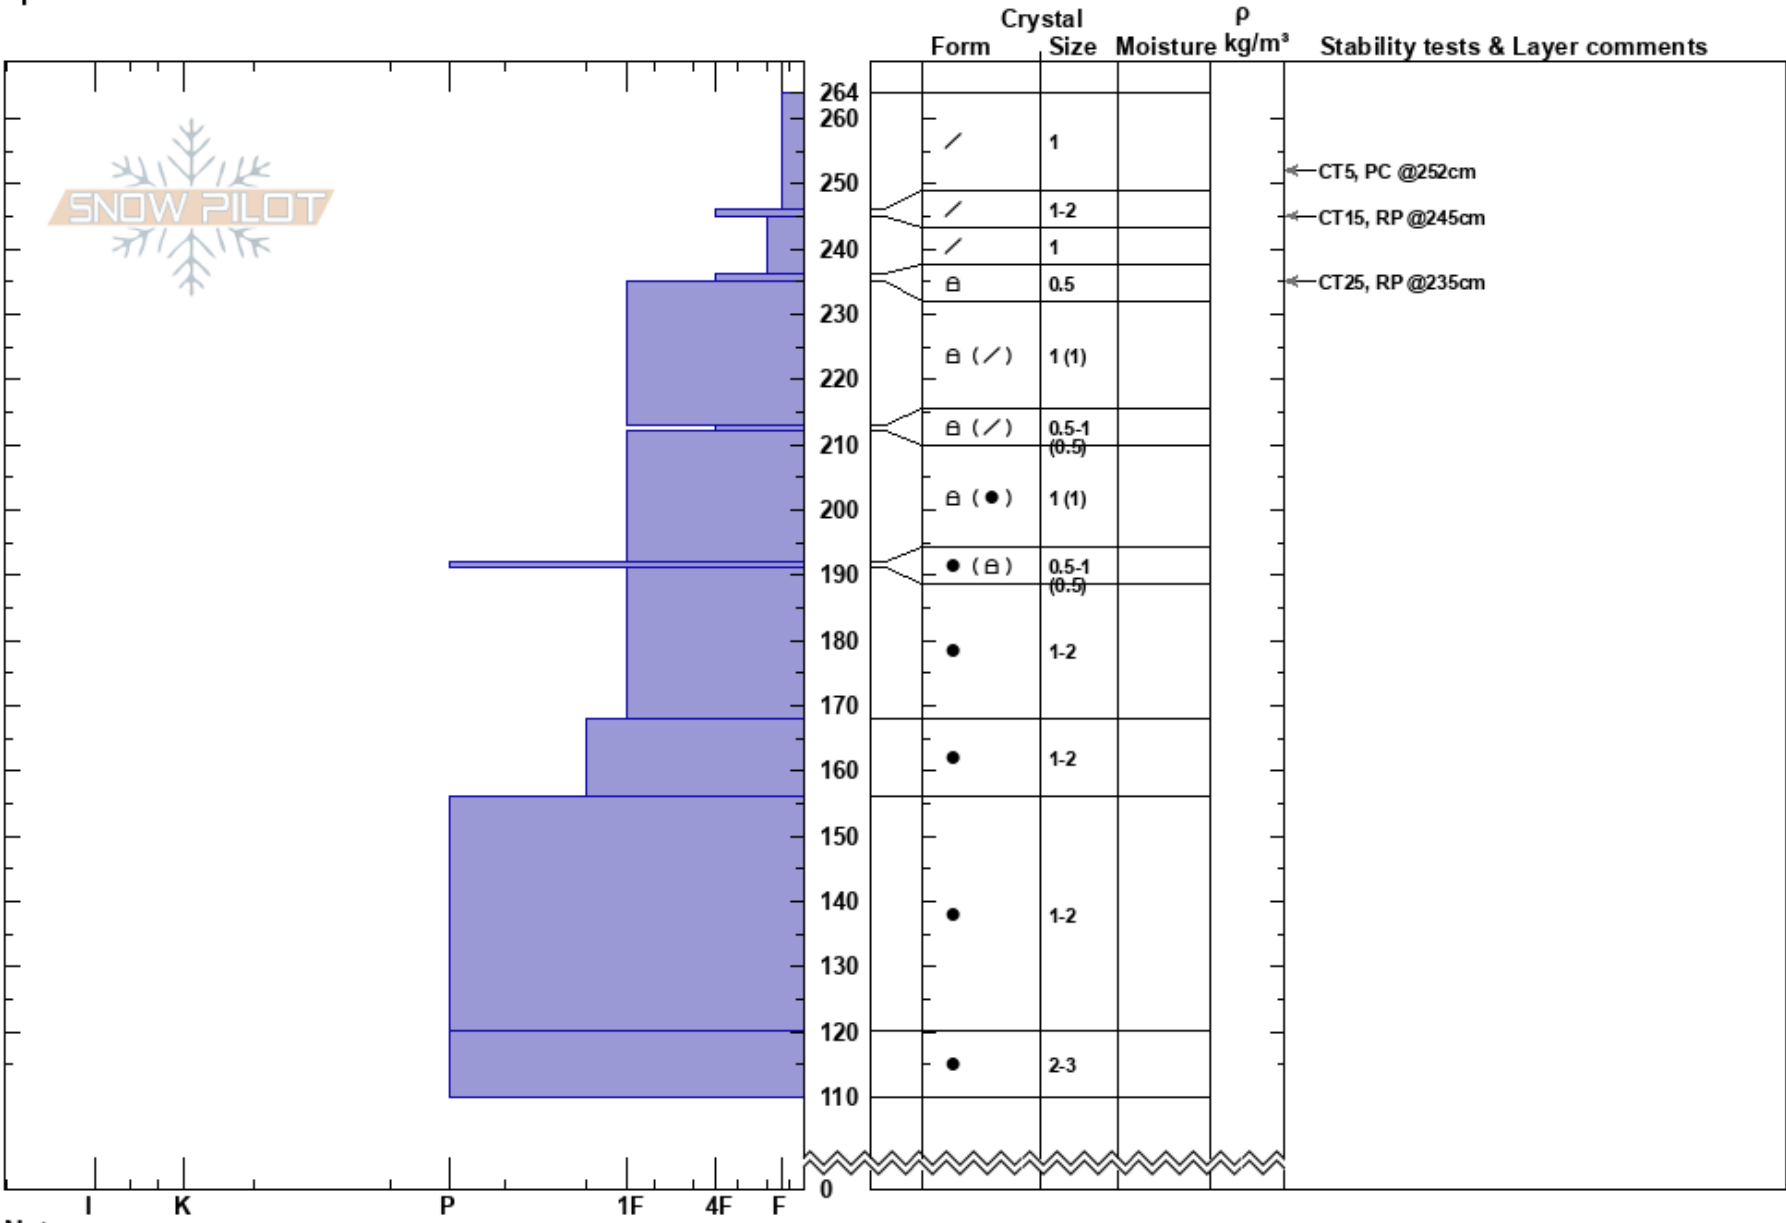

Cauldron Moraine Mid
 purcell
 BC
Elevation: 2450 m
Aspect: N
Specifics:

RK Heli Ski Guides
 08/03/2023 - 13:30
Co-ord: 11U 525417W 5573455N
Slope Angle: 30°
Wind Loading:

Stability:
Air Temperature:
Sky Cover: BKN
Precipitation: NO
Wind: S Light Breeze

HS: 264
PF: 30
Layer Notes:

Notes: SM, MC